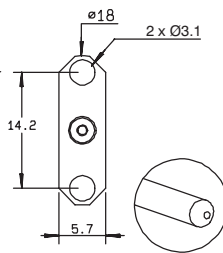

STRAIGHT FLANGE RECEPTACLE (MALE CENTER CONTACT)

Fig. 1

Fig. 2

Fig. 3

Fig. 4

Fig. 5

part number	fig.	captive center contact	panel	finish	note
R114 409 030●	1	yes	P14	Gold	square flange
R114 413 000	2	no	P07	Gold	square flange / extended dielectric
R114 450 000*●	3	no	P15	Gold	2 hole flange / extended dielectric
R114 450 205*●	4	yes	P16	nickel	2 hole flange / flange dimensions of BMA series (1)
R114 453 307*●	5	yes	P08	BBR	flange dimensions of SMA series (2) / 2 hole flange / slotted contact

(1) Ask for our catalog D1 128 CE

(2) Ask for our catalog D1 125 CE

STRAIGHT ROUND FLANGE RECEPTACLE (MALE CENTER CONTACT)

Fig. 1

Fig. 2

part number	fig.	captive center contact	panel	finish	note
R114 505 220●	1	yes	P17	nickel	press mount/package 500
R114 510 000*●	2	yes	P18	Gold	hermetically sealed