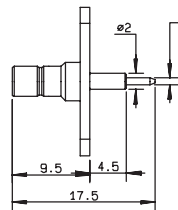

STRAIGHT FLANGE RECEPTACLE (MALE CENTER CONTACT)

Fig. 1

Fig. 2

Fig. 3

Fig. 4

Fig. 5

part number	fig.	captive center contact	panel	finish	note
R114 409 030●	1	yes	P14	Gold	square flange
R114 413 000	2	no	P07	Gold	square flange / extended dielectric
R114 450 000*●	3	no	P15	Gold	2 hole flange / extended dielectric
R114 450 205*●	4	yes	P16	nickel	2 hole flange / flange dimensions of BMA series (1)
R114 453 307*●	5	yes	P08	BBR	flange dimensions of SMA series (2) / 2 hole flange / slotted contact

(1) Ask for our catalog D1 128 CE

(2) Ask for our catalog D1 125 CE

STRAIGHT ROUND FLANGE RECEPTACLE (MALE CENTER CONTACT)

Fig. 1

Fig. 2

part number	fig.	captive center contact	panel	finish	note
R114 505 220●	1	yes	P17	nickel	press mount/package 500
R114 510 000*●	2	yes	P18	Gold	hermetically sealed