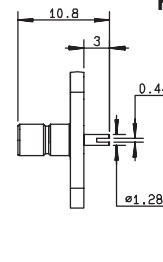

STRAIGHT FLANGE RECEPTACLE (MALE CENTER CONTACT)

Fig. 1

Fig. 2

Fig. 3

Fig. 4

Fig. 5

part number	fig.	captive center contact	panel	finish	note
R114 409 030●	1	yes	P14	Gold	square flange
R114 413 000	2	no	P07	Gold	square flange / extended dielectric
R114 450 000*●	3	no	P15	Gold	2 hole flange / extended dielectric
R114 450 205*●	4	yes	P16	nickel	2 hole flange / flange dimensions of BMA series (1)
R114 453 307*●	5	yes	P08	BBR	flange dimensions of SMA series (2) / 2 hole flange / slotted contact

(1) Ask for our catalog D1 128 CE

(2) Ask for our catalog D1 125 CE

STRAIGHT ROUND FLANGE RECEPTACLE (MALE CENTER CONTACT)

Fig. 1

Fig. 2

part number	fig.	captive center contact	panel	finish	note
R114 505 220●	1	yes	P17	nickel	press mount/package 500
R114 510 000*●	2	yes	P18	Gold	hermetically sealed