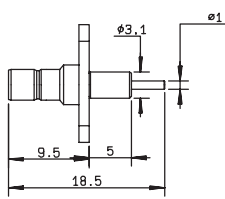

STRAIGHT FLANGE RECEPTACLE (MALE CENTER CONTACT)

Fig. 1

Fig. 2

Fig. 3

Fig. 4

Fig. 5

part number	fig.	captive center contact	panel	finish	note
R114 409 030●	1	yes	P14	Gold	square flange
R114 413 000	2	no	P07	Gold	square flange / extended dielectric
R114 450 000*●	3	no	P15	Gold	2 hole flange / extended dielectric
R114 450 205*●	4	yes	P16	nickel	2 hole flange / flange dimensions of BMA series (1)
R114 453 307*●	5	yes	P08	BBR	flange dimensions of SMA series (2) / 2 hole flange / slotted contact

(1) Ask for our catalog D1 128 CE

(2) Ask for our catalog D1 125 CE

STRAIGHT ROUND FLANGE RECEPTACLE (MALE CENTER CONTACT)

Fig. 1

Fig. 2

part number	fig.	captive center contact	panel	finish	note
R114 505 220●	1	yes	P17	nickel	press mount/package 500
R114 510 000*●	2	yes	P18	Gold	hermetically sealed