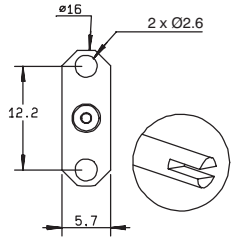

STRAIGHT FLANGE RECEPTACLE (MALE CENTER CONTACT)

Fig. 1

Fig. 2

Fig. 3

Fig. 4

Fig. 5

part number	fig.	captive center contact	panel	finish	note
R114 409 030●	1	yes	P14	Gold	square flange
R114 413 000	2	no	P07	Gold	square flange / extended dielectric
R114 450 000*●	3	no	P15	Gold	2 hole flange / extended dielectric
R114 450 205*●	4	yes	P16	nickel	2 hole flange / flange dimensions of BMA series (1)
R114 453 307*●	5	yes	P08	BBR	flange dimensions of SMA series (2) / 2 hole flange / slotted contact

(1) Ask for our catalog D1 128 CE

(2) Ask for our catalog D1 125 CE

STRAIGHT ROUND FLANGE RECEPTACLE (MALE CENTER CONTACT)

Fig. 1

Fig. 2

part number	fig.	captive center contact	panel	finish	note
R114 505 220●	1	yes	P17	nickel	press mount/package 500
R114 510 000*●	2	yes	P18	Gold	hermetically sealed