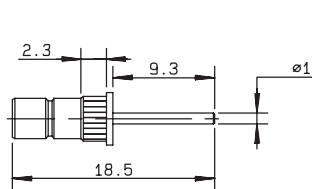

STRAIGHT FLANGE RECEPTACLE (MALE CENTER CONTACT)

Fig. 1

Fig. 2

Fig. 3

Fig. 4

Fig. 5

part number	fig.	captive center contact	panel	finish	note
R114 409 030●	1	yes	P14	Gold	square flange
R114 413 000	2	no	P07	Gold	square flange / extended dielectric
R114 450 000*●	3	no	P15	Gold	2 hole flange / extended dielectric
R114 450 205*●	4	yes	P16	nickel	2 hole flange / flange dimensions of BMA series (1)
R114 453 307*●	5	yes	P08	BBR	flange dimensions of SMA series (2) / 2 hole flange / slotted contact

(1) Ask for our catalog D1 128 CE

(2) Ask for our catalog D1 125 CE

STRAIGHT ROUND FLANGE RECEPTACLE (MALE CENTER CONTACT)

Fig. 1

Fig. 2

part number	fig.	captive center contact	panel	finish	note
R114 505 220●	1	yes	P17	nickel	press mount/package 500
R114 510 000*●	2	yes	P18	Gold	hermetically sealed