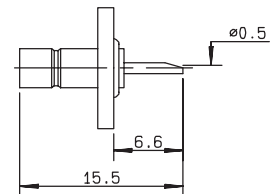

STRAIGHT FLANGE RECEPTACLE (MALE CENTER CONTACT)

Fig. 1

Fig. 2

Fig. 3

Fig. 4

Fig. 5

part number	fig.	captive center contact	panel	finish	note
R114 409 030●	1	yes	P14	Gold	square flange
R114 413 000	2	no	P07	Gold	square flange / extended dielectric
R114 450 000*●	3	no	P15	Gold	2 hole flange / extended dielectric
R114 450 205*●	4	yes	P16	nickel	2 hole flange / flange dimensions of BMA series (1)
R114 453 307*●	5	yes	P08	BBR	flange dimensions of SMA series (2) / 2 hole flange / slotted contact

(1) Ask for our catalog D1 128 CE

(2) Ask for our catalog D1 125 CE

STRAIGHT ROUND FLANGE RECEPTACLE (MALE CENTER CONTACT)

Fig. 1

Fig. 2

part number	fig.	captive center contact	panel	finish	note
R114 505 220●	1	yes	P17	nickel	press mount/package 500
R114 510 000*●	2	yes	P18	Gold	hermetically sealed