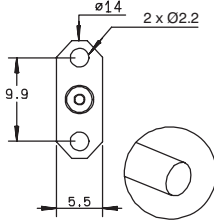

STRAIGHT FLANGE RECEPTACLE (MALE CENTER CONTACT)

Fig. 1

Fig. 2

Fig. 3

Fig. 4

Fig. 5

part number	fig.	captive center contact	panel	finish	note
R114 409 030●	1	yes	P14	Gold	square flange
R114 413 000	2	no	P07	Gold	square flange / extended dielectric
R114 450 000*●	3	no	P15	Gold	2 hole flange / extended dielectric
R114 450 205*●	4	yes	P16	nickel	2 hole flange / flange dimensions of BMA series (1)
R114 453 307*●	5	yes	P08	BBR	flange dimensions of SMA series (2) / 2 hole flange / slotted contact

(1) Ask for our catalog D1 128 CE

(2) Ask for our catalog D1 125 CE

STRAIGHT ROUND FLANGE RECEPTACLE (MALE CENTER CONTACT)

Fig. 1

Fig. 2

part number	fig.	captive center contact	panel	finish	note
R114 505 220●	1	yes	P17	nickel	press mount/package 500
R114 510 000*●	2	yes	P18	Gold	hermetically sealed