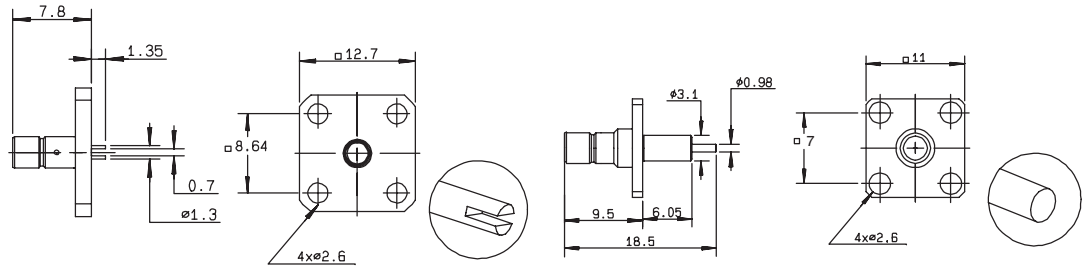

STRAIGHT FLANGE RECEPTACLE (MALE CENTER CONTACT)

Fig. 1

Fig. 2

Fig. 3

Fig. 4

Fig. 5

part number	fig.	captive center contact	panel	finish	note
R114 409 030●	1	yes	P14	Gold	square flange
R114 413 000	2	no	P07	Gold	square flange / extended dielectric
R114 450 000*●	3	no	P15	Gold	2 hole flange / extended dielectric
R114 450 205*●	4	yes	P16	nickel	2 hole flange / flange dimensions of BMA series (1)
R114 453 307*●	5	yes	P08	BBR	flange dimensions of SMA series (2) / 2 hole flange / slotted contact

(1) Ask for our catalog D1 128 CE

(2) Ask for our catalog D1 125 CE

STRAIGHT ROUND FLANGE RECEPTACLE (MALE CENTER CONTACT)

Fig. 1

Fig. 2

part number	fig.	captive center contact	panel	finish	note
R114 505 220●	1	yes	P17	nickel	press mount/package 500
R114 510 000*●	2	yes	P18	Gold	hermetically sealed