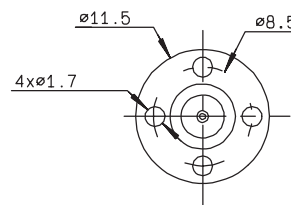

STRAIGHT FLANGE RECEPTACLE (MALE CENTER CONTACT)

Fig. 1

Fig. 2

Fig. 3

Fig. 4

Fig. 5

part number	fig.	captive center contact	panel	finish	note
R114 409 030●	1	yes	P14	Gold	square flange
R114 413 000	2	no	P07	Gold	square flange / extended dielectric
R114 450 000*●	3	no	P15	Gold	2 hole flange / extended dielectric
R114 450 205*●	4	yes	P16	nickel	2 hole flange / flange dimensions of BMA series (1)
R114 453 307*●	5	yes	P08	BBR	flange dimensions of SMA series (2) / 2 hole flange / slotted contact

(1) Ask for our catalog D1 128 CE

(2) Ask for our catalog D1 125 CE

STRAIGHT ROUND FLANGE RECEPTACLE (MALE CENTER CONTACT)

Fig. 1

Fig. 2

part number	fig.	captive center contact	panel	finish	note
R114 505 220●	1	yes	P17	nickel	press mount/package 500
R114 510 000*●	2	yes	P18	Gold	hermetically sealed