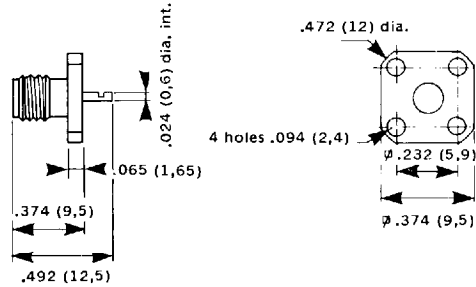

### SQUARE FLANGE RECEPTACLE

PART NUMBER	R 121 403
Captive contact	YES

### RIGHT ANGLE FLANGE RECEPTACLE

PART NUMBER	R 121 653
Captive contact	YES

### SQUARE FLANGE RECEPTACLE

PART NUMBER	R 121 414
Captive contact	YES

### NARROW FLANGE RECEPTACLE

PART NUMBER	R 121 464
Captive contact	YES