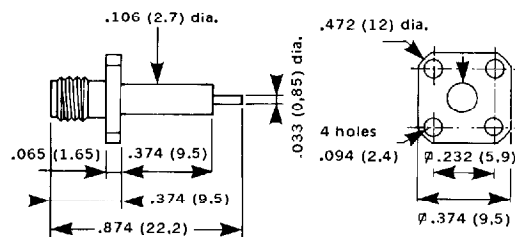

PART NUMBER	R 121 414
Captive contact	YES

FLANGE RECEPTACLES - STUB CONTACT, MICROELECTRONIC BOX MOUNTING - APPLICATIONS

NARROW FLANGE RECEPTACLE