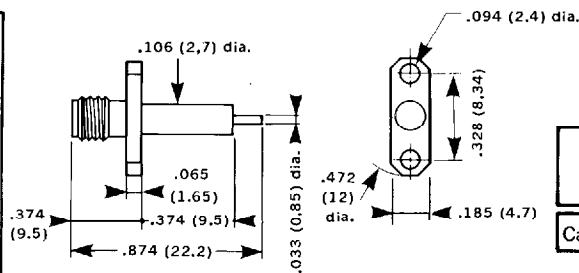

PART NUMBER	R 121 464
Captive contact	YES