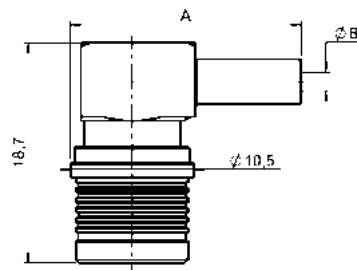

STRAIGHT PLUGS FULL CRIMP TYPE FOR FLEXIBLE CABLES

cable	part number	dimension			captive center contact	assembly	finish
		A	B	C			
2.6 / 50 S	R123 071 000	25.5	0.6	1.61	yes	M01	BBR
2.6 / 50 D	R123 072 000	25.5	0.6	1.61	yes	M01	BBR
5 / 50 S	R123 075 000	28.5	1.05	3.11	yes	M01	BBR
5 / 50 D	R123 076 000	28.5	1.05	3.11	yes	M01	BBR

STRAIGHT PLUGS SOLDER TYPE FOR SEMI-RIGID CABLES

cable	part number	dimensions		captive center contact	assembly	finish
		A	B			
.085"	R123 054 000	2.275	0.6	yes	M05	BBR
.141"	R123 055 000	3.675	1	yes	M05	BBR

RIGHT ANGLE PLUGS CRIMP TYPE FOR FLEXIBLE CABLES

A right angle plug for 5.7 mm dia. cable is also available, please consult us.

cable	part number	dimensions		captive center contact	assembly	finish
		A	B			
2.6 / 50 S	R123 172 000	19.7	1.61	yes	M02	BBR
2.6 / 50 D	R123 174 000	19.7	1.61	yes	M02	BBR
5 / 50 S	R123 175 000	22.7	3.1	yes	M02	BBR
5 / 50 D	R123 176 000	22.7	3.1	yes	M02	BBR