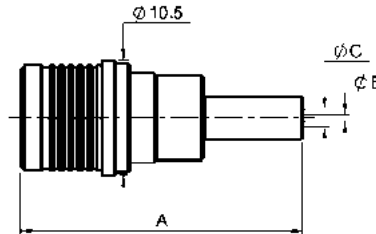

STRAIGHT PLUGS FULL CRIMP TYPE FOR FLEXIBLE CABLES

cable	part number	dimension			captive center contact	assembly	finish
		A	B	C			
2.6 / 50 S	R123 071 000	25.5	0.6	1.61	yes	M01	BBR
2.6 / 50 D	R123 072 000	25.5	0.6	1.61	yes	M01	BBR
5 / 50 S	R123 075 000	28.5	1.05	3.11	yes	M01	BBR
5 / 50 D	R123 076 000	28.5	1.05	3.11	yes	M01	BBR

STRAIGHT PLUGS SOLDER TYPE FOR SEMI-RIGID CABLES

cable	part number	dimensions		captive center contact	assembly	finish
		A	B			
.085"	R123 054 000	2.275	0.6	yes	M05	BBR
.141"	R123 055 000	3.675	1	yes	M05	BBR

RIGHT ANGLE PLUGS CRIMP TYPE FOR FLEXIBLE CABLES

A right angle plug for 5.7 mm dia. cable is also available, please consult us.

cable	part number	dimensions		captive center contact	assembly	finish
		A	B			
2.6 / 50 S	R123 172 000	19.7	1.61	yes	M02	BBR
2.6 / 50 D	R123 174 000	19.7	1.61	yes	M02	BBR
5 / 50 S	R123 175 000	22.7	3.1	yes	M02	BBR
5 / 50 D	R123 176 000	22.7	3.1	yes	M02	BBR