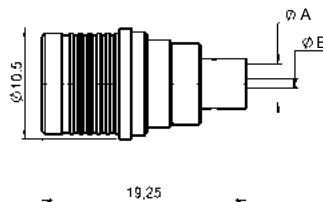

STRAIGHT PLUGS FULL CRIMP TYPE FOR FLEXIBLE CABLES

cable	part number	dimension			captive center contact	assembly	finish
		A	B	C			
2.6 / 50 S	R123 071 000	25.5	0.6	1.61	yes	M01	BBR
2.6 / 50 D	R123 072 000	25.5	0.6	1.61	yes	M01	BBR
5 / 50 S	R123 075 000	28.5	1.05	3.11	yes	M01	BBR
5 / 50 D	R123 076 000	28.5	1.05	3.11	yes	M01	BBR

STRAIGHT PLUGS SOLDER TYPE FOR SEMI-RIGID CABLES

cable	part number	dimensions		captive center contact	assembly	finish
		A	B			
.085"	R123 054 000	2.275	0.6	yes	M05	BBR
.141"	R123 055 000	3.675	1	yes	M05	BBR

RIGHT ANGLE PLUGS CRIMP TYPE FOR FLEXIBLE CABLES

A right angle plug for 5.7 mm dia. cable is also available, please consult us.

cable	part number	dimensions		captive center contact	assembly	finish
		A	B			
2.6 / 50 S	R123 172 000	19.7	1.61	yes	M02	BBR
2.6 / 50 D	R123 174 000	19.7	1.61	yes	M02	BBR
5 / 50 S	R123 175 000	22.7	3.1	yes	M02	BBR
5 / 50 D	R123 176 000	22.7	3.1	yes	M02	BBR