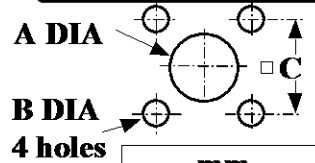

PAGE 1/1	ISSUE 03-03-16L	SERIES SMA	PART NUMBER R125654000
----------	-----------------	------------	------------------------

PANEL CUT OUT

	mm	
	Maxi	mini
A	4.3	4.2
B	2.7	2.6
C	8.69	8.59

All dimensions are in mm.