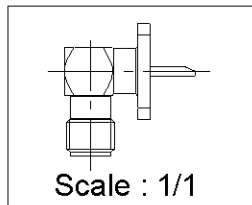

PAGE 1/1	ISSUE 03-03-16L	SERIES SMA	PART NUMBER R125654000
----------	-----------------	------------	------------------------

PANEL CUT OUT

	mm	
	Maxi	mini
A	4.3	4.2
B	2.7	2.6
C	8.69	8.59

All dimensions are in mm.