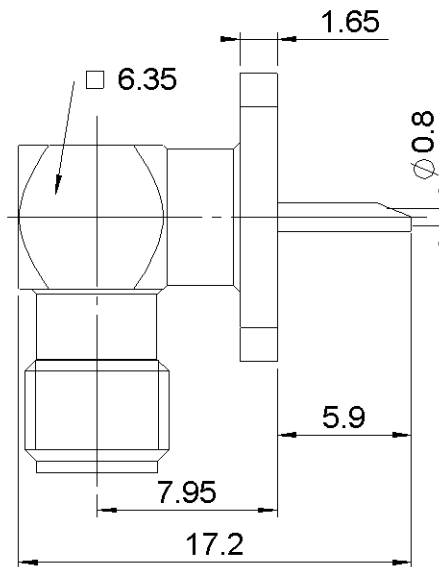

PAGE 1/1	ISSUE 03-03-16L	SERIES SMA	PART NUMBER R125654000
----------	-----------------	------------	------------------------

PANEL CUT OUT

	mm	
	Maxi	mini
A	4.3	4.2
B	2.7	2.6
C	8.69	8.59

All dimensions are in mm.