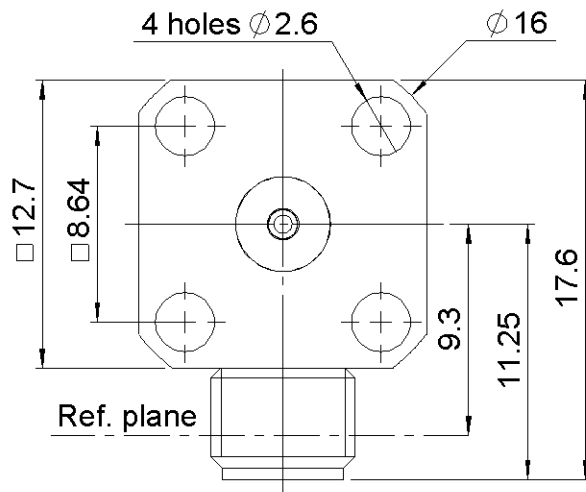

PAGE 1/1	ISSUE 03-03-16L	SERIES SMA	PART NUMBER R125654000
----------	-----------------	------------	------------------------

PANEL CUT OUT

	mm	
	Maxi	mini
A	4.3	4.2
B	2.7	2.6
C	8.69	8.59

All dimensions are in mm.