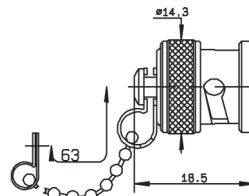

ADAPTERS AND CAPS

CROSS AND TEE IN SERIES ADAPTERS

Fig. 1

Fig. 2

Fig. 3

Fig. 4

Part number	Fig.	Captive center contact	Note
R141 780 000	1	yes	Male/female-female tee
R141 782 000	2		Female/female-female tee
R141 789 000	3		Female/female-male tee
R141 799 000	4		Male/female-female-female cross/unit packaging

MALE AND FEMALE CAPS

Fig. 1

Fig. 2

Fig. 3

Fig. 4

Part number	Fig.	Note
R141 802 000	1	Male
R141 805 000	2	Male with cord
R141 812 000	3	Male with chain
R141 842 000	4	Female with chain
R141 862 000	3	Male short circuit/with chain