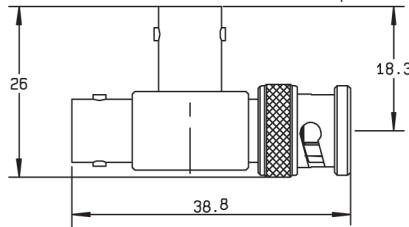

ADAPTERS AND CAPS

CROSS AND TEE IN SERIES ADAPTERS

Fig. 1

Fig. 2

Fig. 3

Fig. 4

Part number	Fig.	Captive center contact	Note
R141 780 000	1	yes	Male/female-female tee
R141 782 000	2		Female/female-female tee
R141 789 000	3		Female/female-male tee
R141 799 000	4		Male/female-female-female cross/unit packaging

MALE AND FEMALE CAPS

Fig. 1

Fig. 2

Fig. 3

Fig. 4

Part number	Fig.	Note
R141 802 000	1	Male
R141 805 000	2	Male with cord
R141 812 000	3	Male with chain
R141 842 000	4	Female with chain
R141 862 000	3	Male short circuit/with chain