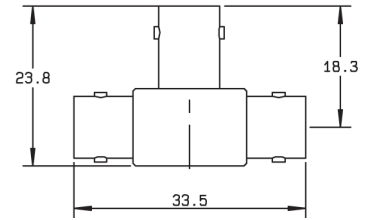

ADAPTERS AND CAPS

CROSS AND TEE IN SERIES ADAPTERS

Fig. 1

Fig. 2

Fig. 3

Fig. 4

Part number	Fig.	Captive center contact	Note
R141 780 000	1	yes	Male/female-female tee
R141 782 000	2		Female/female-female tee
R141 789 000	3		Female/female-male tee
R141 799 000	4		Male/female-female-female cross/unit packaging

MALE AND FEMALE CAPS

Fig. 1

Fig. 2

Fig. 3

Fig. 4

Part number	Fig.	Note
R141 802 000	1	Male
R141 805 000	2	Male with cord
R141 812 000	3	Male with chain
R141 842 000	4	Female with chain
R141 862 000	3	Male short circuit/with chain