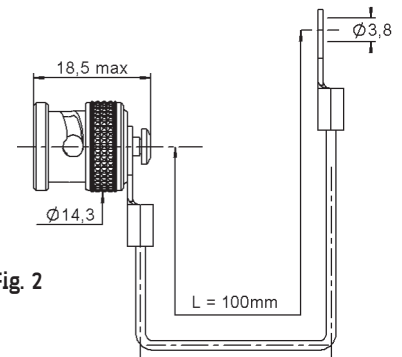

ADAPTERS AND CAPS

CROSS AND TEE IN SERIES ADAPTERS

Fig. 1

Fig. 2

Fig. 3

Fig. 4

Part number	Fig.	Captive center contact	Note
R141 780 000	1	yes	Male/female-female tee
R141 782 000	2		Female/female-female tee
R141 789 000	3		Female/female-male tee
R141 799 000	4		Male/female-female-female cross/unit packaging

MALE AND FEMALE CAPS

Fig. 1

Fig. 2

Fig. 3

Fig. 4

Part number	Fig.	Note
R141 802 000	1	Male
R141 805 000	2	Male with cord
R141 812 000	3	Male with chain
R141 842 000	4	Female with chain
R141 862 000	3	Male short circuit/with chain