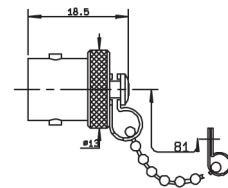

ADAPTERS AND CAPS

CROSS AND TEE IN SERIES ADAPTERS

Fig. 1

Fig. 2

Fig. 3

Fig. 4

Part number	Fig.	Captive center contact	Note
R141 780 000	1	yes	Male/female-female tee
R141 782 000	2		Female/female-female tee
R141 789 000	3		Female/female-male tee
R141 799 000	4		Male/female-female-female cross/unit packaging

MALE AND FEMALE CAPS

Fig. 1

Fig. 2

Fig. 3

Fig. 4

Part number	Fig.	Note
R141 802 000	1	Male
R141 805 000	2	Male with cord
R141 812 000	3	Male with chain
R141 842 000	4	Female with chain
R141 862 000	3	Male short circuit/with chain