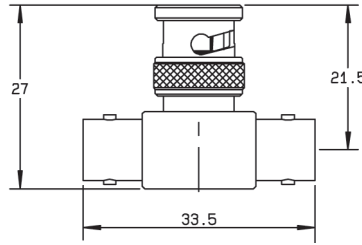

ADAPTERS AND CAPS

CROSS AND TEE IN SERIES ADAPTERS

Fig. 1

Fig. 2

Fig. 3

Fig. 4

Part number	Fig.	Captive center contact	Note
R141 780 000	1	yes	Male/female-female tee
R141 782 000	2		Female/female-female tee
R141 789 000	3		Female/female-male tee
R141 799 000	4		Male/female-female-female cross/unit packaging

MALE AND FEMALE CAPS

Fig. 1

Fig. 2

Fig. 3

Fig. 4

Part number	Fig.	Note
R141 802 000	1	Male
R141 805 000	2	Male with cord
R141 812 000	3	Male with chain
R141 842 000	4	Female with chain
R141 862 000	3	Male short circuit/with chain