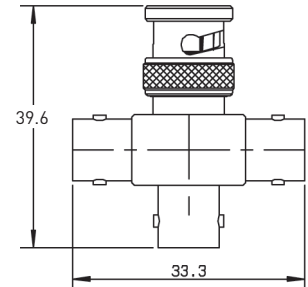

ADAPTERS AND CAPS

CROSS AND TEE IN SERIES ADAPTERS

Fig. 1

Fig. 2

Fig. 3

Fig. 4

Part number	Fig.	Captive center contact	Note
R141 780 000	1	yes	Male/female-female tee
R141 782 000	2		Female/female-female tee
R141 789 000	3		Female/female-male tee
R141 799 000	4		Male/female-female-female cross/unit packaging

MALE AND FEMALE CAPS

Fig. 1

Fig. 2

Fig. 3

Fig. 4

Part number	Fig.	Note
R141 802 000	1	Male
R141 805 000	2	Male with cord
R141 812 000	3	Male with chain
R141 842 000	4	Female with chain
R141 862 000	3	Male short circuit/with chain