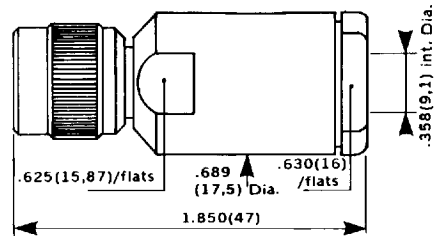

TNC 75 Ω

CABLE CLAMP TYPE FOR FLEXIBLE CABLE

Straight plug

CABLE GROUP	.315 (8) / 75
PART NUMBER	R 144 017 000●
Captive contact	YES
Assembly instructions	M07 page 32

Bulkhead straight jack

CABLE GROUP	.236 (6) / 75
PART NUMBER	R 144 329 000●
Captive contact	YES
Assembly instructions	M02 page 27
Panel drilling	P11 page 18

CRIMP TYPE FOR FLEXIBLE CABLE

Straight plug

CABLE GROUP	.236 (6) / 75 + 93
PART NUMBER	R 144 085 000
Captive contact	YES
Assembly instructions	M03 page 28

Bulkhead panel sealed straight jack

CABLE GROUP	.236 (6) / 75 + 93
PART NUMBER	R 144 334 000
Captive contact	YES
Assembly instructions	M03 page 28
Panel drilling	P11 + P12 page 18