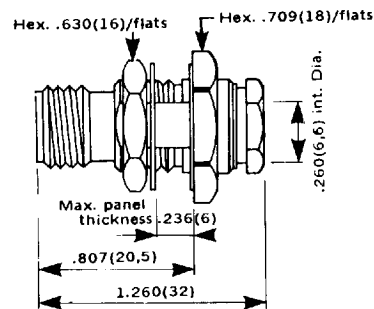

TNC 75 Ω

CABLE CLAMP TYPE FOR FLEXIBLE CABLE

Straight plug

CABLE GROUP	.315 (8) / 75
PART NUMBER	R 144 017 000●
Captive contact	YES
Assembly instructions	M07 page 32

Bulkhead straight jack

CABLE GROUP	.236 (6) / 75
PART NUMBER	R 144 329 000●
Captive contact	YES
Assembly instructions	M02 page 27
Panel drilling	P11 page 18

CRIMP TYPE FOR FLEXIBLE CABLE

Straight plug

CABLE GROUP	.236 (6) / 75 + 93
PART NUMBER	R 144 085 000
Captive contact	YES
Assembly instructions	M03 page 28

Bulkhead panel sealed straight jack

CABLE GROUP	.236 (6) / 75 + 93
PART NUMBER	R 144 334 000
Captive contact	YES
Assembly instructions	M03 page 28
Panel drilling	P11 + P12 page 18