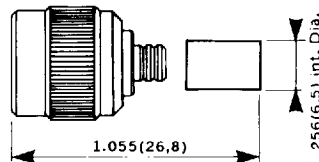

TNC 75 Ω

CABLE CLAMP TYPE FOR FLEXIBLE CABLE

Straight plug

CABLE GROUP	.315 (8) / 75
PART NUMBER	R 144 017 000●
Captive contact	YES
Assembly instructions	M07 page 32

Bulkhead straight jack

CABLE GROUP	.236 (6) / 75
PART NUMBER	R 144 329 000●
Captive contact	YES
Assembly instructions	M02 page 27
Panel drilling	P11 page 18

CRIMP TYPE FOR FLEXIBLE CABLE

Straight plug

CABLE GROUP	.236 (6) / 75 + 93
PART NUMBER	R 144 085 000
Captive contact	YES
Assembly instructions	M03 page 28

Bulkhead panel sealed straight jack

CABLE GROUP	.236 (6) / 75 + 93
PART NUMBER	R 144 334 000
Captive contact	YES
Assembly instructions	M03 page 28
Panel drilling	P11 + P12 page 18