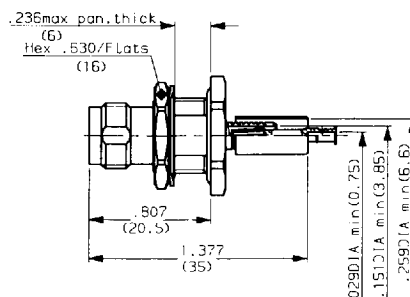

TNC 75 Ω

CABLE CLAMP TYPE FOR FLEXIBLE CABLE

Straight plug

CABLE GROUP	.315 (8) / 75
PART NUMBER	R 144 017 000●
Captive contact	YES
Assembly instructions	M07 page 32

Bulkhead straight jack

CABLE GROUP	.236 (6) / 75
PART NUMBER	R 144 329 000●
Captive contact	YES
Assembly instructions	M02 page 27
Panel drilling	P11 page 18

CRIMP TYPE FOR FLEXIBLE CABLE

Straight plug

CABLE GROUP	.236 (6) / 75 + 93
PART NUMBER	R 144 085 000
Captive contact	YES
Assembly instructions	M03 page 28

Bulkhead panel sealed straight jack

CABLE GROUP	.236 (6) / 75 + 93
PART NUMBER	R 144 334 000
Captive contact	YES
Assembly instructions	M03 page 28
Panel drilling	P11 + P12 page 18