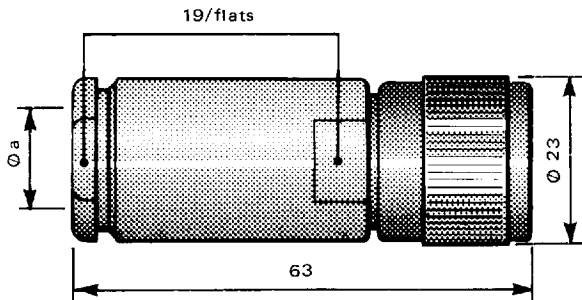

CODE No.	UG. REF.	T Y P E	CABLE GROUP Ω	ASSEMBLY CODE	MAX. ϕ_a	WEIGHT (g)
----------	----------	---------	-------------------------	---------------	---------------	------------

STRAIGHT PLUGS

R 176 006		Cable clamp - shouldered centre contact	5/50 Ω	M01	5,6	48
R 176 012		Cable clamp - shouldered centre contact	6/75 + 93 Ω	M01	6,5	47
R 176 012 150		Cable clamp - shouldered centre contact Ceramic insulator	6/75 + 93 Ω		6,5	47

R 176 018		Cable clamp - shouldered centre contact	10/50 Ω 11/50 Ω	M02	11,2	72
R 176 019	UG.59B/U	Cable clamp - shouldered centre contact	10/50 Ω 11/50 Ω	M03	11,2	83
R 176 021		Cable clamp - shouldered centre contact	10/50 Ω 11/50 Ω	M05	11,2	80

R 176 027	UG.494A/U	Cable clamp - shouldered centre contact	14/50 Ω	M04	14,4	95
R 176 027 150		Cable clamp - shouldered centre contact Ceramic insulator	14/50 Ω		14,4	100

R 176 029	UG.495B/U	Cable clamp - shouldered centre contact	22/50 Ω	M04	22,9	184
-----------	-----------	---	----------------	-----	------	-----

R 176 754 150		Bulkhead female - female, splashproof panel seal Ceramic insulator				80
---------------	--	---	--	--	--	----

R 176 770	UG.212C/U	Elbow male - female				73
-----------	-----------	------------------------	--	--	--	----