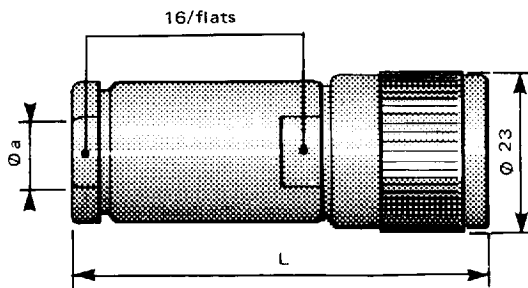

CODE No.	UG. REF.	T Y P E	CABLE GROUP Ω	ASSEMBLY CODE	MAX. ϕ_a	WEIGHT (g)
----------	----------	---------	-------------------------	---------------	---------------	------------

STRAIGHT PLUGS

R 176 006		Cable clamp - shouldered centre contact	5/50 Ω	M01	5,6	48
R 176 012		Cable clamp - shouldered centre contact	6/75 + 93 Ω	M01	6,5	47
R 176 012 150		Cable clamp - shouldered centre contact Ceramic insulator	6/75 + 93 Ω		6,5	47

R 176 018		Cable clamp - shouldered centre contact	10/50 Ω 11/50 Ω	M02	11,2	72
R 176 019	UG.59B/U	Cable clamp - shouldered centre contact	10/50 Ω 11/50 Ω	M03	11,2	83
R 176 021		Cable clamp - shouldered centre contact	10/50 Ω 11/50 Ω	M05	11,2	80

R 176 027	UG.494A/U	Cable clamp - shouldered centre contact	14/50 Ω	M04	14,4	95
R 176 027 150		Cable clamp - shouldered centre contact Ceramic insulator	14/50 Ω		14,4	100

R 176 029	UG.495B/U	Cable clamp - shouldered centre contact	22/50 Ω	M04	22,9	184
-----------	-----------	---	----------------	-----	------	-----