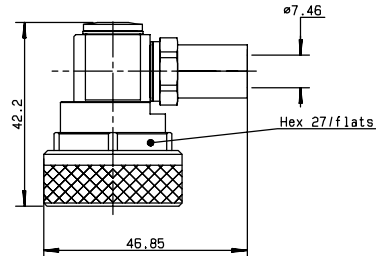

RIGHT ANGLE PLUG CRIMP TYPE FOR FLEXIBLE CABLES

cable	part number	capt. center cont.	assembly	finish	note
10/50 S + D	R185 174 000	yes	M04	Silver+BBR	RG213 & RG 393
11/50 D	R185 177 000	yes	M04		

RIGHT ANGLE PLUG CLAMP TYPE FOR FLEXIBLE CABLES

cable	part number	capt. center cont.	assembly	finish
10 +11/50 D	R185 160 000	yes	M03	Silver+BBR

RIGHT ANGLE PLUG EZ FIT TYPE FOR CORRUGATED CABLES

cable	part number	dimension			capt. center cont.	assembly	finish
		A	B	C			
1/4" superflexible corrugated	R185 164 200	7.95	4.7	57.9	yes	M02	Silver+BBR
1/2" superflexible corrugated	R185 165 200	14	8.8	57.9	yes	M02	Silver+BBR
3/8" superflexible corrugated	R185 166 200	11	7.1	58.4	yes	M02	

Note : standard packaging = 20 pieces. For unit packaging, add "W" after the P/N.