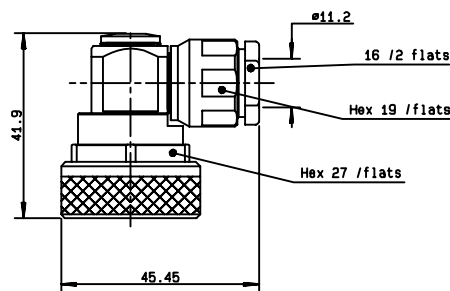

RIGHT ANGLE PLUG CRIMP TYPE FOR FLEXIBLE CABLES

cable	part number	capt. center cont.	assembly	finish	note
10/50 S + D	R185 174 000	yes	M04	Silver+BBR	RG213 & RG 393
11/50 D	R185 177 000	yes	M04		

RIGHT ANGLE PLUG CLAMP TYPE FOR FLEXIBLE CABLES

cable	part number	capt. center cont.	assembly	finish
10 +11/50 D	R185 160 000	yes	M03	Silver+BBR

RIGHT ANGLE PLUG EZ FIT TYPE FOR CORRUGATED CABLES

cable	part number	dimension			capt. center cont.	assembly	finish
		A	B	C			
1/4" superflexible corrugated	R185 164 200	7.95	4.7	57.9	yes	M02	Silver+BBR
1/2" superflexible corrugated	R185 165 200	14	8.8	57.9	yes	M02	Silver+BBR
3/8" superflexible corrugated	R185 166 200	11	7.1	58.4	yes	M02	

Note : standard packaging = 20 pieces. For unit packaging, add "W" after the P/N.