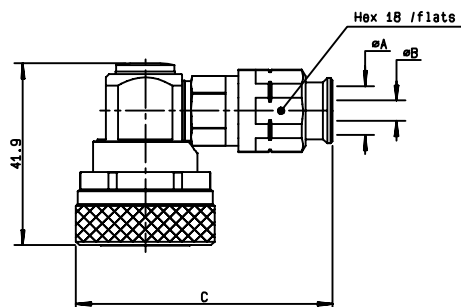

RIGHT ANGLE PLUG CRIMP TYPE FOR FLEXIBLE CABLES

cable	part number	capt. center cont.	assembly	finish	note
10/50 S + D	R185 174 000	yes	M04	Silver+BBR	RG213 & RG 393
11/50 D	R185 177 000	yes	M04		

RIGHT ANGLE PLUG CLAMP TYPE FOR FLEXIBLE CABLES

cable	part number	capt. center cont.	assembly	finish
10 +11/50 D	R185 160 000	yes	M03	Silver+BBR

RIGHT ANGLE PLUG EZ FIT TYPE FOR CORRUGATED CABLES

cable	part number	dimension			capt. center cont.	assembly	finish
		A	B	C			
1/4" superflexible corrugated	R185 164 200	7.95	4.7	57.9	yes	M02	Silver+BBR
1/2" superflexible corrugated	R185 165 200	14	8.8	57.9	yes	M02	Silver+BBR
3/8" superflexible corrugated	R185 166 200	11	7.1	58.4	yes	M02	

Note : standard packaging = 20 pieces. For unit packaging, add "W" after the P/N.