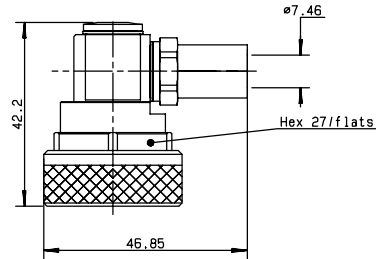

### RIGHT ANGLE PLUG CRIMP TYPE FOR FLEXIBLE CABLES

cable	part number	capt. center cont.	assembly	finish	note
10/50 S + D	<b>R185 174 000</b>	yes	M04	Silver+BBR	RG213 & RG 393
11/50 D	<b>R185 177 000</b>	yes	M04		

### RIGHT ANGLE PLUG CLAMP TYPE FOR FLEXIBLE CABLES

cable	part number	capt. center cont.	assembly	finish
10 +11/50 D	<b>R185 160 000</b>	yes	M03	Silver+BBR

### RIGHT ANGLE PLUG EZ FIT TYPE FOR CORRUGATED CABLES

cable	part number	dimension			capt. center cont.	assembly	finish
		A	B	C			
1/4" superflexible corrugated	<b>R185 164 200</b>	7.95	4.7	57.9	yes	M02	Silver+BBR
1/2" superflexible corrugated	<b>R185 165 200</b>	14	8.8	57.9	yes	M02	Silver+BBR
3/8" superflexible corrugated	<b>R185 166 200</b>	11	7.1	58.4	yes	M02	

Note : standard packaging = 20 pieces. For unit packaging, add "W" after the P/N.