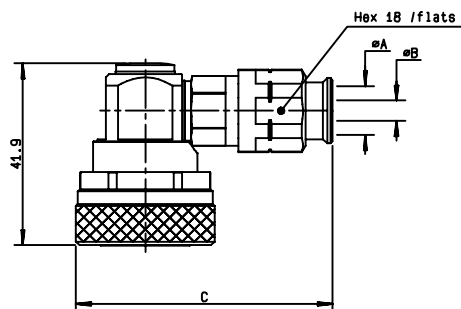

### RIGHT ANGLE PLUG CRIMP TYPE FOR FLEXIBLE CABLES

cable	part number	capt. center cont.	assembly	finish	note
10/50 S + D	<b>R185 174 000</b>	yes	M04	Silver+BBR	RG213 & RG 393
11/50 D	<b>R185 177 000</b>	yes	M04		

### RIGHT ANGLE PLUG CLAMP TYPE FOR FLEXIBLE CABLES

cable	part number	capt. center cont.	assembly	finish
10 +11/50 D	<b>R185 160 000</b>	yes	M03	Silver+BBR

### RIGHT ANGLE PLUG EZ FIT TYPE FOR CORRUGATED CABLES

cable	part number	dimension			capt. center cont.	assembly	finish
		A	B	C			
1/4" superflexible corrugated	<b>R185 164 200</b>	7.95	4.7	57.9	yes	M02	Silver+BBR
1/2" superflexible corrugated	<b>R185 165 200</b>	14	8.8	57.9	yes	M02	Silver+BBR
3/8" superflexible corrugated	<b>R185 166 200</b>	11	7.1	58.4	yes	M02	