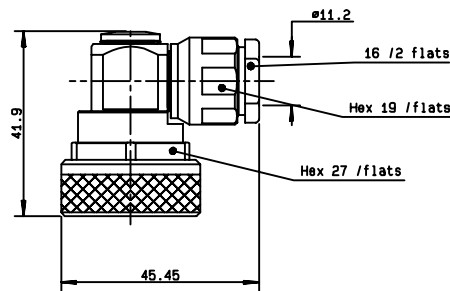

### RIGHT ANGLE PLUG CRIMP TYPE FOR FLEXIBLE CABLES

cable	part number	capt. center cont.	assembly	finish	note
10/50 S + D	<b>R185 174 000</b>	yes	M04	Silver+BBR	RG213 & RG 393
11/50 D	<b>R185 177 000</b>	yes	M04		

### RIGHT ANGLE PLUG CLAMP TYPE FOR FLEXIBLE CABLES

cable	part number	capt. center cont.	assembly	finish
10 +11/50 D	<b>R185 160 000</b>	yes	M03	Silver+BBR

### RIGHT ANGLE PLUG EZ FIT TYPE FOR CORRUGATED CABLES

cable	part number	dimension			capt. center cont.	assembly	finish
		A	B	C			
1/4" superflexible corrugated	<b>R185 164 200</b>	7.95	4.7	57.9	yes	M02	Silver+BBR
1/2" superflexible corrugated	<b>R185 165 200</b>	14	8.8	57.9	yes	M02	Silver+BBR
3/8" superflexible corrugated	<b>R185 166 200</b>	11	7.1	58.4	yes	M02	

Note : standard packaging = 20 pieces. For unit packaging, add "W" after the P/N.