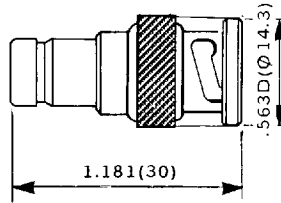

## mQ JACK to BNC PLUG

PART NUMBER **R 191 411**

## mQ PLUG to BNC JACK

PART NUMBER **R 191 413**

## mQ JACK TO BNC JACK

Panel sealed, bulkhead feedthrough

PART NUMBER **R 191 416**