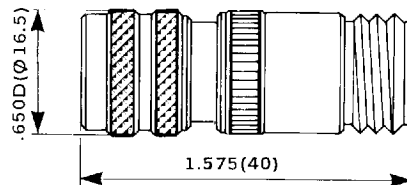

## mQ JACK TO BNC JACK

Panel sealed, bulkhead feedthrough

PART NUMBER **R 191 416**

## mQ PLUG to N JACK

PART NUMBER **R 191 603**