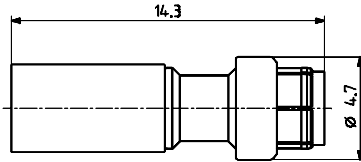

STRAIGHT PLUGS CRIMP TYPE FOR FLEXIBLE CABLES (male center contact)

Fig. 1

Fig. 2

cable	part number	fig.	captive center contact	assembly	finish
2/50/S	R223 081 000	1	yes	M01	gold
2,6/50/S	R223 082 000	2	yes	M02	gold
2,6/50/D	R223 083 000	2	yes	M02	gold

RIGHT ANGLE PLUGS CRIMP TYPE FOR FLEXIBLE CABLES (male center contact)

cable	part number	captive center contact	assembly	finish
2/50/S	R223 181 000	yes	M03	gold
2,6/50/S	R223 182 000	yes	M03	gold
2,6/50/D	R223 183 000	yes	M03	gold