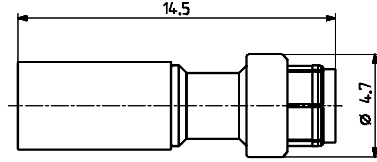

STRAIGHT PLUGS CRIMP TYPE FOR FLEXIBLE CABLES (male center contact)

Fig. 1

Fig. 2

cable	part number	fig.	captive center contact	assembly	finish
2/50/S	R223 081 000	1	yes	M01	gold
2,6/50/S	R223 082 000	2	yes	M02	gold
2,6/50/D	R223 083 000	2	yes	M02	gold

RIGHT ANGLE PLUGS CRIMP TYPE FOR FLEXIBLE CABLES (male center contact)

cable	part number	captive center contact	assembly	finish
2/50/S	R223 181 000	yes	M03	gold
2,6/50/S	R223 182 000	yes	M03	gold
2,6/50/D	R223 183 000	yes	M03	gold