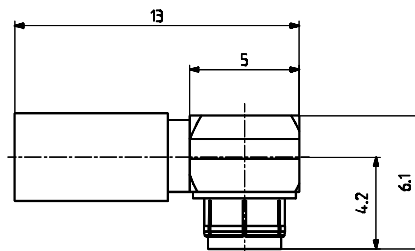

STRAIGHT PLUGS CRIMP TYPE FOR FLEXIBLE CABLES (male center contact)

Fig. 1

Fig. 2

cable	part number	fig.	captive center contact	assembly	finish
2/50/S	R223 081 000	1	yes	M01	gold
2,6/50/S	R223 082 000	2	yes	M02	gold
2,6/50/D	R223 083 000	2	yes	M02	gold

RIGHT ANGLE PLUGS CRIMP TYPE FOR FLEXIBLE CABLES (male center contact)

cable	part number	captive center contact	assembly	finish
2/50/S	R223 181 000	yes	M03	gold
2,6/50/S	R223 182 000	yes	M03	gold
2,6/50/D	R223 183 000	yes	M03	gold