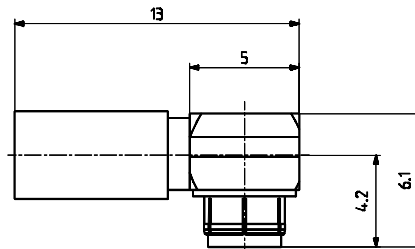

## STRAIGHT PLUGS CRIMP TYPE FOR FLEXIBLE CABLES (male center contact)

Fig. 1

Fig. 2

cable	part number	fig.	captive center contact	assembly	finish
2/50/S	R223 081 000	1	yes	M01	gold
2,6/50/S	R223 082 000	2	yes	M02	gold
2,6/50/D	R223 083 000	2	yes	M02	gold

## RIGHT ANGLE PLUGS CRIMP TYPE FOR FLEXIBLE CABLES (male center contact)

cable	part number	captive center contact	assembly	finish
2/50/S	R223 181 000	yes	M03	gold
2,6/50/S	R223 182 000	yes	M03	gold
2,6/50/D	R223 183 000	yes	M03	gold