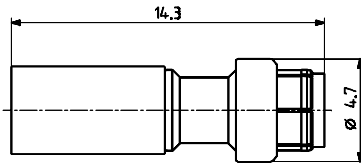

## STRAIGHT PLUGS CRIMP TYPE FOR FLEXIBLE CABLES (male center contact)

Fig. 1

Fig. 2

cable	part number	fig.	captive center contact	assembly	finish
2/50/S	R223 081 000	1	yes	M01	gold
2,6/50/S	R223 082 000	2	yes	M02	gold
2,6/50/D	R223 083 000	2	yes	M02	gold

## RIGHT ANGLE PLUGS CRIMP TYPE FOR FLEXIBLE CABLES (male center contact)

cable	part number	captive center contact	assembly	finish
2/50/S	R223 181 000	yes	M03	gold
2,6/50/S	R223 182 000	yes	M03	gold
2,6/50/D	R223 183 000	yes	M03	gold