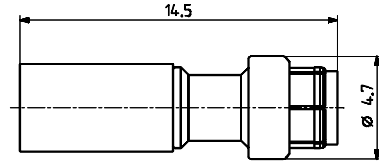

## STRAIGHT PLUGS CRIMP TYPE FOR FLEXIBLE CABLES (male center contact)

Fig. 1

Fig. 2

cable	part number	fig.	captive center contact	assembly	finish
2/50/S	R223 081 000	1	yes	M01	gold
2,6/50/S	R223 082 000	2	yes	M02	gold
2,6/50/D	R223 083 000	2	yes	M02	gold

## RIGHT ANGLE PLUGS CRIMP TYPE FOR FLEXIBLE CABLES (male center contact)

cable	part number	captive center contact	assembly	finish
2/50/S	R223 181 000	yes	M03	gold
2,6/50/S	R223 182 000	yes	M03	gold
2,6/50/D	R223 183 000	yes	M03	gold