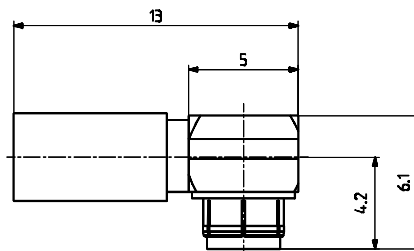

STRAIGHT PLUGS CRIMP TYPE FOR FLEXIBLE CABLES (male center contact)

Fig. 1

Fig. 2

cable	part number	fig.	captive center contact	assembly	finish
2/50/S	R223 081 000	1	yes	M01	gold
2,6/50/S	R223 082 000	2	yes	M02	gold
2,6/50/D	R223 083 000	2	yes	M02	gold

RIGHT ANGLE PLUGS CRIMP TYPE FOR FLEXIBLE CABLES (male center contact)

cable	part number	captive center contact	assembly	finish
2/50/S	R223 181 000	yes	M03	gold
2,6/50/S	R223 182 000	yes	M03	gold
2,6/50/D	R223 183 000	yes	M03	gold