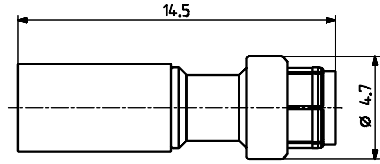

STRAIGHT PLUGS CRIMP TYPE FOR FLEXIBLE CABLES (male center contact)

Fig. 1

Fig. 2

cable	part number	fig.	captive center contact	assembly	finish
2/50/S	R223 081 000	1	yes	M01	gold
2,6/50/S	R223 082 000	2	yes	M02	gold
2,6/50/D	R223 083 000	2	yes	M02	gold

RIGHT ANGLE PLUGS CRIMP TYPE FOR FLEXIBLE CABLES (male center contact)

cable	part number	captive center contact	assembly	finish
2/50/S	R223 181 000	yes	M03	gold
2,6/50/S	R223 182 000	yes	M03	gold
2,6/50/D	R223 183 000	yes	M03	gold