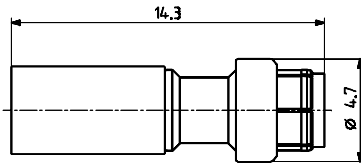

STRAIGHT PLUGS CRIMP TYPE FOR FLEXIBLE CABLES (male center contact)

Fig. 1

Fig. 2

cable	part number	fig.	captive center contact	assembly	finish
2/50/S	R223 081 000	1	yes	M01	gold
2,6/50/S	R223 082 000	2	yes	M02	gold
2,6/50/D	R223 083 000	2	yes	M02	gold

RIGHT ANGLE PLUGS CRIMP TYPE FOR FLEXIBLE CABLES (male center contact)

cable	part number	captive center contact	assembly	finish
2/50/S	R223 181 000	yes	M03	gold
2,6/50/S	R223 182 000	yes	M03	gold
2,6/50/D	R223 183 000	yes	M03	gold