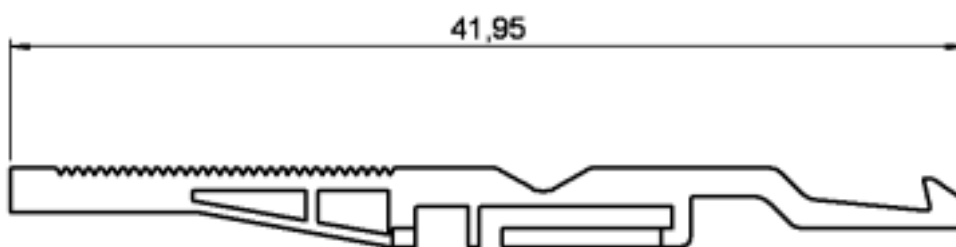

LATCH FOR STR. FEM. HOUSING FOR CAB. ASS

R280.420.030

Series : ACC-COAX

Matière : PA6.6 – noir-SP6.6(RAL 9005)

0.000-
All dimensions are in mm.

COMPONENTS	MATERIALS	PLATINGS (µm)
BODY	-	-
CENTER CONTACT	-	-
OUTER CONTACT	-	-
INSULATOR	-	-
GASKET	-	-
OTHERS PARTS	-	-