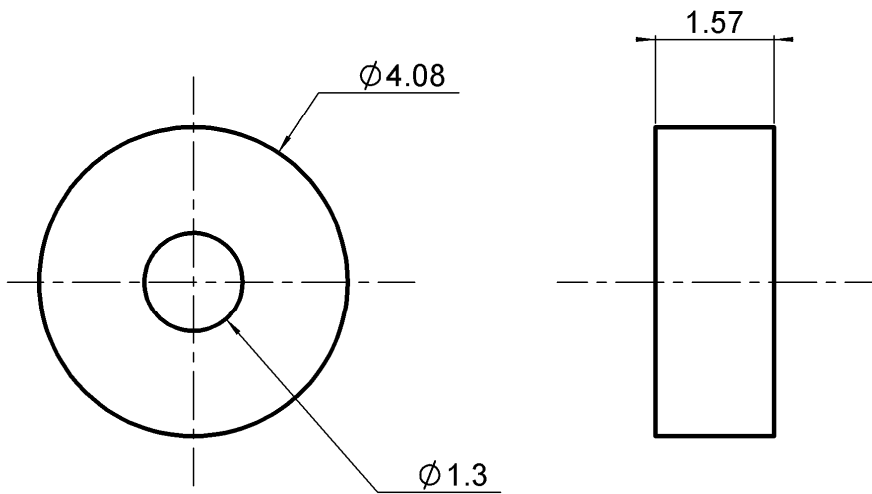

**REMOVABLE INSULATOR FOR PANNEL 1.57**

**R280.467.000**

**PACK 10**

Series : ACC-COAX

  
 SCALE : 1

All dimensions are in mm.

COMPONENTS	MATERIALS	PLATING (µm)
BODY	-	-
CENTER CONTACT	-	-
OUTER CONTACT	-	-
INSULATOR	PTFE	
GASKET	-	
OTHERS PARTS	-	

Operating temperature : -65°/+165 °C

Weight : 0,0400 g

Others characteristics : -

Issue : 1007 A

In the effort to improve our products, we reserve the right to make changes judged to be necessary.