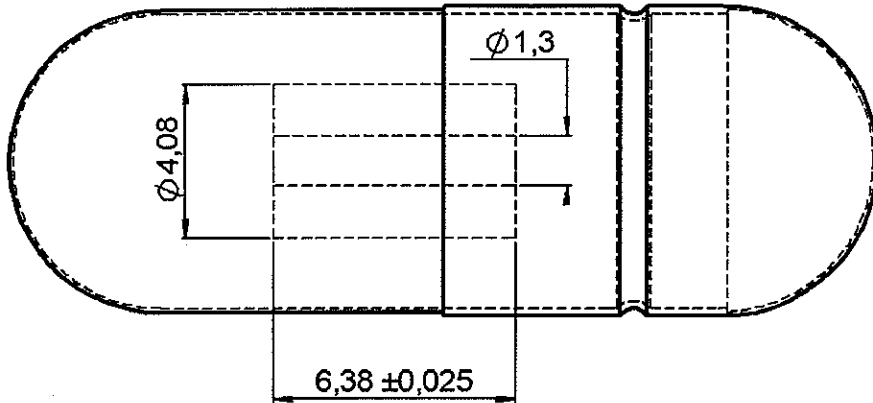

REMOVE INSULATOR PANNEL .247

R280.468.140

PACKAGING PER 10

Series : ACC-COAX

All dimensions are in mm.

COMPONENTS	MATERIALS	PLATINGS (μm)
BODY	-	-
CENTER CONTACT	-	-
OUTER CONTACT	-	-
INSULATOR	-	-
GASKET	-	-
OTHERS PARTS	-	-

Operating temperature : $-65/+165$ °C

Weight : 0.170 g

Issue : 0039 A

In the effort to improve our products, we reserve the right to make changes judged to be necessary.