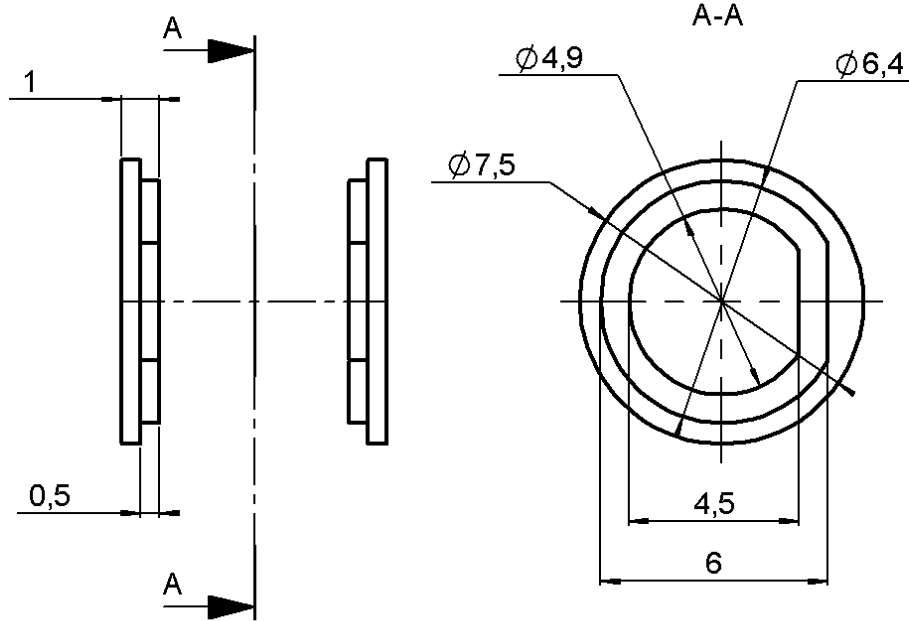

**TWO INSULATED WASHERS**

**R280.902.010**

**PACKAGING PER 100**

Series : ACC-COAX

All dimensions are in mm.

COMPONENTS	MATERIALS	PLATINGS (µm)
<b>BODY</b> <b>CENTER CONTACT</b> <b>OUTER CONTACT</b> <b>INSULATOR</b> <b>GASKET</b> <b>OTHERS PARTS</b>	<b>POLYAMID 6/6 (NYLON)</b>	

**Operating temperature : -55/+155 °C**

**Weight : 0.050 g**

**Others characteristics :**

**Issue : 0205 A**

In the effort to improve our products, we reserve the right to make changes judged to be necessary.