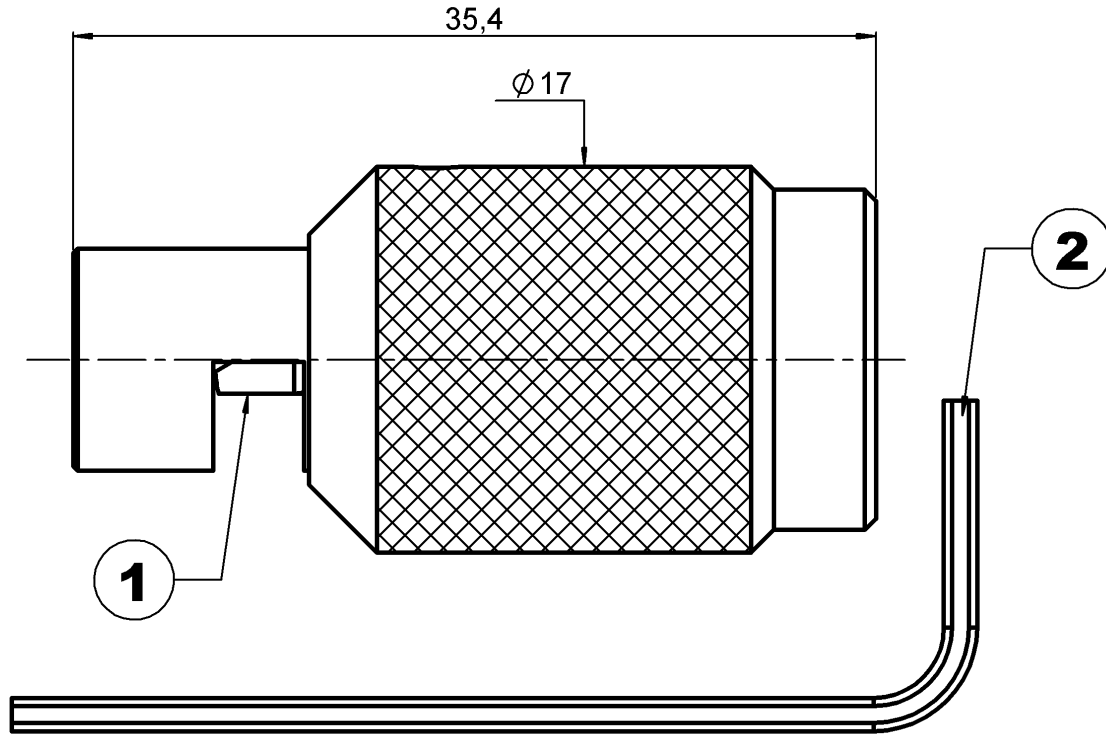

**POINTER GAUGE**

**CABLE .141 MICROP - STRIPPING 2.17**

**R282.067.030**

Series : OUT

Couleur bleue  
(Blue color)

Scale 1/1

N°	PART NUMBER	DESIGNATION
1	R282.056.118	Replacement stripping blade
2	R282.344.127	1.3mm across flats male hex key

NOTE :

- For use, see instructions N° 501 70 193 (included with the pointer gauge)

Issue : 0745 A

In the effort to improve our products, we reserve the right to make changes judged to be necessary.