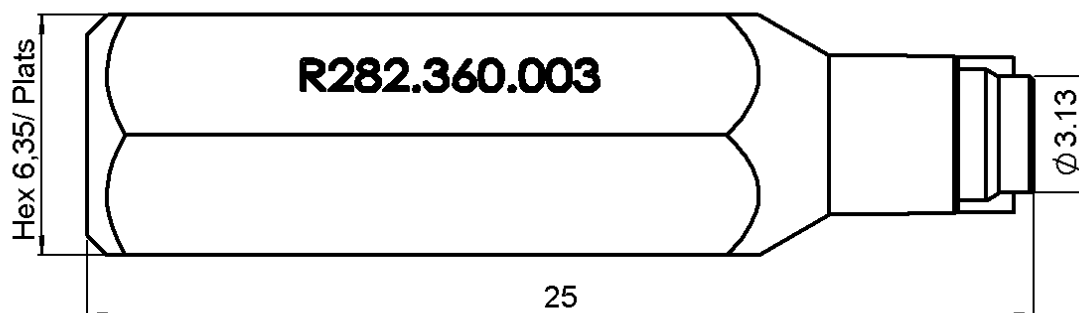

**SCREW HEX TOOL FOR R222 F-MIN
FOR TORQUE DRIVER**

R282.360.003

Series : **OUT**

Issue : 0334 A

In the effort to improve our products, we reserve the right to make changes judged to be necessary.