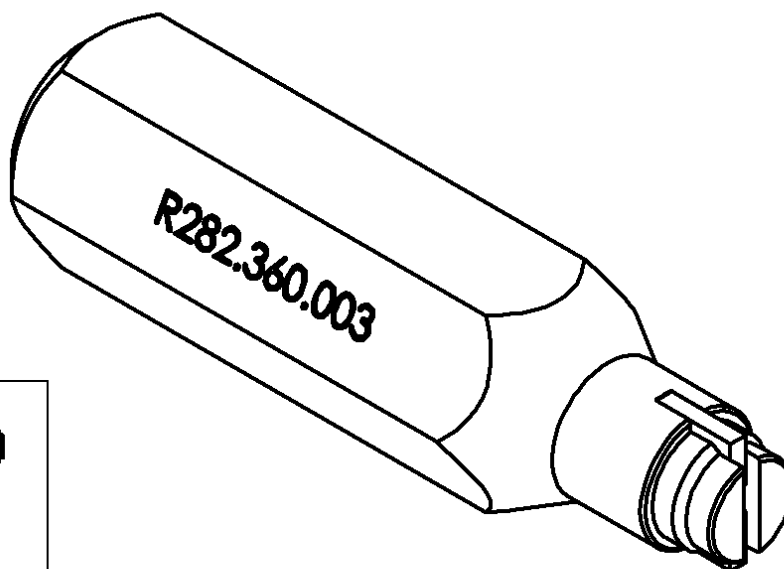

**SCREW HEX TOOL FOR R222 F-MIN
FOR TORQUE DRIVER**

R282.360.003

Series : **OUT**

Issue : 0334 A

In the effort to improve our products, we reserve the right to make changes judged to be necessary.