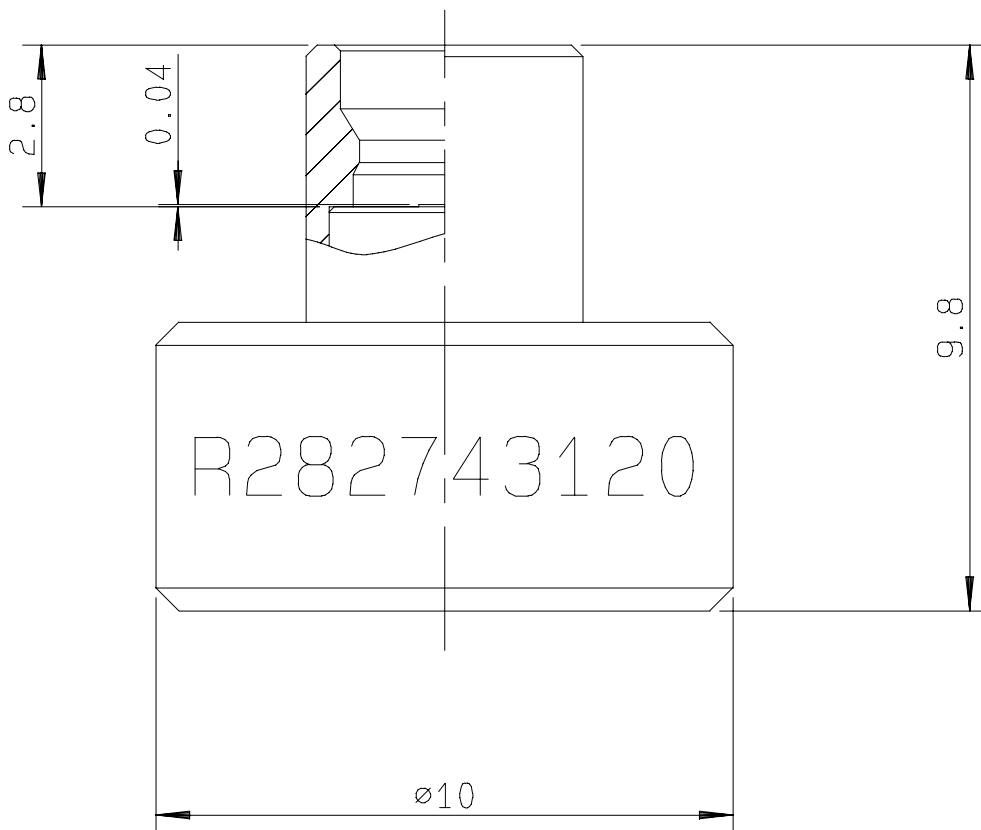

POSITIONER FOR SOLDERING SMP

R282.743.120

STRAIGHT AND R/A FEMALE

Series : **OUT**

Issue : 0327 A

In the effort to improve our products, we reserve the right to make changes judged to be necessary.