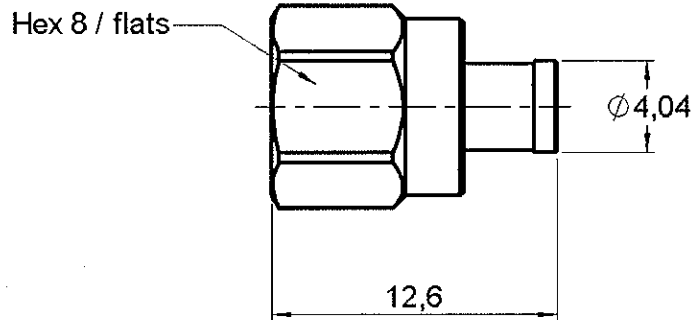

SOLDERING POSITIONER (BODY)
FOR FEMALE SMA - CABLE .085

R282.744.010

Series : OUT

TO BE USED WITH ASSEMBLY JIG : R282.740.000

Issue : 0044 A

In the effort to improve our products, we reserve the right to make changes judged to be necessary.