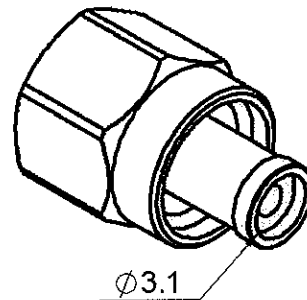

SOLDERING POSITIONER (BODY)
FOR FEMALE SMA-CABLE .141

R282.744.011

Series : **OUT**

TO BE USED WITH ASSEMBLY JIG : R282.740.000

Issue : 0044 A

In the effort to improve our products, we reserve the right to make changes judged to be necessary.