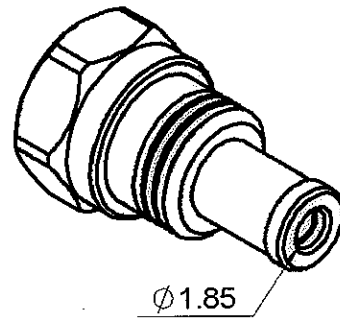

SOLDERING POSITIONER (BODY)

FOR MALE SMA-CABLE .085

R282.744.060

Series : **OUT**

TO BE USED WITH ASSEMBLY JIG : R 282.740.000

Issue : 0044 B

In the effort to improve our products, we reserve the right to make changes judged to be necessary.