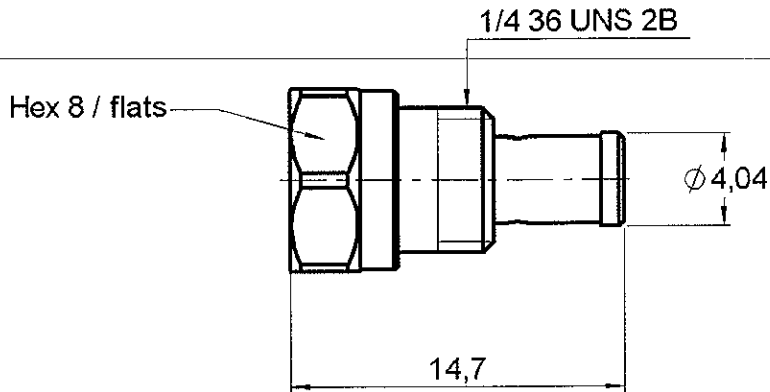

SOLDERING POSITIONER (BODY)

FOR MALE SMA-CABLE .085

R282.744.060

Series : **OUT**

TO BE USED WITH ASSEMBLY JIG : R 282.740.000

Issue : 0044 B

In the effort to improve our products, we reserve the right to make changes judged to be necessary.