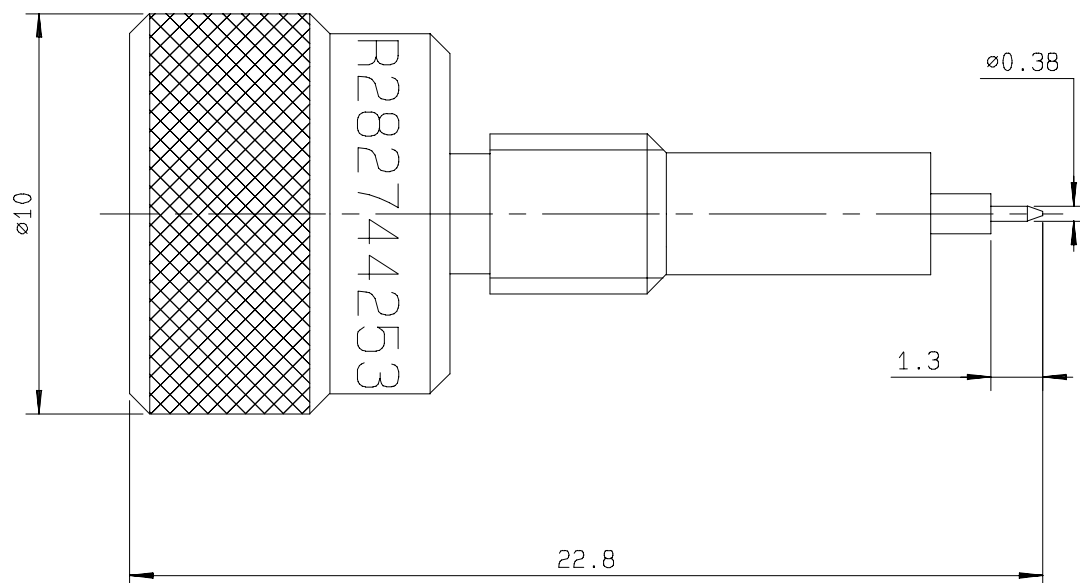

**POSITIONER FOR SOLDERING SMP  
FOR CENTER CONTACT FEMALE**

**R282.744.253**

Series : **OUT**

**Issue : 0327 A**

In the effort to improve our products, we reserve the right to make changes judged to be necessary.