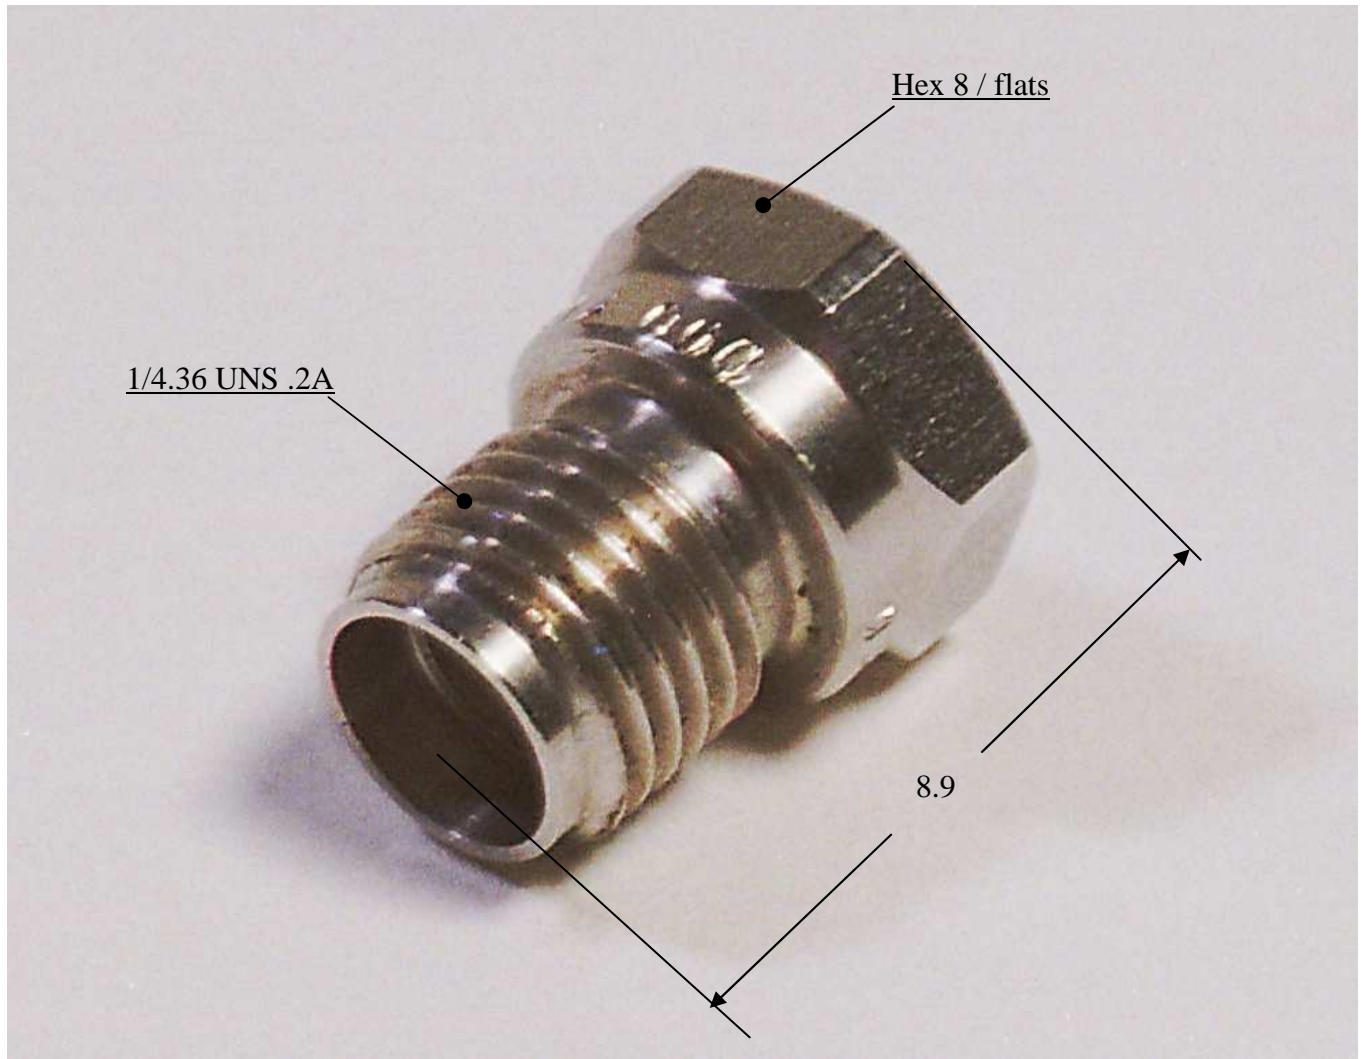

**CONTROLE GAUGE  
FOR MALE SMA**

**R282.914.000**Series : **OUT****Issue : 0050 A**

In the effort to improve our product, we reserve the right to make changes judged to be necessary.