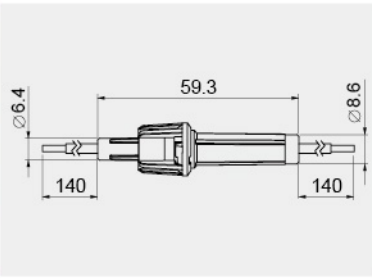

R3-64

FUSE	WIRE GAUGE	WIRE COLOR
∅ 6.35*30mm	16AWG	Red
∅ 6.35*31.8mm		

WIRE 10A 250V AC

FEATURES:

- Material:
Frame and cap: PP (UL flame: 94V-0).