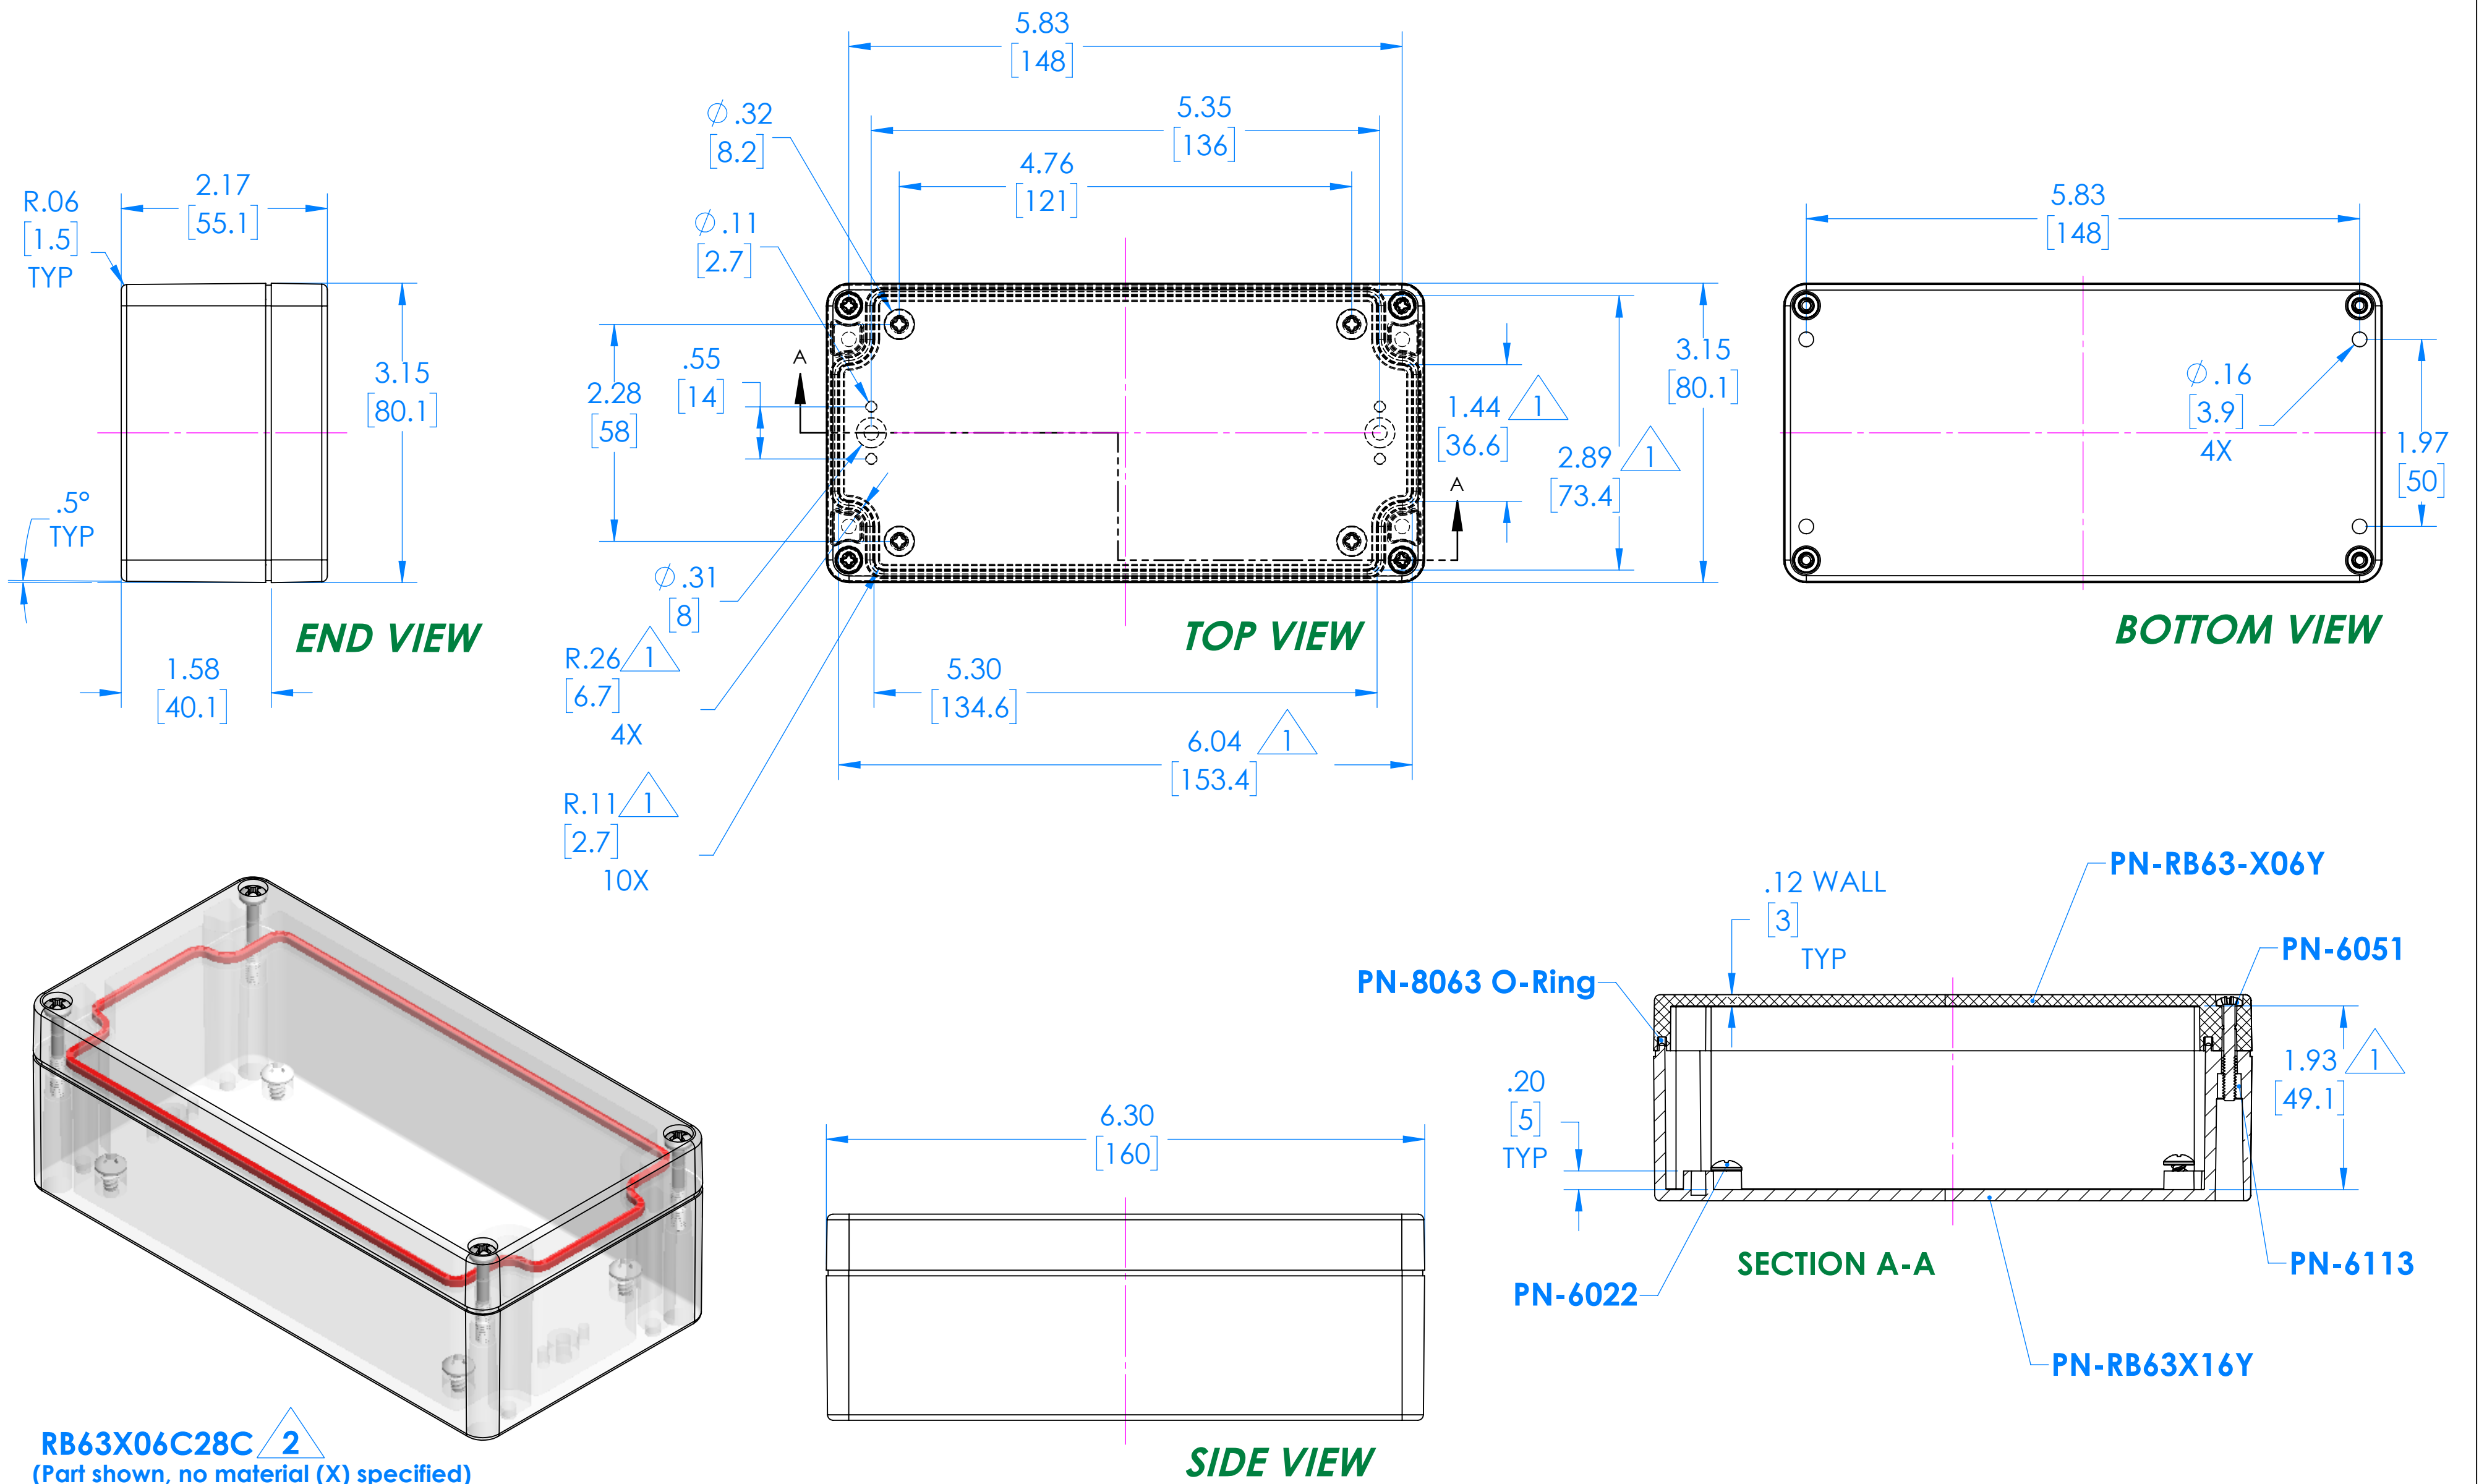

SERPAC RB63X06Y16Y 2

Electronic Enclosures

PN	Description
RB63-X06Y	(1) RB63-X06Y, Top
RB63X16Y	(1) RB63X16Y, Bottom
8063	(1) RB63 O-Ring
6051	(4) #6-32 Combo Hd captive Screw
6022	(4) #10 High/Low Pan Hd x 1/4"
6113	(4) #6-32 Threaded Insert

- 1 =INTERIOR DIMENSIONS (@ BOTTOM)
- 2 =STANDARD COLORS (Y) ARE: BLACK (B), CLEAR (C) AND GRAY (G)
TOPS AND BOTTOMS ALL POSSIBLE COMBINATIONS AVAILABLE
STANDARD MATERIALS (X) IS: POLYCARBONATE (P)

-Watertight enclosure meets or exceed Nema 4 and or IP67.

DIMENSIONS in Inch
[mm]

ALL DIMENSIONS ARE ± .010" 8/06/2021
 2009 Wright Ave., La Verne, CA. 91750
 Ph. (626) 331-0517 Fx. (626) 331-8584 serpac.com