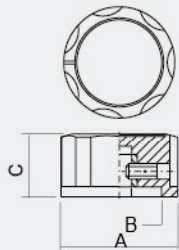

RN-100

	A	B	C	SHAFT HOLE	
D	Ø23.4	Ø20.1	15.8	Ø6.4	
F	Ø15.0	Ø11.8	11.8	Ø6.4	Ø6.1

RN-100D

RN-100F

FEATURES:

- Material: Phenolic.
- With white indicator line.
- Set screw on one side.
- With zinc insert.