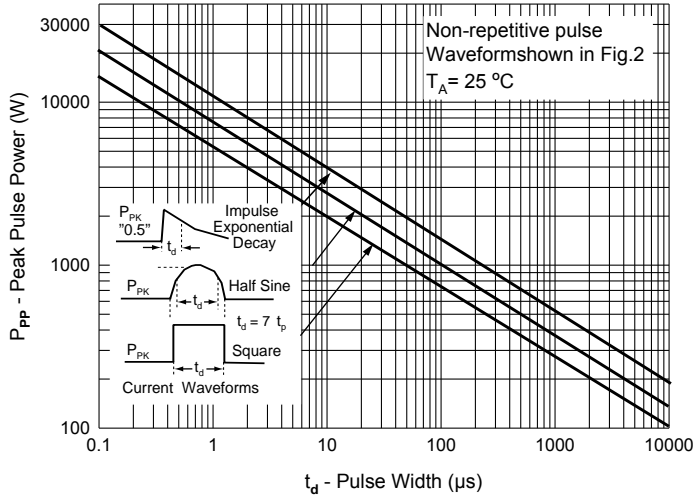

For bidirectional type having V<sub>VRWM</sub> of 10 volts and less, the I<sub>R</sub> limit is double.  
 For parts without A, the V<sub>BR</sub> is ± 10%

**Curve Characteristics**

Fig. 1 - Peak Pulse Power Rating Curve

Fig. 2 - Pulse Waveform

Fig. 3 - Pulse Derating Curve