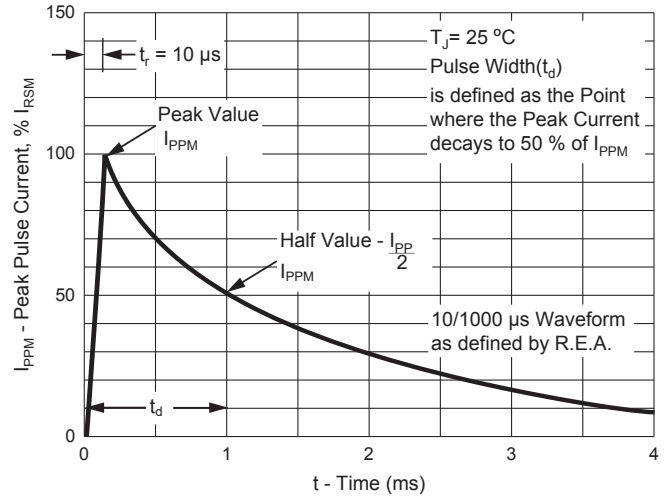

\*Pulse test: Pulse width 300 usec, Duty cycle 1%

1.High Temperature Solder Exemption Applied, see EU Directive Annex 7a.

**Device Marking:**

Unidirectional - Type Number and Cathode Band  
Bidirectional - Type Number Only

For bidirectional type having V<sub>VRWM</sub> of 10 volts and less, the I<sub>R</sub> limit is double.  
 For parts without A, the V<sub>BR</sub> is ± 10%

**Curve Characteristics**

Fig. 1 - Peak Pulse Power Rating Curve

Fig. 2 - Pulse Waveform

Fig. 3 - Pulse Derating Curve