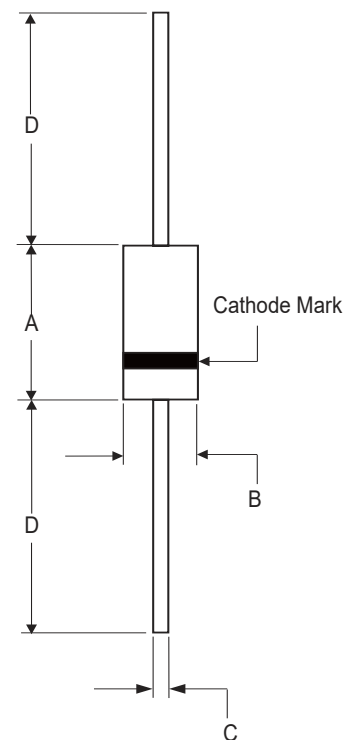

\*Pulse test: Pulse width 300 usec, Duty cycle 1%

1.High Temperature Solder Exemption Applied, see EU Directive Annex 7a.

**Device Marking:**

Unidirectional - Type Number and Cathode Band  
Bidirectional - Type Number Only

**Pin Configuration**

**500WATTS TVS  
5.0 to 170 VOLTS**

**DO-15**

| DIM | DIMENSIONS |       |       |       | NOTE |
|-----|------------|-------|-------|-------|------|
|     | INCHES     |       | MM    |       |      |
|     | MIN        | MAX   | MIN   | MAX   |      |
| A   | 0.230      | 0.300 | 5.80  | 7.60  |      |
| B   | 0.104      | 0.140 | 2.60  | 3.60  |      |
| C   | 0.026      | 0.035 | 0.70  | 0.90  |      |
| D   | 1.000      | ----- | 25.40 | ----- |      |