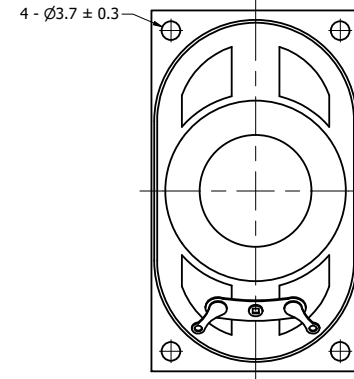

Part Number:	<b>SC700208-1</b>	
	DRAWN	9/4/2019
	CHECKED	9/4/2019
Description:	C.H.	
	APPROVED	9/4/2019
	C.E.	
<small>This document contains data proprietary to DB Unlimited. Any use or reproduction, in any form, without prior written permission of DB Unlimited is prohibited. All terms and conditions can be found at <a href="http://www.dbunlimitedco.com">www.dbunlimitedco.com</a></small>		

Top View

Side View

Bottom View

Items	Specifications	Conditions
Sound Pressure Level	100	dB (@ 1W/10cm)
Resonant Frequency	280 ± 20%	Hz
Frequency Range	200 ~ 20,000	Hz
Nominal Power	3	W
Max. Power	5	W
Impedance	8	Ω
Cone Material	Cloth	
Mount Type	Frame Mount	
Storage Temperature	-40 ~ +80	°C
Operating Temperature	-40 ~ +80	°C
Weight	38	g

REVISION HISTORY

REV	DESCRIPTION	DATE	APPROVED
	Released from Engineering	2/8/2014	J.S.
1	Updated drawing to new template, frequency, SPL, temps	9/4/2019	C.E.

NOTES

- 1) All dimensions are in mm unless otherwise noted
- 2) All tolerances are ± 0.5 mm unless otherwise noted
- 3) All parts meet RoHS
- 4) Subject to change or redrawn without notice