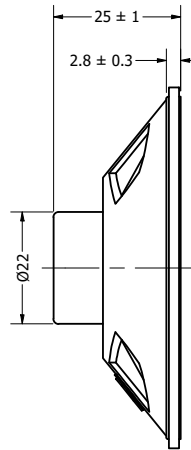

Part Number:	<b>SC700208-1</b>	
	DRAWN	9/4/2019
	CHECKED	9/4/2019
Description:	C.H.	
	APPROVED	9/4/2019
	C.E.	
<small>This document contains data proprietary to DB Unlimited. Any use or reproduction, in any form, without prior written permission of DB Unlimited is prohibited. All terms and conditions can be found at <a href="http://www.dbunlimitedco.com">www.dbunlimitedco.com</a></small>		

Top View

Side View

Bottom View

Items	Specifications	Conditions
Sound Pressure Level	100	dB (@ 1W/10cm)
Resonant Frequency	280 ± 20%	Hz
Frequency Range	200 ~ 20,000	Hz
Nominal Power	3	W
Max. Power	5	W
Impedance	8	Ω
Cone Material	Cloth	
Mount Type	Frame Mount	
Storage Temperature	-40 ~ +80	°C
Operating Temperature	-40 ~ +80	°C
Weight	38	g

REVISION HISTORY

REV	DESCRIPTION	DATE	APPROVED
	Released from Engineering	2/8/2014	J.S.
1	Updated drawing to new template, frequency, SPL, temps	9/4/2019	C.E.

NOTES

- 1) All dimensions are in mm unless otherwise noted
- 2) All tolerances are ± 0.5 mm unless otherwise noted
- 3) All parts meet RoHS
- 4) Subject to change or redrawn without notice