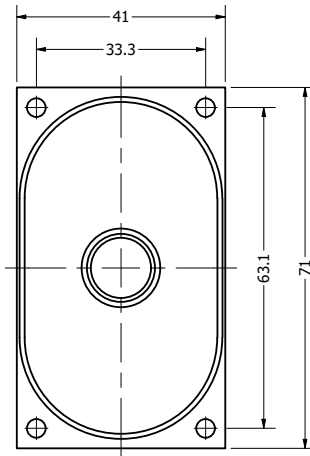

Part Number:	<b>SC700208-1</b>	
	DRAWN	9/4/2019
	CHECKED	9/4/2019
Description:	C.H.	
	APPROVED	9/4/2019
	C.E.	
<small>This document contains data proprietary to DB Unlimited. Any use or reproduction, in any form, without prior written permission of DB Unlimited is prohibited. All terms and conditions can be found at <a href="http://www.dbunlimitedco.com">www.dbunlimitedco.com</a></small>		

Top View

Side View

Bottom View

Items	Specifications	Conditions
Sound Pressure Level	100	dB (@ 1W/10cm)
Resonant Frequency	280 ± 20%	Hz
Frequency Range	200 ~ 20,000	Hz
Nominal Power	3	W
Max. Power	5	W
Impedance	8	Ω
Cone Material	Cloth	
Mount Type	Frame Mount	
Storage Temperature	-40 ~ +80	°C
Operating Temperature	-40 ~ +80	°C
Weight	38	g

REVISION HISTORY

REV	DESCRIPTION	DATE	APPROVED
	Released from Engineering	2/8/2014	J.S.
1	Updated drawing to new template, frequency, SPL, temps	9/4/2019	C.E.

NOTES

- 1) All dimensions are in mm unless otherwise noted
- 2) All tolerances are ± 0.5 mm unless otherwise noted
- 3) All parts meet RoHS
- 4) Subject to change or redrawn without notice