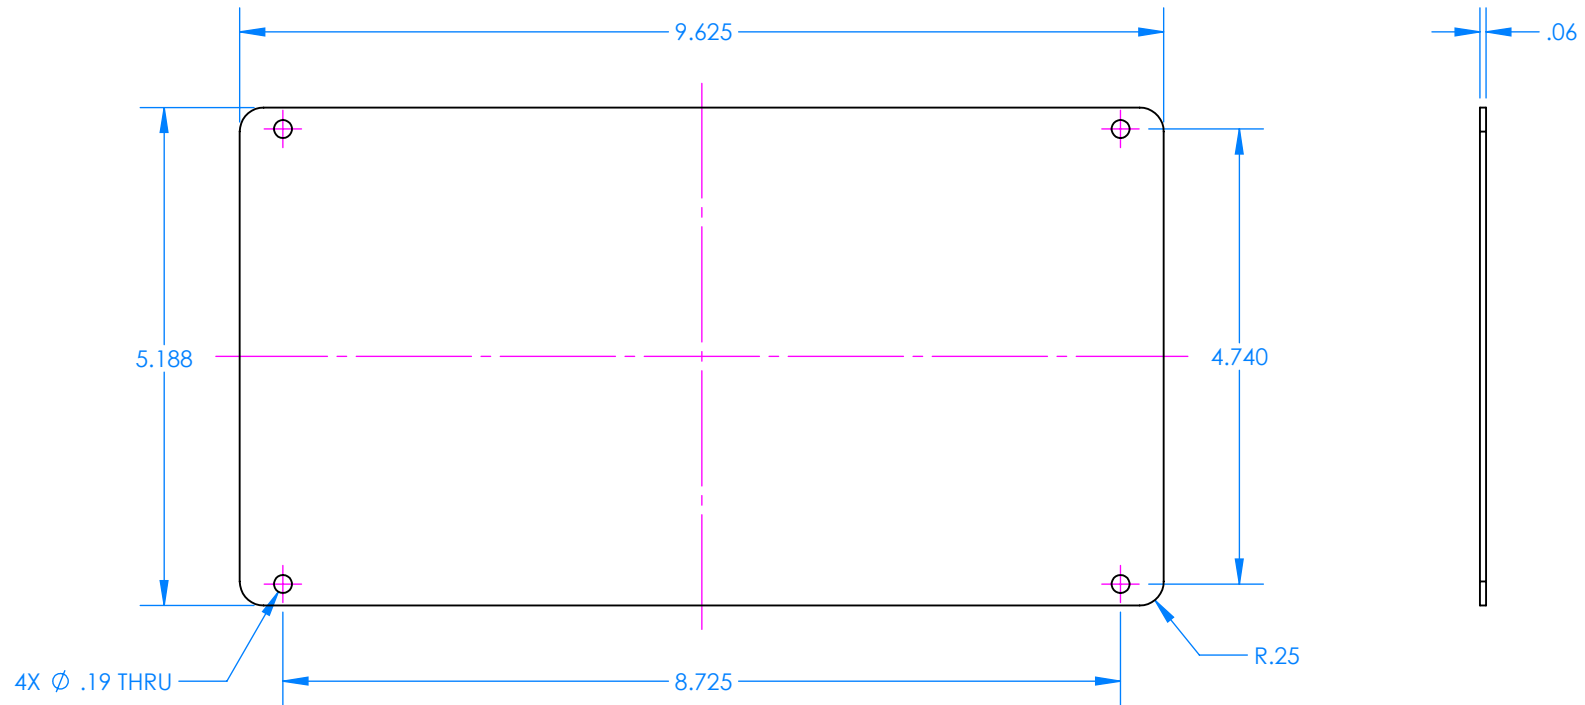

PLL  
PLASTIC LATCH  
WITH LOCK

MLL  
METAL LATCH  
WITH LOCK

OPTIONAL LATCHES MUST BE SPECIFIED AT TIME OF ORDER. SEE NOTE 2

**NOTES:**

- 1) Maximum usable inside dimensions are: 10.58" X 6.13" X 3.95"
- 2) Plastic Latch Lock p/n 7002PL  
Metal Latch Lock p/n 7002ML

# 7251 Bottom Panel for 230

# 7252 Top Panel for 230