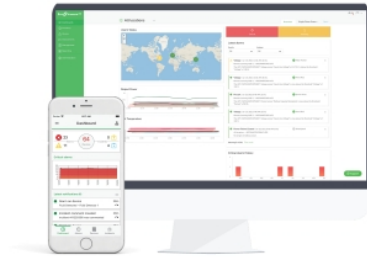

SFTWES10M-DIGI

EcoStruxure IT Expert - Monthly Billed 10 nodes 1 year

Overview

Lead time	Usually in Stock

The information provided in this documentation contains general descriptions and/or technical characteristics of the performance of the products contained herein. This documentation is not intended as a substitute for and is not to be used for determining suitability or reliability of these products for specific user applications. It is the duty of any such user or integrator to perform the appropriate and complete risk analysis, evaluation and testing of the products with respect to the relevant specific application or use thereof. Neither Schneider Electric Industries SAS nor any of its affiliates or subsidiaries shall be responsible or liable for misuse of the information contained herein.