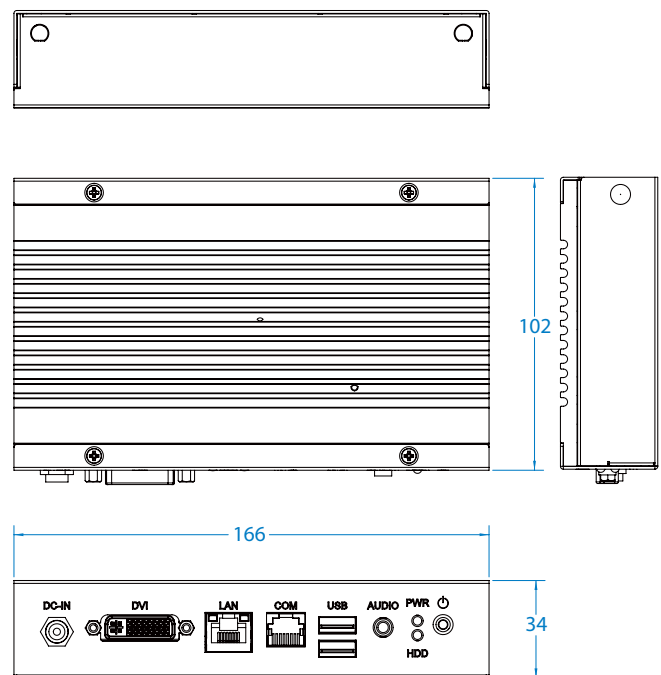

Features

- iSMART - for EuP/ErP power saving, autoscheduler and power resume
- Onboard Intel® Atom™ Processor D2550 (Low power consumption)
- Intel® GMA 3650 integrated graphics
- 1x DDR3 1066MHz SO-DIMM Max. 4GB
- 2x Mini PCI-E(x1) slot expansion slot for mSATA, Wi-Fi, 3G or TV tuner options
- Fanless and compact design

Specifications

System Mainboard	IB901
CPU Type	Intel® Atom™ Processor D2550
CPU Package	FCBGA559
Chipset	Intel® NM10
Memory	1x 204-pin SO-DIMM socket, support DDR3 1066MHz with unbuffered and non-ECC memory module, Max. 4GB
Graphics	Intel® GMA 3650 integrated graphic engine
LAN	1x Realtek RTL8111E PCI-E Gigabit LAN controller
Expansion Slots	1x Mini PCI-E(x1) slot for mSATA, Wi-Fi, Bluetooth, 3G Wireless and TV tuner options
I/O Interface	2x USB 2.0 ports 1x RJ45 for Gigabit LAN 1x RJ45 for RS232 1x Hybrid-DVI (VGA/ DVI/ HDMI with audio) 1x Microjack audio connector for speaker Power LED / HDD LED, power on/off button 12V DC-in power connector
Auto Control and Monitoring	Watchdog Timer: 256 segments, 0, 1, 2...255 (sec/min) On / Off scheduler: 2 time slots
Power Requirement	+12V DC-in
Construction	Aluminum + SGCC
Weight	1.26KG (2.77lbs)
Chassis Color	Black & White
Storage	1x 2.5" HDD drive bay 1x mSATA
Power Supply	40W power adaptor
Mounting	Slim design with wall mounting holes
Dimensions	166mm(W) x 102mm(D) x 34mm(H) 6.54"(W) x 4.02"(D) x 1.34"(H)
Operating Temperature	0°C~ 45°C (32°F~113°F)
Storage Temperature	-20°C ~ 80°C (-4°F~176°F)
Relative Humidity	5~90% @ 45°C, (non-condensing)
Vibration	SSD: 5 grms / 5~500Hz / random operation HDD: 0.25 grms / 5~500Hz / random operation
Certification	CE, FCC, UL, CCC

Ordering Information

SI-06	Signage Player with 2GB RAM, 320GB HDD, 40W power adaptor
SI-06M	Signage Player without RAM, HDD, with 40W power adaptor
SI-MK1	Mounting bracket for SI-06/08/12/18/22 series

Dimensions