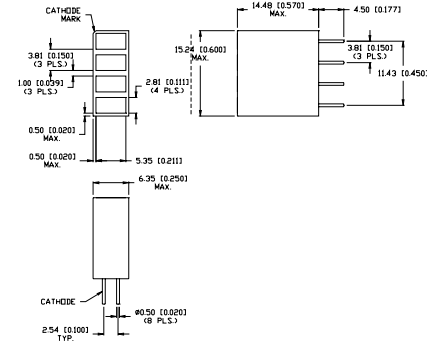

SSA-LXB4355 Series

2.8x5.35mm Rectangular COB Array, 4 Chips

FEATURES / OPTIONS

- ▶ State-of-the-Art, High Intensity Chip Technology
- ▶ Pre-Sorted Chips for Color & Industry Uniformity
- ▶ Easy Installation Over Using Individual LEDs
- ▶ Choice of Colors and Color Combinations
- ▶ Custom Arrays, Easily Developed, Low Minimum

SSA-LXB10 Series

1.78x5mm Rectangular COB Array, 10 Chips

FEATURES / OPTIONS

- ▶ State-of-the-Art, High Brightness Chip Technology
- ▶ Pre-Sorted Chips Prior to Bonding on PCB
- ▶ Easy Installation Over Using Individual LEDs
- ▶ Choice of Colors and Color Combinations
- ▶ White Reflector to Maximize Light Output
- ▶ Custom Arrays, Easily Developed, Low Minimum
- ▶ Black or Gray Face for High Contrast