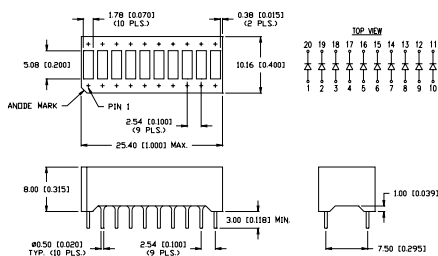

SSA-LXB4355 Series

2.8x5.35mm Rectangular COB Array, 4 Chips

FEATURES / OPTIONS

- ▶ State-of-the-Art, High Intensity Chip Technology
- ▶ Pre-Sorted Chips for Color & Industry Uniformity
- ▶ Easy Installation Over Using Individual LEDs
- ▶ Choice of Colors and Color Combinations
- ▶ Custom Arrays, Easily Developed, Low Minimum

SSA-LXB10 Series

1.78x5mm Rectangular COB Array, 10 Chips

FEATURES / OPTIONS

- ▶ State-of-the-Art, High Brightness Chip Technology
- ▶ Pre-Sorted Chips Prior to Bonding on PCB
- ▶ Easy Installation Over Using Individual LEDs
- ▶ Choice of Colors and Color Combinations
- ▶ White Reflector to Maximize Light Output
- ▶ Custom Arrays, Easily Developed, Low Minimum
- ▶ Black or Gray Face for High Contrast