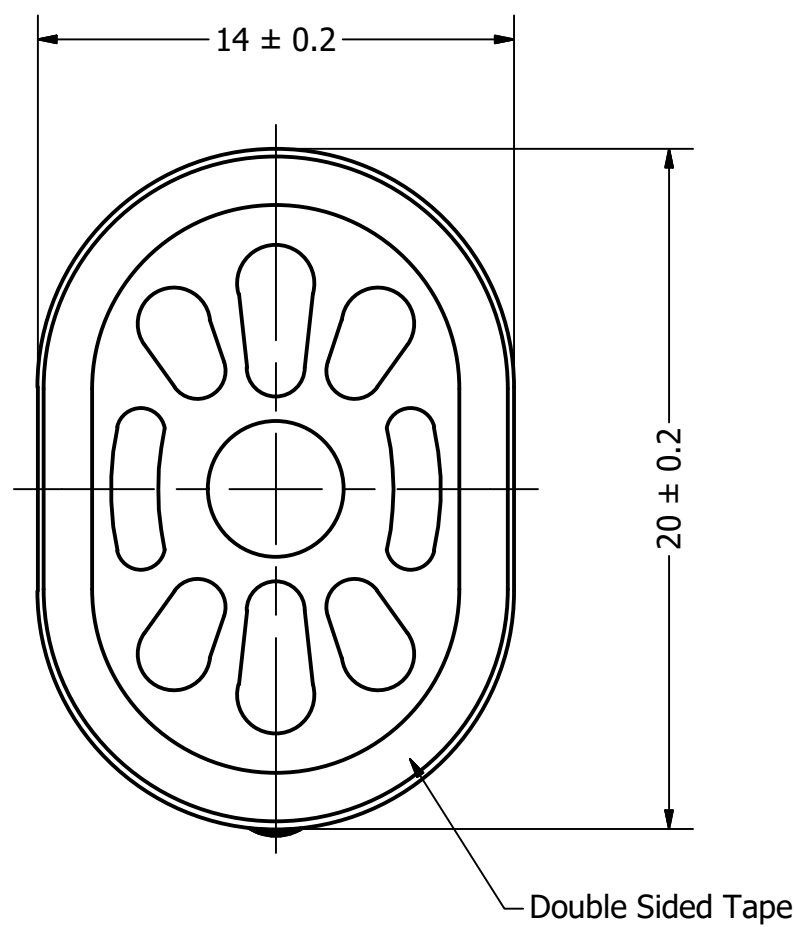

Part Number:	SW201108-1	
DRAWN	CJ	3/10/2017
CHECKED	P.D.	10/6/2017
Description:	Waterproof Dynamic Speaker	
APPROVED	C.E.	10/6/2017
This document contains data proprietary to DB Unlimited. Any use or reproduction, in any form, without prior written permission of DB Unlimited is prohibited. All terms and conditions can be found at www.dbunlimitedco.com		

Top View

Side View

Bottom View

Items	Specifications	Conditions
Sound Pressure Level	97	dB (@ 10cm), Avg.
Resonant Frequency	1,100	Hz
Frequency Range	1,100 ~ 10,000	Hz
Nominal Power	0.8	W
Max. Power	1.2	W
Impedance	8	Ω
Cone Material	Mylar	
Mount Type	Flush Mount	
IP Rating	IP67	
Storage Temperature	-40 ~ +85	°C
Operating Temperature	-20 ~ +60	°C
Weight	1.84	g

REVISION HISTORY			
REV	DESCRIPTION	DATE	APPROVED
	Released from Engineering	10/6/2017	C.E.

NOTES			
1) All dimensions are in mm unless otherwise noted			
2) All tolerances are ± 0.3 mm unless otherwise noted			
3) All parts meet RoHS			
4) Subject to change or redrawn without notice			