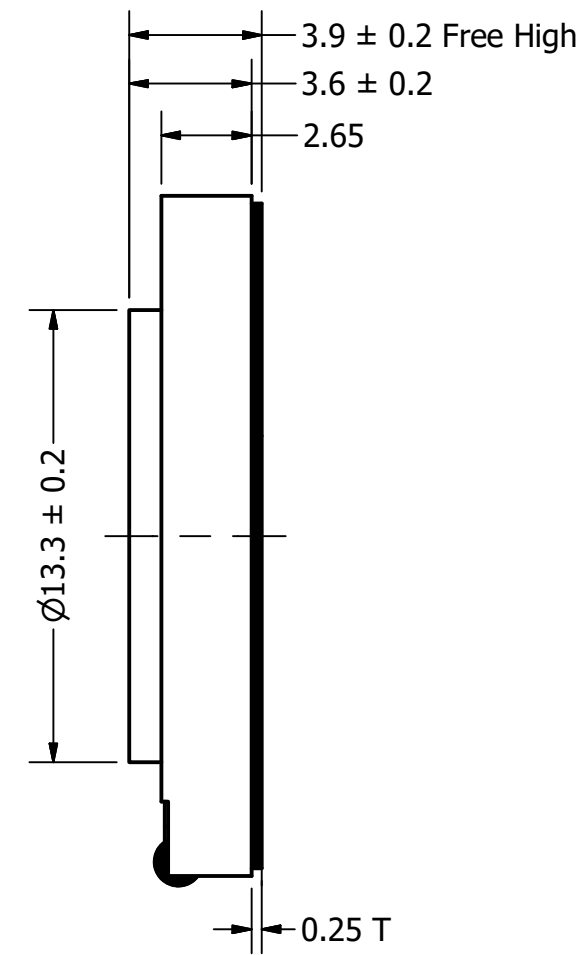

Part Number:	SW201108-1	
DRAWN	CJ	3/10/2017
CHECKED	P.D.	10/6/2017
Description:	Waterproof Dynamic Speaker	
APPROVED	C.E.	10/6/2017
This document contains data proprietary to DB Unlimited. Any use or reproduction, in any form, without prior written permission of DB Unlimited is prohibited. All terms and conditions can be found at www.dbunlimitedco.com		

Top View

Side View

Bottom View

Items	Specifications	Conditions
Sound Pressure Level	97	dB (@ 10cm), Avg.
Resonant Frequency	1,100	Hz
Frequency Range	1,100 ~ 10,000	Hz
Nominal Power	0.8	W
Max. Power	1.2	W
Impedance	8	Ω
Cone Material	Mylar	
Mount Type	Flush Mount	
IP Rating	IP67	
Storage Temperature	-40 ~ +85	°C
Operating Temperature	-20 ~ +60	°C
Weight	1.84	g

REVISION HISTORY			
REV	DESCRIPTION	DATE	APPROVED
	Released from Engineering	10/6/2017	C.E.

NOTES			
1) All dimensions are in mm unless otherwise noted			
2) All tolerances are ± 0.3 mm unless otherwise noted			
3) All parts meet RoHS			
4) Subject to change or redrawn without notice			