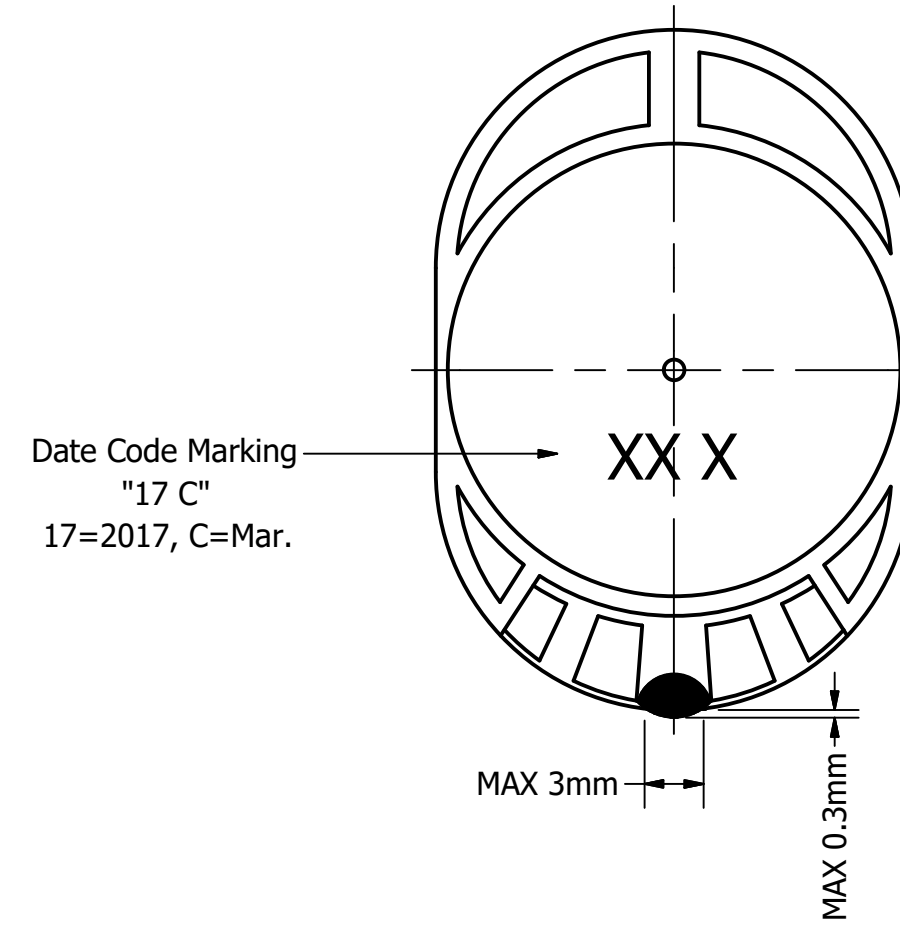

Part Number:	SW201108-1	
DRAWN	CJ	3/10/2017
CHECKED	P.D.	10/6/2017
Description:	Waterproof Dynamic Speaker	
APPROVED	C.E.	10/6/2017
This document contains data proprietary to DB Unlimited. Any use or reproduction, in any form, without prior written permission of DB Unlimited is prohibited. All terms and conditions can be found at www.dbunlimitedco.com		

Top View

Side View

Bottom View

Items	Specifications	Conditions
Sound Pressure Level	97	dB (@ 10cm), Avg.
Resonant Frequency	1,100	Hz
Frequency Range	1,100 ~ 10,000	Hz
Nominal Power	0.8	W
Max. Power	1.2	W
Impedance	8	Ω
Cone Material	Mylar	
Mount Type	Flush Mount	
IP Rating	IP67	
Storage Temperature	-40 ~ +85	°C
Operating Temperature	-20 ~ +60	°C
Weight	1.84	g

REVISION HISTORY			
REV	DESCRIPTION	DATE	APPROVED
	Released from Engineering	10/6/2017	C.E.

NOTES			
1) All dimensions are in mm unless otherwise noted			
2) All tolerances are ± 0.3 mm unless otherwise noted			
3) All parts meet RoHS			
4) Subject to change or redrawn without notice			