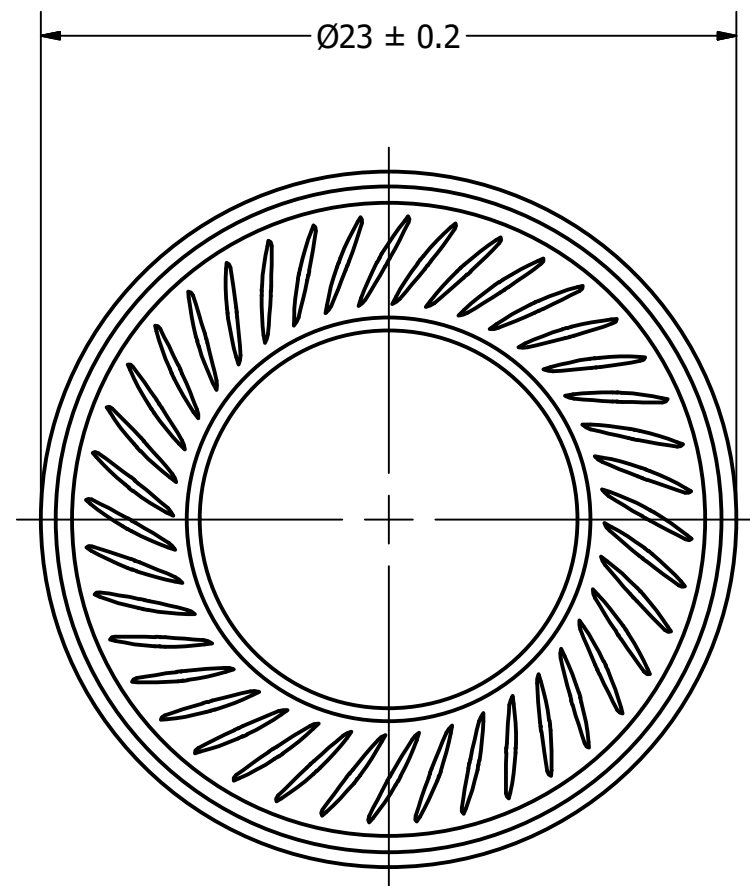

Part Number:	SW230704-1	
DRAWN	CJ	3/10/2017
CHECKED		10/9/2017
P.D.		10/9/2017
Description:	Waterproof Dynamic Speaker	
APPROVED	C.E.	10/9/2017
This document contains data proprietary to DB Unlimited. Any use or reproduction, in any form, without prior written permission of DB Unlimited is prohibited. All terms and conditions can be found at <a href="http://www.dbunlimitedco.com">www.dbunlimitedco.com</a>		

Top View

Side View

Bottom View

Items	Specifications	Conditions
Sound Pressure Level	90	dB (@ 10cm), Avg.
Resonant Frequency	700	Hz
Frequency Range	700 ~ 10,000	Hz
Nominal Power	1	W
Max. Power	1.5	W
Impedance	4	Ω
Cone Material	Mylar	
Mount Type	Flush Mount	
IP Rating	IP67	
Storage Temperature	-20 ~ +70	°C
Operating Temperature	-20 ~ +70	°C
Weight	3.13	g