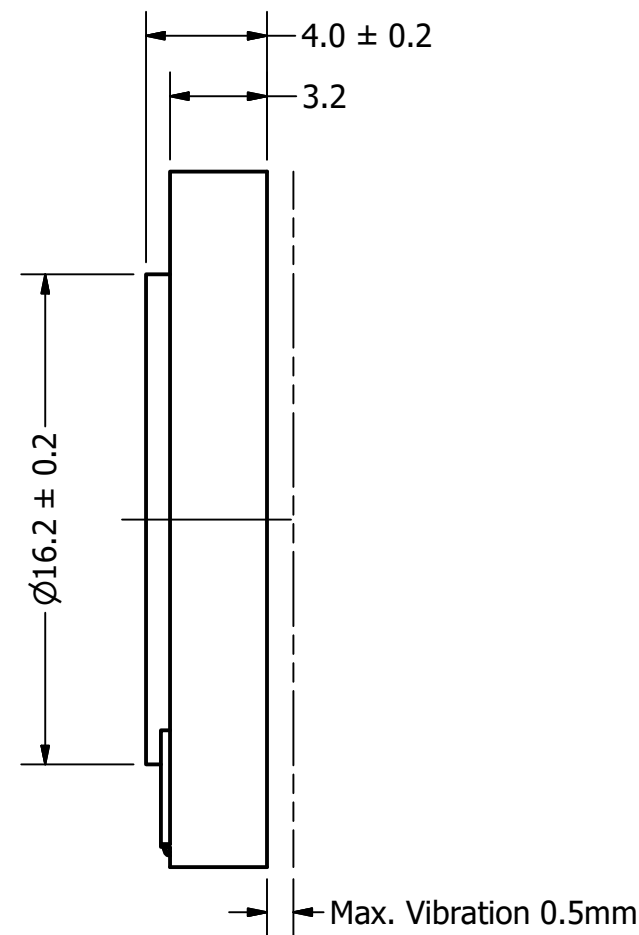

Part Number:	SW230704-1	
DRAWN	CJ	3/10/2017
CHECKED		10/9/2017
P.D.		10/9/2017
Description:	Waterproof Dynamic Speaker	
APPROVED	C.E.	10/9/2017
This document contains data proprietary to DB Unlimited. Any use or reproduction, in any form, without prior written permission of DB Unlimited is prohibited. All terms and conditions can be found at <a href="http://www.dbunlimitedco.com">www.dbunlimitedco.com</a>		

Top View

Side View

Bottom View

Items	Specifications	Conditions
Sound Pressure Level	90	dB (@ 10cm), Avg.
Resonant Frequency	700	Hz
Frequency Range	700 ~ 10,000	Hz
Nominal Power	1	W
Max. Power	1.5	W
Impedance	4	Ω
Cone Material	Mylar	
Mount Type	Flush Mount	
IP Rating	IP67	
Storage Temperature	-20 ~ +70	°C
Operating Temperature	-20 ~ +70	°C
Weight	3.13	g

REVISION HISTORY			
REV	DESCRIPTION	DATE	APPROVED
	Released from Engineering	10/9/2017	C.E.

NOTES	
1)	All dimensions are in mm unless otherwise noted
2)	All tolerances are ± 0.3 mm unless otherwise noted
3)	All parts meet RoHS
4)	Subject to change or redrawn without notice