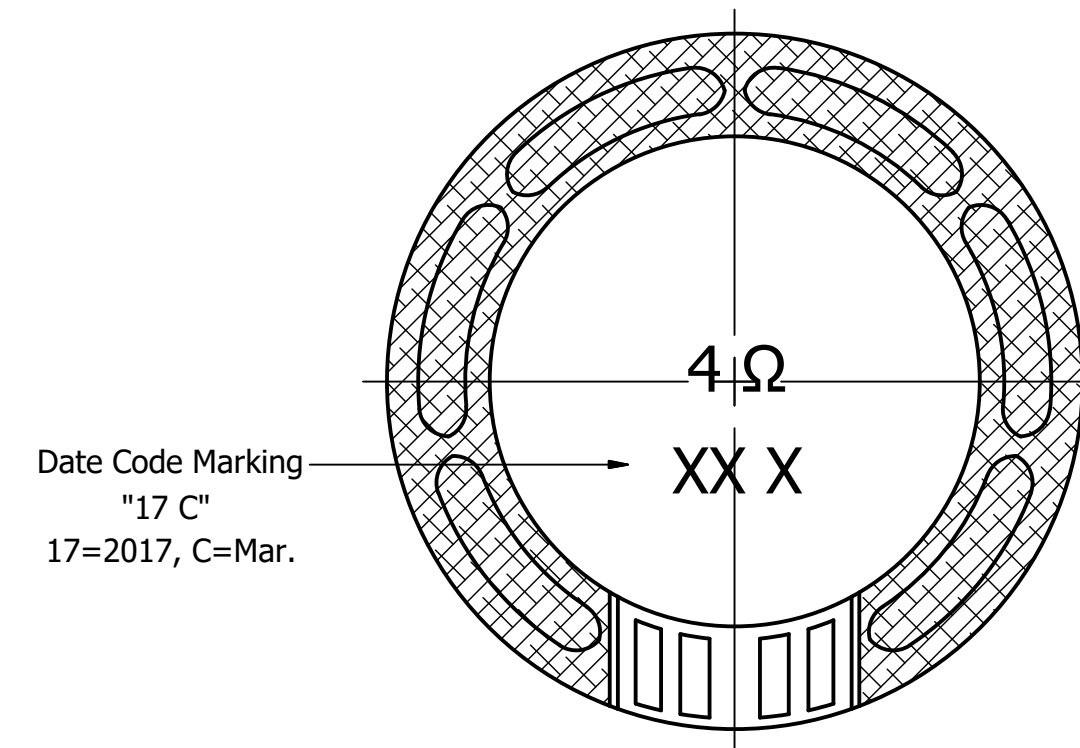

Part Number:	SW230704-1	
DRAWN	CJ	3/10/2017
CHECKED		10/9/2017
P.D.		10/9/2017
Description:	Waterproof Dynamic Speaker	
APPROVED	C.E.	10/9/2017
This document contains data proprietary to DB Unlimited. Any use or reproduction, in any form, without prior written permission of DB Unlimited is prohibited. All terms and conditions can be found at <a href="http://www.dbunlimitedco.com">www.dbunlimitedco.com</a>		

Top View

Side View

Bottom View

Items	Specifications	Conditions
Sound Pressure Level	90	dB (@ 10cm), Avg.
Resonant Frequency	700	Hz
Frequency Range	700 ~ 10,000	Hz
Nominal Power	1	W
Max. Power	1.5	W
Impedance	4	Ω
Cone Material	Mylar	
Mount Type	Flush Mount	
IP Rating	IP67	
Storage Temperature	-20 ~ +70	°C
Operating Temperature	-20 ~ +70	°C
Weight	3.13	g

REVISION HISTORY			
REV	DESCRIPTION	DATE	APPROVED
	Released from Engineering	10/9/2017	C.E.

NOTES	
1)	All dimensions are in mm unless otherwise noted
2)	All tolerances are ± 0.3 mm unless otherwise noted
3)	All parts meet RoHS
4)	Subject to change or redrawn without notice