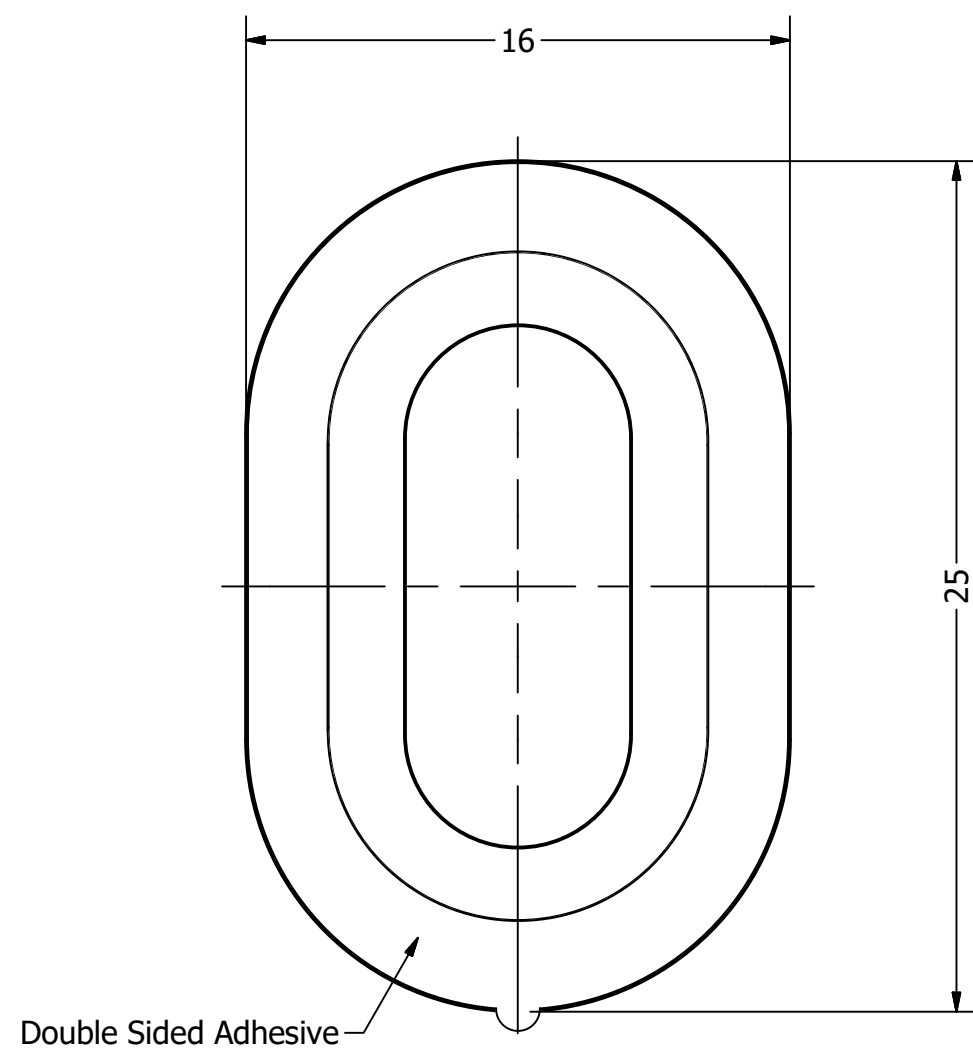

Part Number:	SW250808-1	
DRAWN	CJ	3/13/2017
CHECKED		10/2/2017
P.D.		10/2/2017
Description:	Waterproof Dynamic Speaker	
APPROVED	C.E.	10/2/2017
This document contains data proprietary to DB Unlimited. Any use or reproduction, in any form, without prior written permission of DB Unlimited is prohibited. All terms and conditions can be found at www.dbunlimitedco.com		

Top View

Side View

Bottom View

Items	Specifications	Conditions
Sound Pressure Level	92	dB (@ 10cm), Avg.
Resonant Frequency	850	Hz
Frequency Range	850 ~ 10,000	Hz
Nominal Power	0.5	W
Max. Power	1	W
Impedance	8	Ω
Cone Material	Mylar	
Mount Type	Flush Mount	
IP Rating	IP67	
Storage Temperature	-20 ~ +55	°C
Operating Temperature	-20 ~ +55	°C
Weight	3.02	g

REVISION HISTORY

REV	DESCRIPTION	DATE	APPROVED
	Released from Engineering	10/2/2017	C.E.

NOTES

- 1) All dimensions are in mm unless otherwise noted
- 2) All tolerances are ± 0.2 mm unless otherwise noted
- 3) All parts meet RoHS
- 4) Subject to change or redrawn without notice