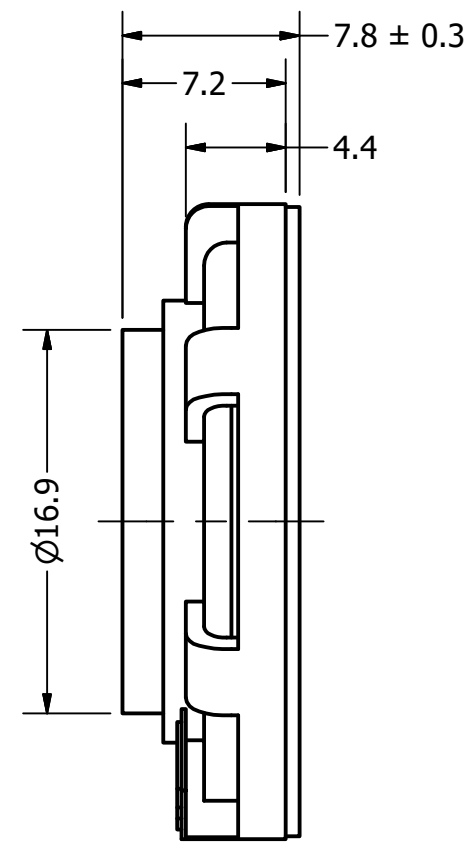

Part Number:	SW280408-2	
DRAWN	CJ	3/24/2017
CHECKED		10/2/2017
P.D.		10/2/2017
Description:	Waterproof Dynamic Speaker	
APPROVED	C.E.	10/2/2017
This document contains data proprietary to DB Unlimited. Any use or reproduction, in any form, without prior written permission of DB Unlimited is prohibited. All terms and conditions can be found at <a href="http://www.dbunlimitedco.com">www.dbunlimitedco.com</a>		

Top View

Side View

Bottom View

Items	Specifications	Conditions
Sound Pressure Level	89	dB (@ 10cm), Avg.
Resonant Frequency	400	Hz
Frequency Range	400 ~ 10,000	Hz
Nominal Power	0.8	W
Max. Power	1.2	W
Impedance	8	Ω
Cone Material	Mylar	
Mount Type	Flush Mount	
IP Rating	IP67	
Storage Temperature	-20 ~ +55	°C
Operating Temperature	-20 ~ +55	°C
Weight	6.68	g

REVISION HISTORY			
REV	DESCRIPTION	DATE	APPROVED
	Released from Engineering	10/2/2017	C.E.

NOTES	
1) All dimensions are in mm unless otherwise noted	
2) All tolerances are ± 0.2 mm unless otherwise noted	
3) All parts meet RoHS	
4) Subject to change or redrawn without notice	