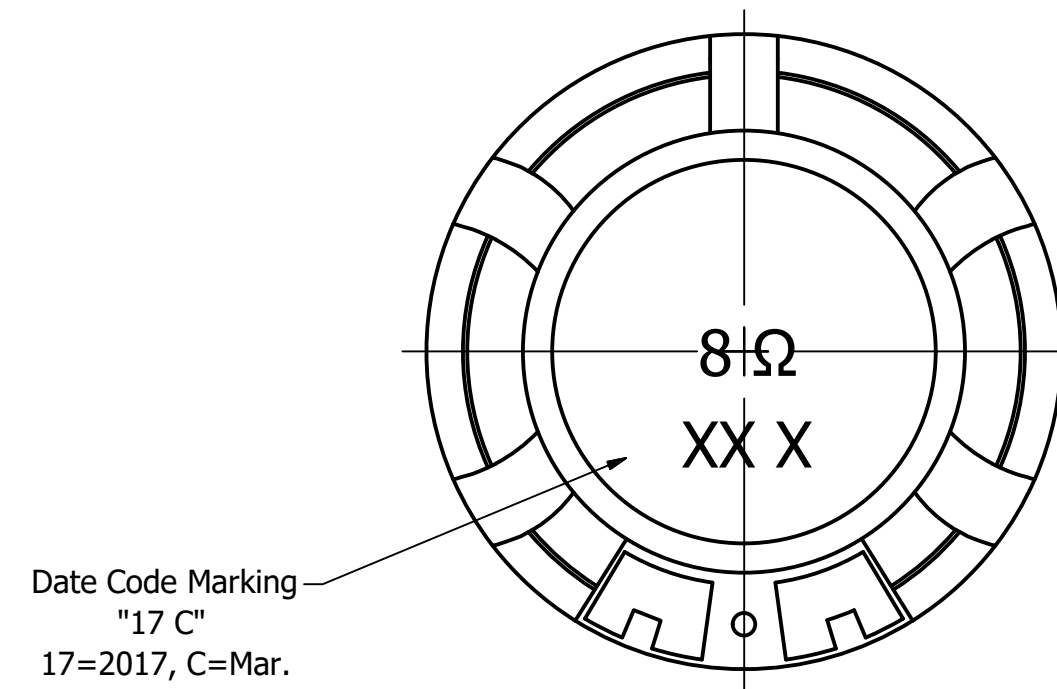

Part Number:	SW280408-2	
DRAWN	CJ	3/24/2017
CHECKED		10/2/2017
P.D.		10/2/2017
Description:	Waterproof Dynamic Speaker	
APPROVED	C.E.	10/2/2017
This document contains data proprietary to DB Unlimited. Any use or reproduction, in any form, without prior written permission of DB Unlimited is prohibited. All terms and conditions can be found at <a href="http://www.dbunlimitedco.com">www.dbunlimitedco.com</a>		

Top View

Side View

Bottom View

Items	Specifications	Conditions
Sound Pressure Level	89	dB (@ 10cm), Avg.
Resonant Frequency	400	Hz
Frequency Range	400 ~ 10,000	Hz
Nominal Power	0.8	W
Max. Power	1.2	W
Impedance	8	Ω
Cone Material	Mylar	
Mount Type	Flush Mount	
IP Rating	IP67	
Storage Temperature	-20 ~ +55	°C
Operating Temperature	-20 ~ +55	°C
Weight	6.68	g

REVISION HISTORY			
REV	DESCRIPTION	DATE	APPROVED
	Released from Engineering	10/2/2017	C.E.

NOTES	
1) All dimensions are in mm unless otherwise noted	
2) All tolerances are ± 0.2 mm unless otherwise noted	
3) All parts meet RoHS	
4) Subject to change or redrawn without notice	