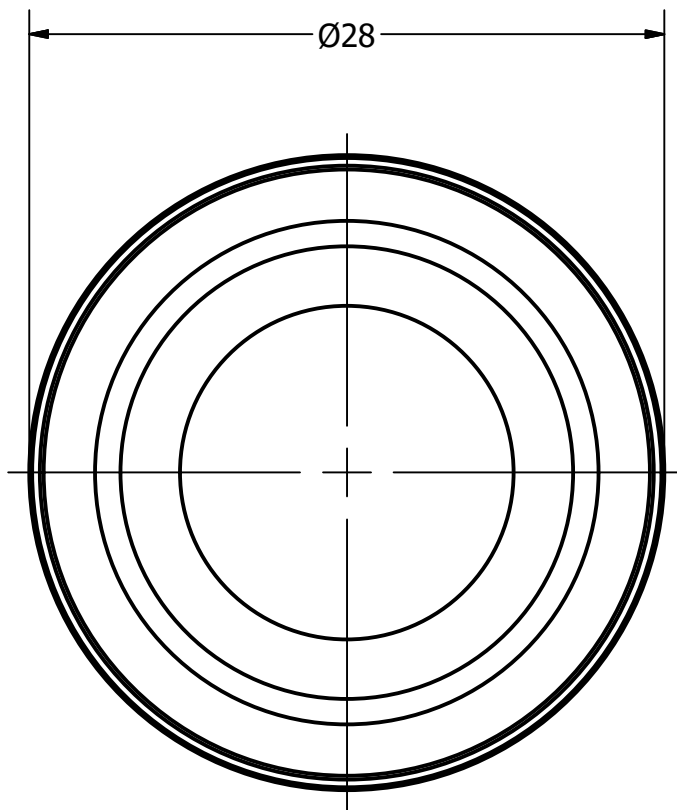

Part Number:	SW280408-2	
DRAWN	CJ	3/24/2017
CHECKED		10/2/2017
P.D.		10/2/2017
Description:	Waterproof Dynamic Speaker	
APPROVED	C.E.	10/2/2017
This document contains data proprietary to DB Unlimited. Any use or reproduction, in any form, without prior written permission of DB Unlimited is prohibited. All terms and conditions can be found at <a href="http://www.dbunlimitedco.com">www.dbunlimitedco.com</a>		

Top View

Side View

Bottom View

Items	Specifications	Conditions
Sound Pressure Level	89	dB (@ 10cm), Avg.
Resonant Frequency	400	Hz
Frequency Range	400 ~ 10,000	Hz
Nominal Power	0.8	W
Max. Power	1.2	W
Impedance	8	Ω
Cone Material	Mylar	
Mount Type	Flush Mount	
IP Rating	IP67	
Storage Temperature	-20 ~ +55	°C
Operating Temperature	-20 ~ +55	°C
Weight	6.68	g