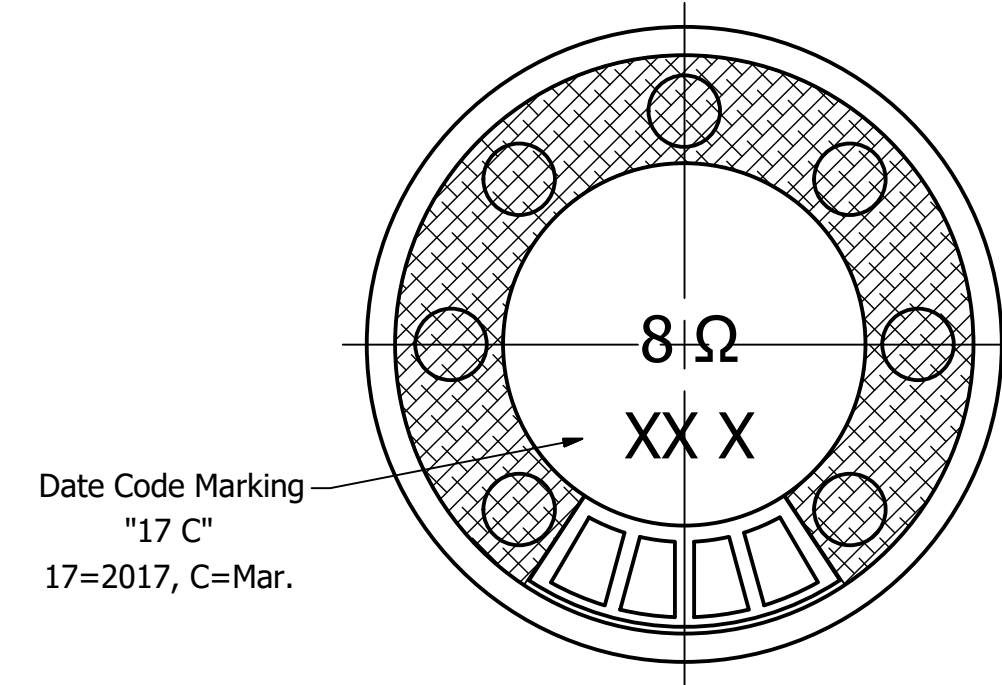

Part Number:	SW280708-1	
DRAWN	CJ	3/23/2017
CHECKED	P.D.	10/2/2017
Description:	Waterproof Dynamic Speaker	
APPROVED	C.E.	10/2/2017
This document contains data proprietary to DB Unlimited. Any use or reproduction, in any form, without prior written permission of DB Unlimited is prohibited. All terms and conditions can be found at <a href="http://www.dbunlimitedco.com">www.dbunlimitedco.com</a>		

Top View

Side View

Bottom View

Items	Specifications	Conditions
Sound Pressure Level	92	dB (@ 10cm), Avg.
Resonant Frequency	700	Hz
Frequency Range	700 ~ 10,000	Hz
Nominal Power	1.5	W
Max. Power	2	W
Impedance	8	Ω
Cone Material	Mylar	
Mount Type	Flush Mount	
IP Rating	IP67	
Storage Temperature	-20 ~ +55	°C
Operating Temperature	-20 ~ +55	°C
Weight	6.85	g

REVISION HISTORY			
REV	DESCRIPTION	DATE	APPROVED
	Released from Engineering	10/2/2017	C.E.

NOTES	
1) All dimensions are in mm unless otherwise noted	
2) All tolerances are ± 0.3 mm unless otherwise noted	
3) All parts meet RoHS	
4) Subject to change or redrawn without notice	