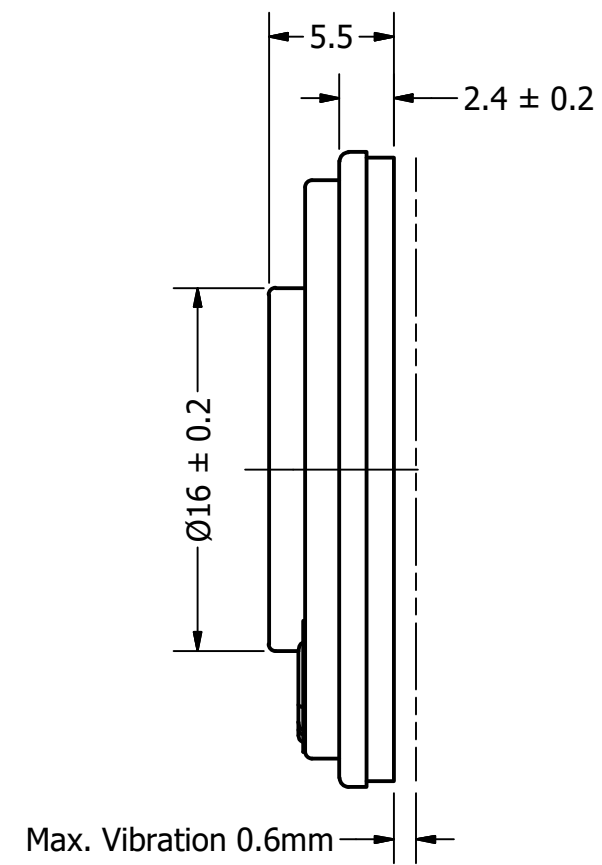

Part Number:	SW280708-1	
DRAWN	CJ	3/23/2017
CHECKED	P.D.	10/2/2017
Description:	Waterproof Dynamic Speaker	
APPROVED	C.E.	10/2/2017
This document contains data proprietary to DB Unlimited. Any use or reproduction, in any form, without prior written permission of DB Unlimited is prohibited. All terms and conditions can be found at <a href="http://www.dbunlimitedco.com">www.dbunlimitedco.com</a>		

Top View

Side View

Bottom View

Items	Specifications	Conditions
Sound Pressure Level	92	dB (@ 10cm), Avg.
Resonant Frequency	700	Hz
Frequency Range	700 ~ 10,000	Hz
Nominal Power	1.5	W
Max. Power	2	W
Impedance	8	Ω
Cone Material	Mylar	
Mount Type	Flush Mount	
IP Rating	IP67	
Storage Temperature	-20 ~ +55	°C
Operating Temperature	-20 ~ +55	°C
Weight	6.85	g

REVISION HISTORY			
REV	DESCRIPTION	DATE	APPROVED
	Released from Engineering	10/2/2017	C.E.

NOTES	
1) All dimensions are in mm unless otherwise noted	
2) All tolerances are ± 0.3 mm unless otherwise noted	
3) All parts meet RoHS	
4) Subject to change or redrawn without notice	