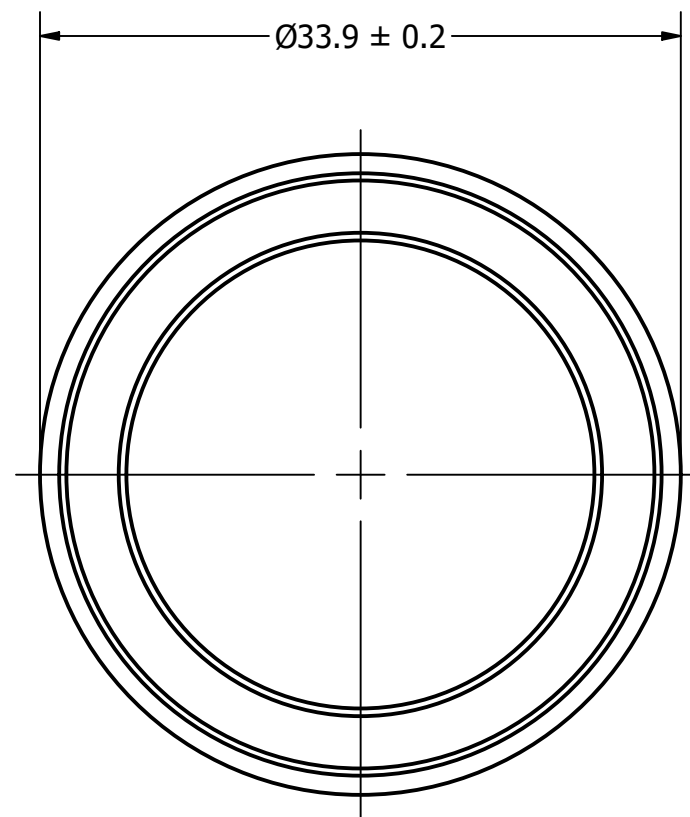

Part Number:	SW330204-1	
	DRAWN CJ	11/20/2018
Description:	Waterproof Dynamic Speaker	
	CHECKED C.H.	11/29/2018
	APPROVED C.E.	11/29/2018
This document contains data proprietary to DB Unlimited. Any use or reproduction, in any form, without prior written permission of DB Unlimited is prohibited. All terms and conditions can be found at www.dbunlimitedco.com		

Top View

Side View

Bottom View

Items	Specifications	Conditions
Sound Pressure Level	99	dB (@ 10cm), Avg.
Resonant Frequency	280	Hz
Frequency Range	280 ~ 20,000	Hz
Nominal Power	2.5	W
Max. Power	3	W
Impedance	4	Ω
Cone Material	Aluminum	
Mount Type	Flush Mount	
IP Rating	IP67	
Storage Temperature	-20 ~ +55	°C
Operating Temperature	-20 ~ +55	°C
Weight	34	g