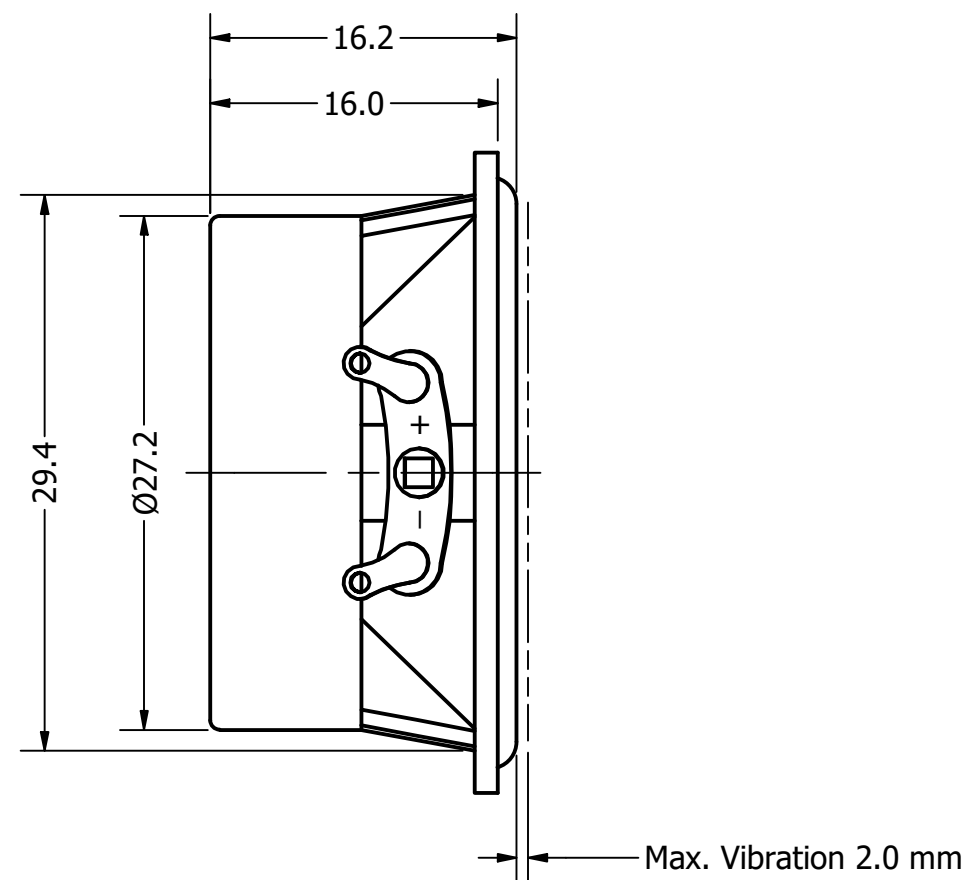

Part Number:	SW330204-1	
	DRAWN CJ	11/20/2018
Description:	Waterproof Dynamic Speaker	
	CHECKED C.H.	11/29/2018
	APPROVED C.E.	11/29/2018
This document contains data proprietary to DB Unlimited. Any use or reproduction, in any form, without prior written permission of DB Unlimited is prohibited. All terms and conditions can be found at www.dbunlimitedco.com		

Top View

Side View

Bottom View

Items	Specifications	Conditions
Sound Pressure Level	99	dB (@ 10cm), Avg.
Resonant Frequency	280	Hz
Frequency Range	280 ~ 20,000	Hz
Nominal Power	2.5	W
Max. Power	3	W
Impedance	4	Ω
Cone Material	Aluminum	
Mount Type	Flush Mount	
IP Rating	IP67	
Storage Temperature	-20 ~ +55	°C
Operating Temperature	-20 ~ +55	°C
Weight	34	g

REVISION HISTORY			
REV	DESCRIPTION	DATE	APPROVED
	Released from Engineering	11/29/2018	C.E.

NOTES	
1) All dimensions are in mm unless otherwise noted	
2) All tolerances are ± 0.5 mm unless otherwise noted	
3) All parts meet RoHS	
4) Subject to change or redrawn without notice	