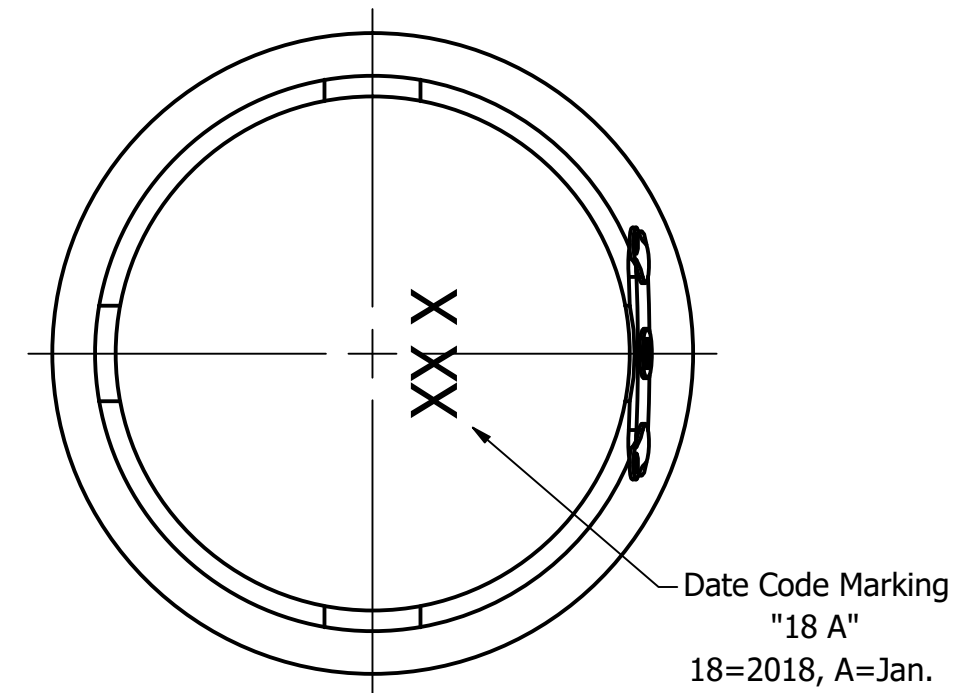

Part Number:	SW330204-1	
	DRAWN CJ	11/20/2018
Description:	Waterproof Dynamic Speaker	
	CHECKED C.H.	11/29/2018
	APPROVED C.E.	11/29/2018
This document contains data proprietary to DB Unlimited. Any use or reproduction, in any form, without prior written permission of DB Unlimited is prohibited. All terms and conditions can be found at www.dbunlimitedco.com		

Top View

Side View

Bottom View

Items	Specifications	Conditions
Sound Pressure Level	99	dB (@ 10cm), Avg.
Resonant Frequency	280	Hz
Frequency Range	280 ~ 20,000	Hz
Nominal Power	2.5	W
Max. Power	3	W
Impedance	4	Ω
Cone Material	Aluminum	
Mount Type	Flush Mount	
IP Rating	IP67	
Storage Temperature	-20 ~ +55	°C
Operating Temperature	-20 ~ +55	°C
Weight	34	g

REVISION HISTORY			
REV	DESCRIPTION	DATE	APPROVED
	Released from Engineering	11/29/2018	C.E.

NOTES	
1) All dimensions are in mm unless otherwise noted	
2) All tolerances are ± 0.5 mm unless otherwise noted	
3) All parts meet RoHS	
4) Subject to change or redrawn without notice	