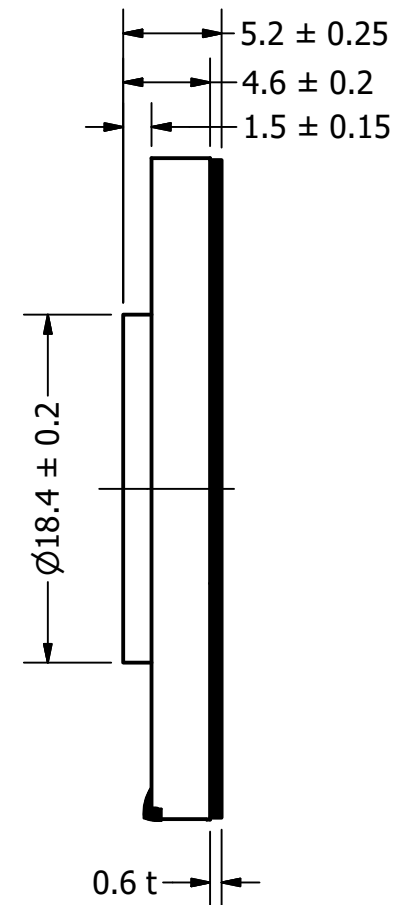

Part Number:	SW350608-1	
DRAWN	CJ	4/14/2017
CHECKED	P.D.	10/6/2017
Description:	Waterproof Dynamic Speaker	
APPROVED	C.E.	10/6/2017
This document contains data proprietary to DB Unlimited. Any use or reproduction, in any form, without prior written permission of DB Unlimited is prohibited. All terms and conditions can be found at www.dbunlimitedco.com		

Top View

Side View

Bottom View

Items	Specifications	Conditions
Sound Pressure Level	90	dB (@ 10cm), Avg.
Resonant Frequency	600	Hz
Frequency Range	600 ~ 10,000	Hz
Nominal Power	1.2	W
Max. Power	1.5	W
Impedance	8	Ω
Cone Material	Mylar	
Mount Type	Flush Mount	
IP Rating	IP67	
Storage Temperature	-20 ~ +55	°C
Operating Temperature	-20 ~ +55	°C
Weight	5.51	g

REVISION HISTORY

REV	DESCRIPTION	DATE	APPROVED
	Released from Engineering	10/6/2017	C.E.

NOTES

- 1) All dimensions are in mm unless otherwise noted
- 2) All tolerances are ± 0.4 mm unless otherwise noted
- 3) All parts meet RoHS
- 4) Subject to change or redrawn without notice