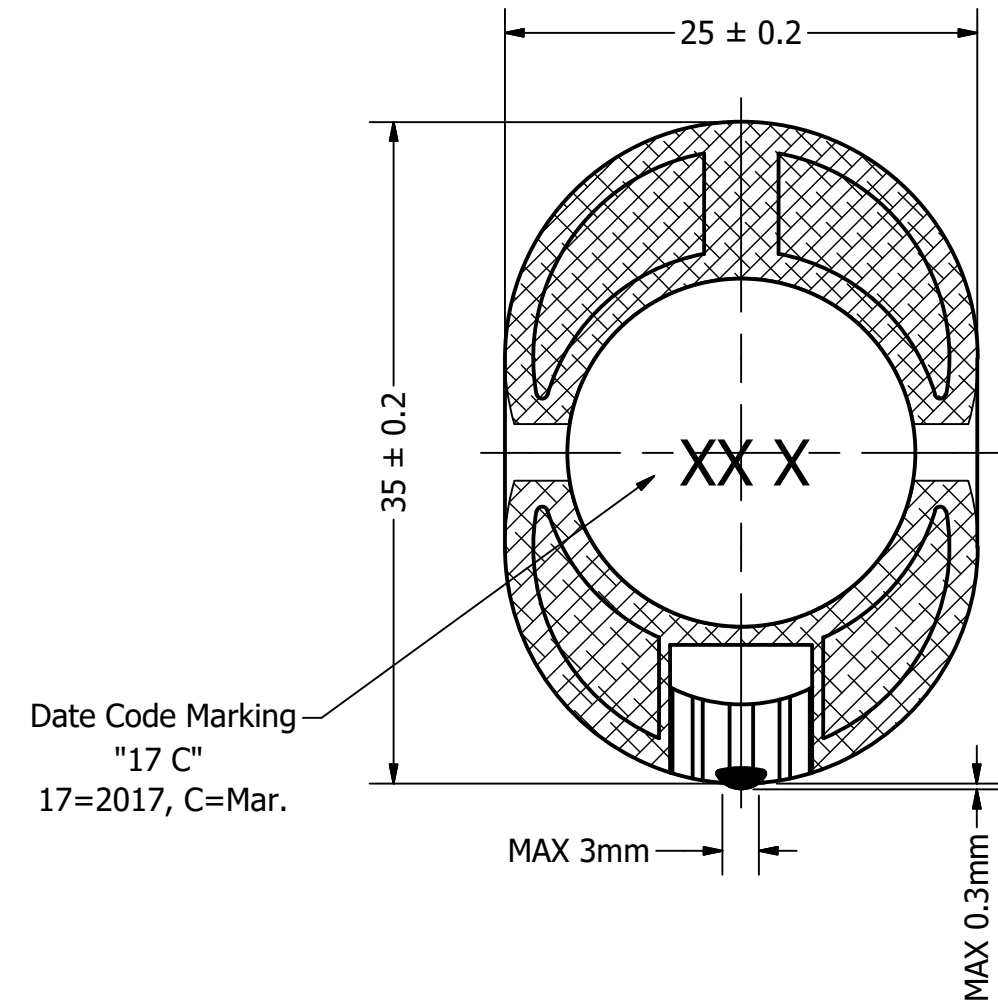

Part Number:	SW350608-1	
DRAWN	CJ	4/14/2017
CHECKED	P.D.	10/6/2017
Description:	Waterproof Dynamic Speaker	
APPROVED	C.E.	10/6/2017
This document contains data proprietary to DB Unlimited. Any use or reproduction, in any form, without prior written permission of DB Unlimited is prohibited. All terms and conditions can be found at www.dbunlimitedco.com		

Top View

Side View

Bottom View

Items	Specifications	Conditions
Sound Pressure Level	90	dB (@ 10cm), Avg.
Resonant Frequency	600	Hz
Frequency Range	600 ~ 10,000	Hz
Nominal Power	1.2	W
Max. Power	1.5	W
Impedance	8	Ω
Cone Material	Mylar	
Mount Type	Flush Mount	
IP Rating	IP67	
Storage Temperature	-20 ~ +55	°C
Operating Temperature	-20 ~ +55	°C
Weight	5.51	g

REVISION HISTORY

REV	DESCRIPTION	DATE	APPROVED
	Released from Engineering	10/6/2017	C.E.

NOTES

- 1) All dimensions are in mm unless otherwise noted
- 2) All tolerances are ± 0.4 mm unless otherwise noted
- 3) All parts meet RoHS
- 4) Subject to change or redrawn without notice