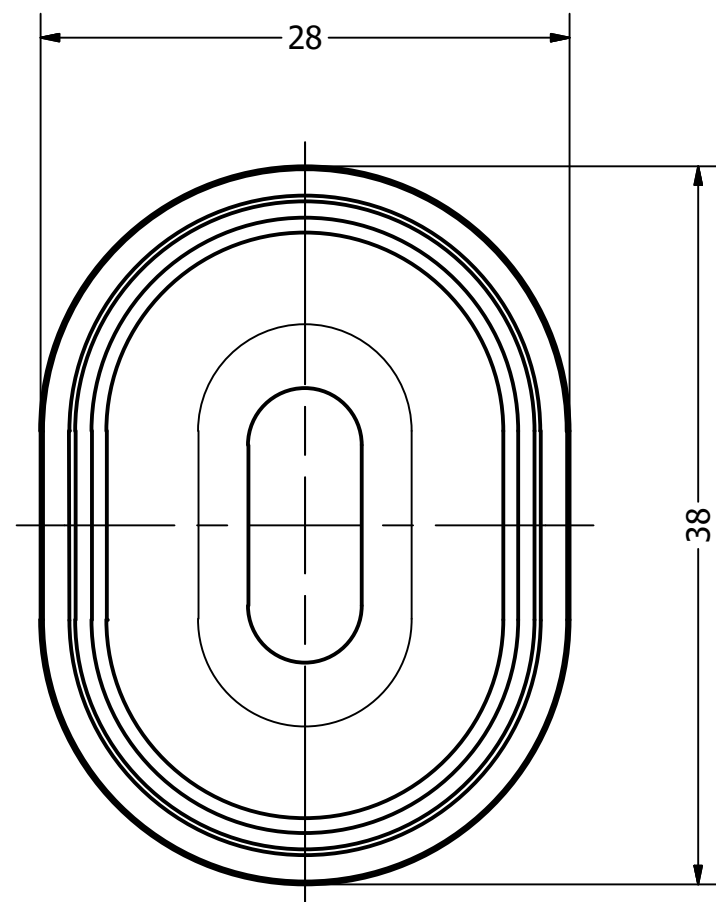

Part Number: SW380408-1	DRAWN CJ	3/13/2017
	CHECKED P.D.	10/5/2017
Description: Waterproof Dynamic Speaker	APPROVED C.E.	10/5/2017
	This document contains data proprietary to DB Unlimited. Any use or reproduction, in any form, without prior written permission of DB Unlimited is prohibited. All terms and conditions can be found at www.dbunlimitedco.com	

Top View

Side View

Bottom View

Items	Specifications	Conditions
Sound Pressure Level	90	dB (@ 10cm), Avg.
Resonant Frequency	400	Hz
Frequency Range	400 ~ 10,000	Hz
Nominal Power	2	W
Max. Power	2.5	W
Impedance	8	Ω
Cone Material	Mylar	
Mount Type	Flush Mount	
IP Rating	IP67	
Storage Temperature	-20 ~ +55	°C
Operating Temperature	-20 ~ +55	°C
Weight	7.9	g

REVISION HISTORY			
REV	DESCRIPTION	DATE	APPROVED
	Released from Engineering	10/5/2017	C.E.

NOTES	
1) All dimensions are in mm unless otherwise noted	
2) All tolerances are ± 0.3 mm unless otherwise noted	
3) All parts meet RoHS	
4) Subject to change or redrawn without notice	