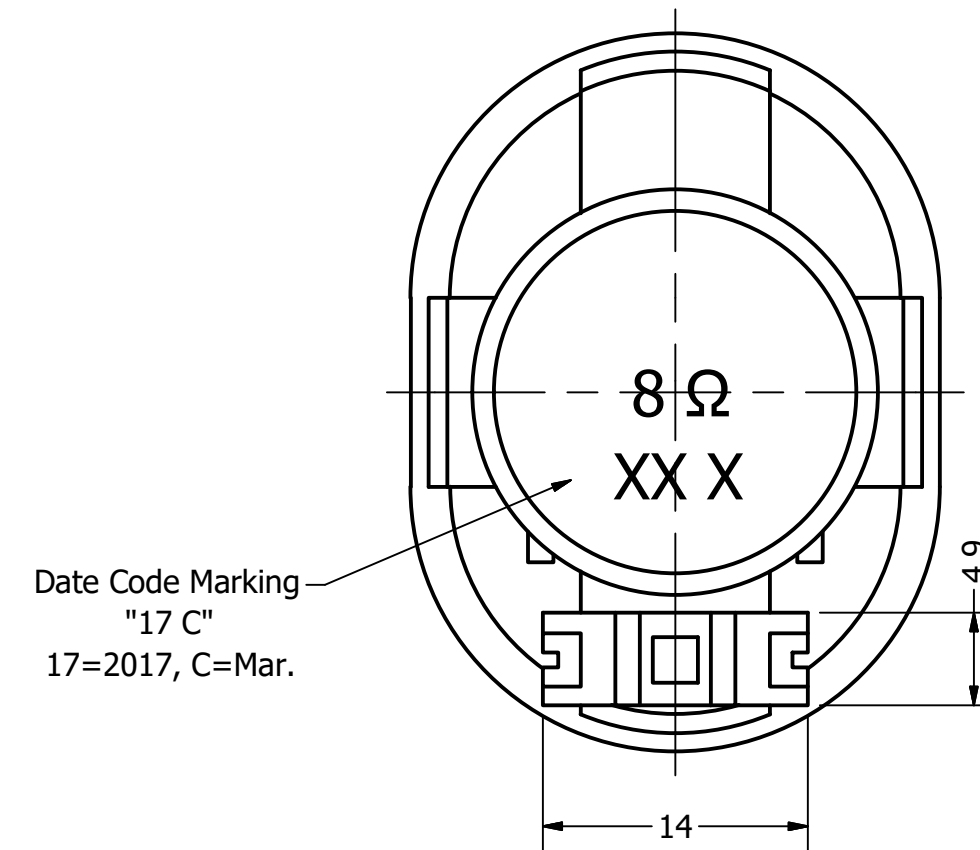

Part Number: SW380408-1	DRAWN CJ	3/13/2017
	CHECKED P.D.	10/5/2017
Description: Waterproof Dynamic Speaker	APPROVED C.E.	10/5/2017
	This document contains data proprietary to DB Unlimited. Any use or reproduction, in any form, without prior written permission of DB Unlimited is prohibited. All terms and conditions can be found at www.dbunlimitedco.com	

Top View

Side View

Bottom View

Items	Specifications	Conditions
Sound Pressure Level	90	dB (@ 10cm), Avg.
Resonant Frequency	400	Hz
Frequency Range	400 ~ 10,000	Hz
Nominal Power	2	W
Max. Power	2.5	W
Impedance	8	Ω
Cone Material	Mylar	
Mount Type	Flush Mount	
IP Rating	IP67	
Storage Temperature	-20 ~ +55	°C
Operating Temperature	-20 ~ +55	°C
Weight	7.9	g

REVISION HISTORY			
REV	DESCRIPTION	DATE	APPROVED
	Released from Engineering	10/5/2017	C.E.

NOTES	
1) All dimensions are in mm unless otherwise noted	
2) All tolerances are ± 0.3 mm unless otherwise noted	
3) All parts meet RoHS	
4) Subject to change or redrawn without notice	