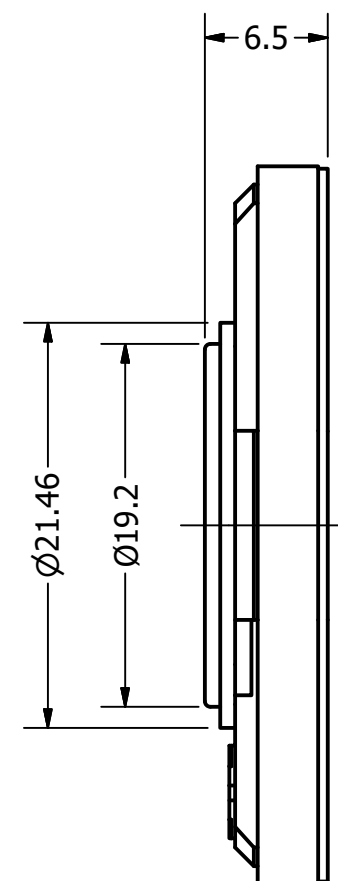

Part Number: SW380408-1	DRAWN CJ	3/13/2017
	CHECKED P.D.	10/5/2017
Description: Waterproof Dynamic Speaker	APPROVED C.E.	10/5/2017
	This document contains data proprietary to DB Unlimited. Any use or reproduction, in any form, without prior written permission of DB Unlimited is prohibited. All terms and conditions can be found at www.dbunlimitedco.com	

Top View

Side View

Bottom View

Items	Specifications	Conditions
Sound Pressure Level	90	dB (@ 10cm), Avg.
Resonant Frequency	400	Hz
Frequency Range	400 ~ 10,000	Hz
Nominal Power	2	W
Max. Power	2.5	W
Impedance	8	Ω
Cone Material	Mylar	
Mount Type	Flush Mount	
IP Rating	IP67	
Storage Temperature	-20 ~ +55	°C
Operating Temperature	-20 ~ +55	°C
Weight	7.9	g

REVISION HISTORY			
REV	DESCRIPTION	DATE	APPROVED
	Released from Engineering	10/5/2017	C.E.

NOTES	
1) All dimensions are in mm unless otherwise noted	
2) All tolerances are ± 0.3 mm unless otherwise noted	
3) All parts meet RoHS	
4) Subject to change or redrawn without notice	