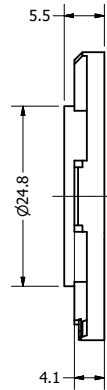

Part Number: <b>SW390608-1</b>	DRAWN CJ	3/23/2017
	CHECKED P.D.	10/5/2017
	APPROVED C.E.	10/5/2017
Description: <b>Waterproof Dynamic Speaker</b>		
This document contains data proprietary to DB Unlimited. Any use or reproduction, in any form, without prior written permission of DB Unlimited is prohibited. All terms and conditions can be found at <a href="http://www.dbunlimitedco.com">www.dbunlimitedco.com</a>		

Top View

Side View

Bottom View

Items	Specifications	Conditions
Sound Pressure Level	95	dB (@ 10cm), Avg.
Resonant Frequency	600	Hz
Frequency Range	600 ~ 20,000	Hz
Nominal Power	1.5	W
Max. Power	2	W
Impedance	8	Ω
Cone Material	Mylar	
Mount Type	Flush Mount	
IP Rating	IP67	
Storage Temperature	-20 ~ +55	°C
Operating Temperature	-20 ~ +55	°C
Weight	8.88	g

REVISION HISTORY

REV	DESCRIPTION	DATE	APPROVED
	Released from Engineering	10/5/2017	C.E.
1	Added polarity marking	10/25/2017	C.E.
2	Update markings	2/28/2018	C.E.

NOTES

- 1) All dimensions are in mm unless otherwise noted
- 2) All tolerances are ± 0.2 mm unless otherwise noted
- 3) All parts meet RoHS
- 4) Subject to change or redrawn without notice