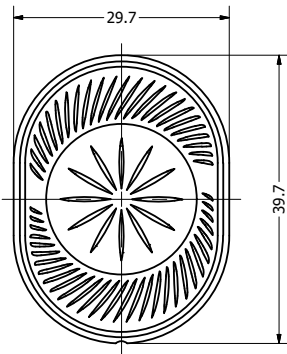

Part Number: <b>SW390608-1</b>	DRAWN CJ	3/23/2017
	CHECKED P.D.	10/5/2017
	APPROVED C.E.	10/5/2017
Description: <b>Waterproof Dynamic Speaker</b>		
This document contains data proprietary to DB Unlimited. Any use or reproduction, in any form, without prior written permission of DB Unlimited is prohibited. All terms and conditions can be found at <a href="http://www.dbunlimitedco.com">www.dbunlimitedco.com</a>		

Top View

Side View

Bottom View

Items	Specifications	Conditions
Sound Pressure Level	95	dB (@ 10cm), Avg.
Resonant Frequency	600	Hz
Frequency Range	600 ~ 20,000	Hz
Nominal Power	1.5	W
Max. Power	2	W
Impedance	8	Ω
Cone Material	Mylar	
Mount Type	Flush Mount	
IP Rating	IP67	
Storage Temperature	-20 ~ +55	°C
Operating Temperature	-20 ~ +55	°C
Weight	8.88	g

REVISION HISTORY

REV	DESCRIPTION	DATE	APPROVED
	Released from Engineering	10/5/2017	C.E.
1	Added polarity marking	10/25/2017	C.E.
2	Update markings	2/28/2018	C.E.

NOTES

- 1) All dimensions are in mm unless otherwise noted
- 2) All tolerances are ± 0.2 mm unless otherwise noted
- 3) All parts meet RoHS
- 4) Subject to change or redrawn without notice