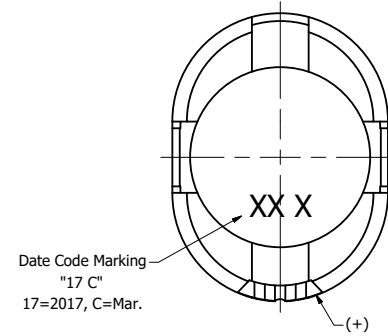

Part Number: <b>SW390608-1</b>	DRAWN CJ	3/23/2017
	CHECKED P.D.	10/5/2017
	APPROVED C.E.	10/5/2017
Description: <b>Waterproof Dynamic Speaker</b>		
This document contains data proprietary to DB Unlimited. Any use or reproduction, in any form, without prior written permission of DB Unlimited is prohibited. All terms and conditions can be found at <a href="http://www.dbunlimitedco.com">www.dbunlimitedco.com</a>		

Top View

Side View

Bottom View

Items	Specifications	Conditions
Sound Pressure Level	95	dB (@ 10cm), Avg.
Resonant Frequency	600	Hz
Frequency Range	600 ~ 20,000	Hz
Nominal Power	1.5	W
Max. Power	2	W
Impedance	8	Ω
Cone Material	Mylar	
Mount Type	Flush Mount	
IP Rating	IP67	
Storage Temperature	-20 ~ +55	°C
Operating Temperature	-20 ~ +55	°C
Weight	8.88	g

REVISION HISTORY

REV	DESCRIPTION	DATE	APPROVED
	Released from Engineering	10/5/2017	C.E.
1	Added polarity marking	10/25/2017	C.E.
2	Update markings	2/28/2018	C.E.

NOTES

- 1) All dimensions are in mm unless otherwise noted
- 2) All tolerances are ± 0.2 mm unless otherwise noted
- 3) All parts meet RoHS
- 4) Subject to change or redrawn without notice