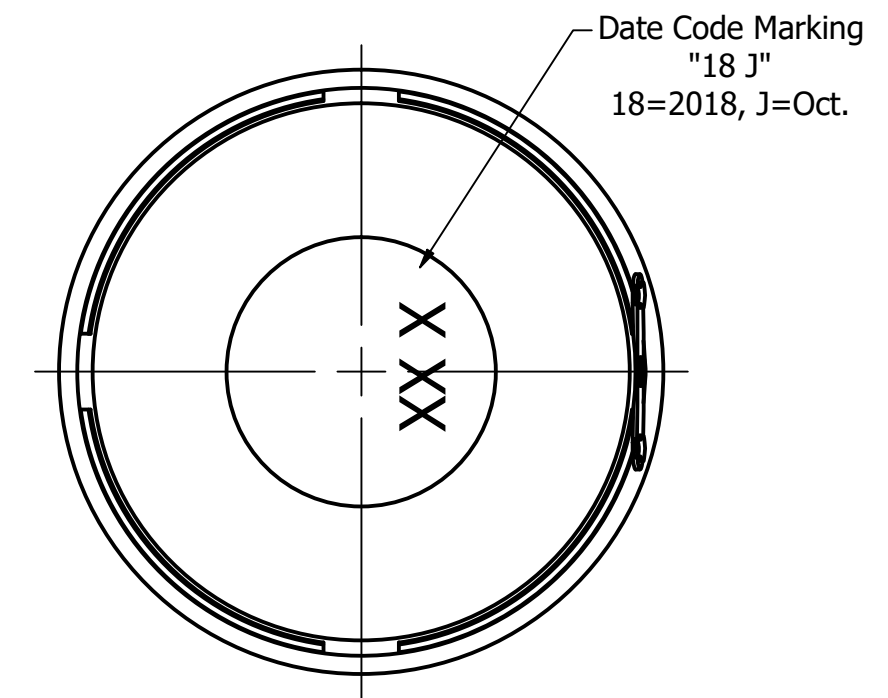

Part Number:	<b>SW400204-1</b>	
DRAWN	CJ	10/24/2018
CHECKED	C.H.	10/25/2018
Description:	<b>Waterproof Dynamic Speaker</b>	
	APPROVED	C.E.
		10/25/2018
This document contains data proprietary to DB Unlimited. Any use or reproduction, in any form, without prior written permission of DB Unlimited is prohibited. All terms and conditions can be found at <a href="http://www.dbunlimitedco.com">www.dbunlimitedco.com</a>		

Top View

Side View

Bottom View

Items	Specifications	Conditions
Sound Pressure Level	99	dB (@ 10cm), Avg.
Resonant Frequency	220	Hz
Frequency Range	220 ~ 20,000	Hz
Nominal Power	3	W
Max. Power	4	W
Impedance	4	$\Omega$
Cone Material	PU + Aluminum	
Mount Type	Flush Mount	
IP Rating	IP67	
Storage Temperature	-20 ~ +55	$^{\circ}\text{C}$
Operating Temperature	-20 ~ +55	$^{\circ}\text{C}$
Weight	18.5	g

REVISION HISTORY			
REV	DESCRIPTION	DATE	APPROVED
	Released from Engineering	10/25/2018	C.E.

NOTES			
1) All dimensions are in mm unless otherwise noted			
2) All tolerances are $\pm 0.5$ mm unless otherwise noted			
3) All parts meet RoHS			
4) Subject to change or redrawn without notice			