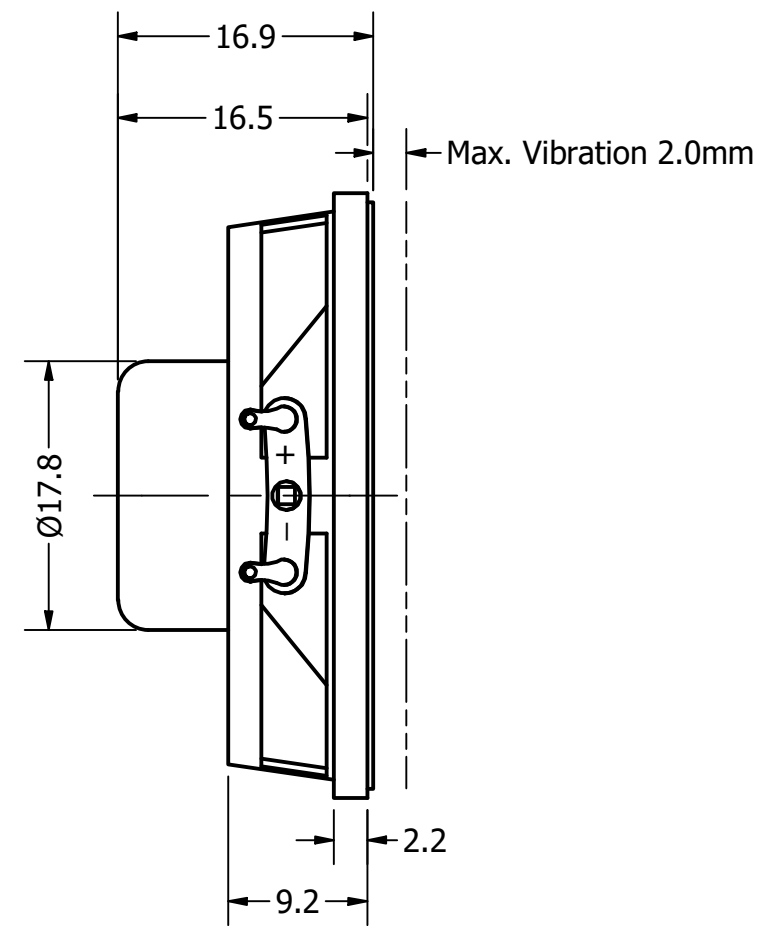

Part Number:	<b>SW400204-1</b>	
DRAWN	CJ	10/24/2018
CHECKED	C.H.	10/25/2018
Description:	<b>Waterproof Dynamic Speaker</b>	
	APPROVED	C.E.
		10/25/2018
This document contains data proprietary to DB Unlimited. Any use or reproduction, in any form, without prior written permission of DB Unlimited is prohibited. All terms and conditions can be found at <a href="http://www.dbunlimitedco.com">www.dbunlimitedco.com</a>		

Top View

Side View

Bottom View

Items	Specifications	Conditions
Sound Pressure Level	99	dB (@ 10cm), Avg.
Resonant Frequency	220	Hz
Frequency Range	220 ~ 20,000	Hz
Nominal Power	3	W
Max. Power	4	W
Impedance	4	$\Omega$
Cone Material	PU + Aluminum	
Mount Type	Flush Mount	
IP Rating	IP67	
Storage Temperature	-20 ~ +55	$^{\circ}\text{C}$
Operating Temperature	-20 ~ +55	$^{\circ}\text{C}$
Weight	18.5	g

REVISION HISTORY			
REV	DESCRIPTION	DATE	APPROVED
	Released from Engineering	10/25/2018	C.E.

NOTES			
1) All dimensions are in mm unless otherwise noted			
2) All tolerances are $\pm 0.5$ mm unless otherwise noted			
3) All parts meet RoHS			
4) Subject to change or redrawn without notice			