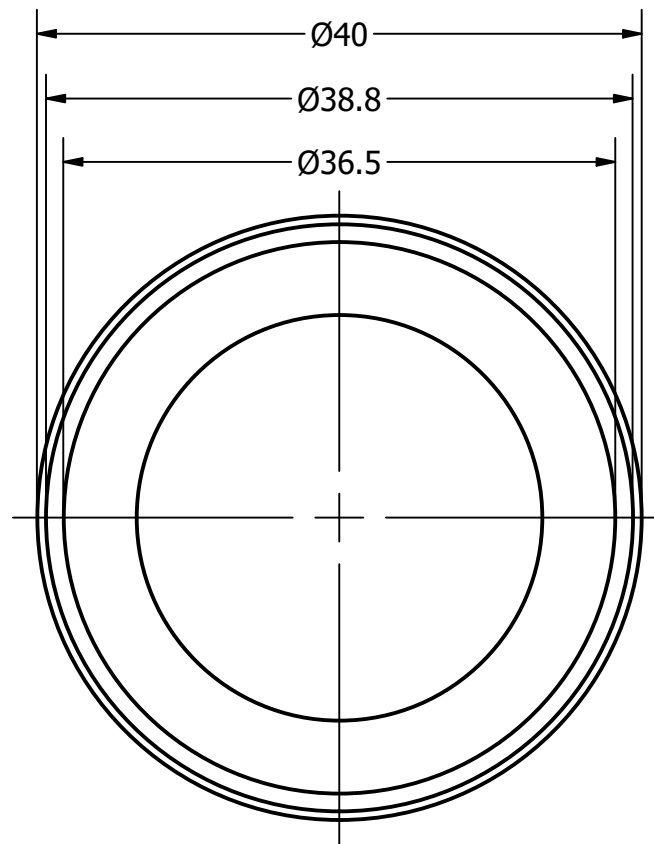

Part Number:	<b>SW400204-1</b>	
DRAWN	CJ	10/24/2018
CHECKED	C.H.	10/25/2018
Description:	<b>Waterproof Dynamic Speaker</b>	
	APPROVED	C.E.
		10/25/2018
This document contains data proprietary to DB Unlimited. Any use or reproduction, in any form, without prior written permission of DB Unlimited is prohibited. All terms and conditions can be found at <a href="http://www.dbunlimitedco.com">www.dbunlimitedco.com</a>		

Top View

Side View

Bottom View

Items	Specifications	Conditions
Sound Pressure Level	99	dB (@ 10cm), Avg.
Resonant Frequency	220	Hz
Frequency Range	220 ~ 20,000	Hz
Nominal Power	3	W
Max. Power	4	W
Impedance	4	$\Omega$
Cone Material	PU + Aluminum	
Mount Type	Flush Mount	
IP Rating	IP67	
Storage Temperature	-20 ~ +55	$^{\circ}\text{C}$
Operating Temperature	-20 ~ +55	$^{\circ}\text{C}$
Weight	18.5	g

REVISION HISTORY			
REV	DESCRIPTION	DATE	APPROVED
	Released from Engineering	10/25/2018	C.E.

NOTES			
1) All dimensions are in mm unless otherwise noted			
2) All tolerances are $\pm 0.5$ mm unless otherwise noted			
3) All parts meet RoHS			
4) Subject to change or redrawn without notice			