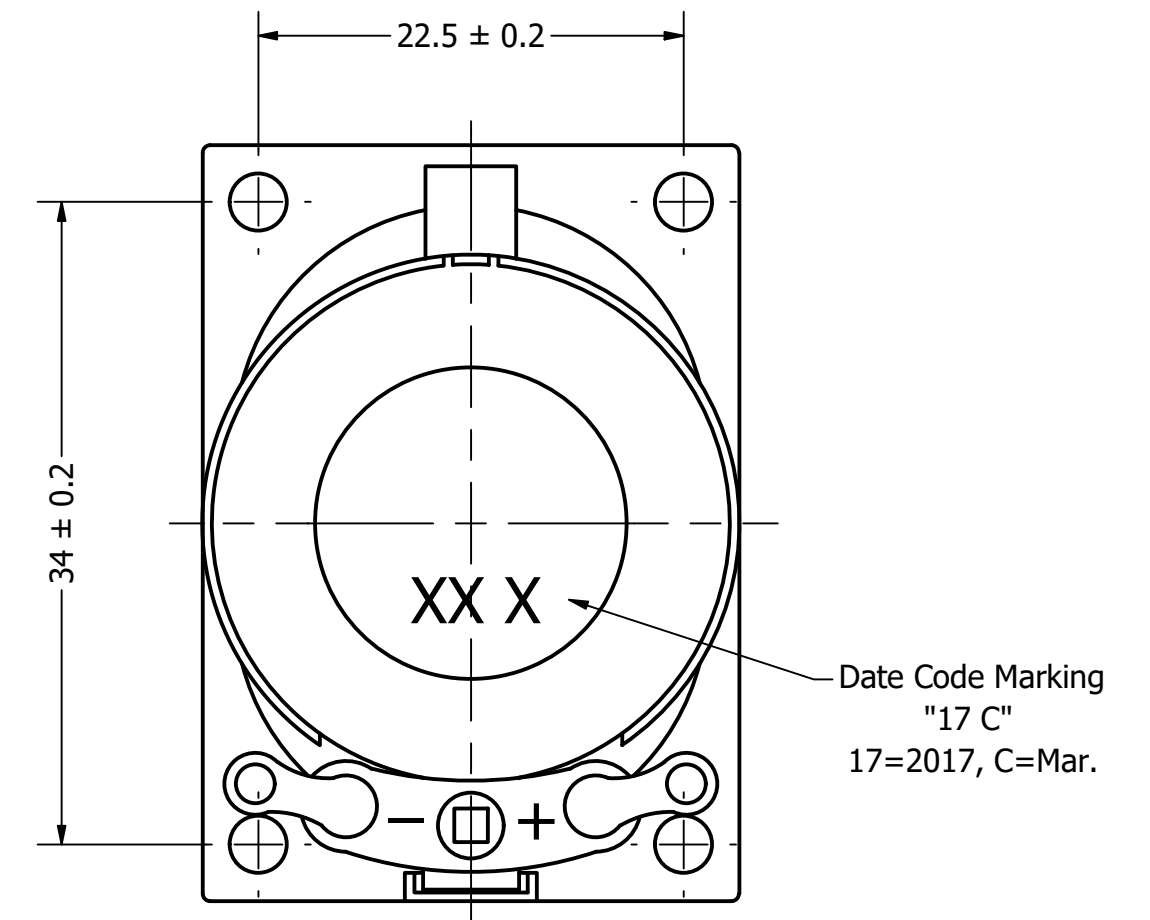

Part Number:	SW400704-1	
DRAWN	CJ	3/23/2017
CHECKED		10/2/2017
P.D.		10/2/2017
Description:	Waterproof Dynamic Speaker	
APPROVED	C.E.	10/2/2017
This document contains data proprietary to DB Unlimited. Any use or reproduction, in any form, without prior written permission of DB Unlimited is prohibited. All terms and conditions can be found at www.dbunlimitedco.com		

Top View

Side View

Bottom View

Items	Specifications	Conditions
Sound Pressure Level	94	dB (@ 10cm), Avg.
Resonant Frequency	750	Hz
Frequency Range	750 ~ 10,000	Hz
Nominal Power	2	W
Max. Power	2.5	W
Impedance	4	Ω
Cone Material	PET	
Mount Type	Frame Mount	
IP Rating	IP67	
Storage Temperature	-20 ~ +55	°C
Operating Temperature	-20 ~ +55	°C
Weight	12.56	g

NOTES	
1)	All dimensions are in mm unless otherwise noted
2)	All tolerances are ± 0.5 mm unless otherwise noted
3)	All parts meet RoHS
4)	Subject to change or redrawn without notice