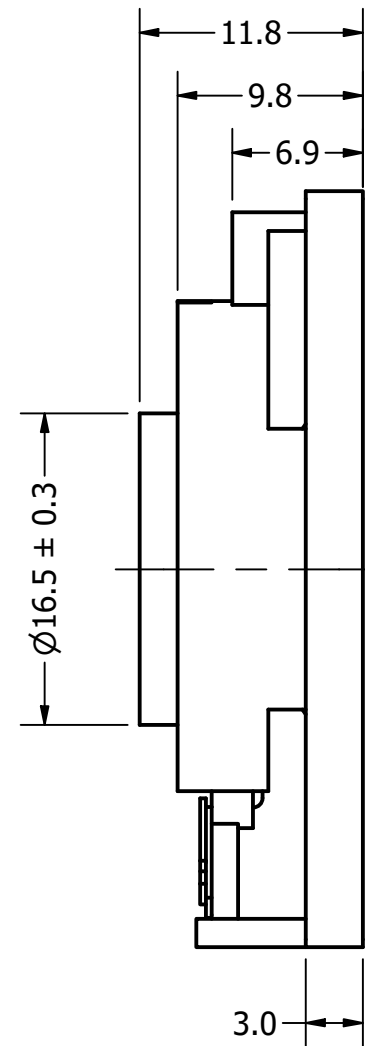

Part Number:	SW400704-1	
DRAWN	CJ	3/23/2017
CHECKED		10/2/2017
P.D.		10/2/2017
Description:	Waterproof Dynamic Speaker	
APPROVED	C.E.	10/2/2017
This document contains data proprietary to DB Unlimited. Any use or reproduction, in any form, without prior written permission of DB Unlimited is prohibited. All terms and conditions can be found at www.dbunlimitedco.com		

Top View

Side View

Bottom View

Items	Specifications	Conditions
Sound Pressure Level	94	dB (@ 10cm), Avg.
Resonant Frequency	750	Hz
Frequency Range	750 ~ 10,000	Hz
Nominal Power	2	W
Max. Power	2.5	W
Impedance	4	Ω
Cone Material	PET	
Mount Type	Frame Mount	
IP Rating	IP67	
Storage Temperature	-20 ~ +55	°C
Operating Temperature	-20 ~ +55	°C
Weight	12.56	g

REVISION HISTORY			
REV	DESCRIPTION	DATE	APPROVED
	Released from Engineering	10/2/2017	C.E.
1	Update markings	2/28/2018	C.E.
2	Updated side and bottom view	6/17/2019	C.E.
3	Updated tolerance	7/7/2023	L.L.

NOTES	
1)	All dimensions are in mm unless otherwise noted
2)	All tolerances are ± 0.5 mm unless otherwise noted
3)	All parts meet RoHS
4)	Subject to change or redrawn without notice