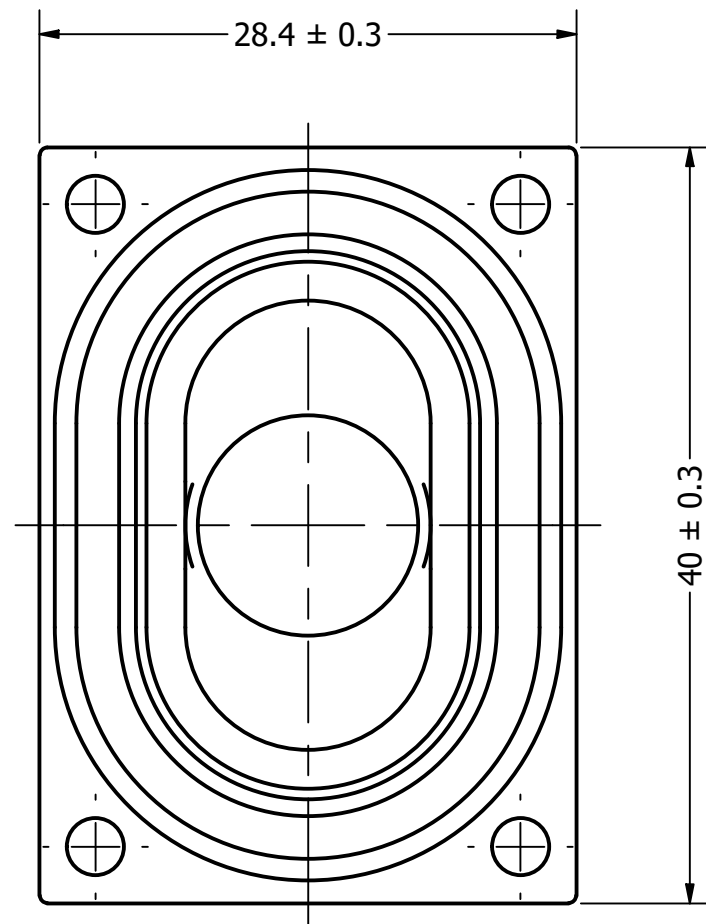

Part Number:	SW400704-1	
DRAWN	CJ	3/23/2017
CHECKED		10/2/2017
P.D.		10/2/2017
Description:	Waterproof Dynamic Speaker	
APPROVED	C.E.	10/2/2017
This document contains data proprietary to DB Unlimited. Any use or reproduction, in any form, without prior written permission of DB Unlimited is prohibited. All terms and conditions can be found at www.dbunlimitedco.com		

Top View

Side View

Bottom View

Items	Specifications	Conditions
Sound Pressure Level	94	dB (@ 10cm), Avg.
Resonant Frequency	750	Hz
Frequency Range	750 ~ 10,000	Hz
Nominal Power	2	W
Max. Power	2.5	W
Impedance	4	Ω
Cone Material	PET	
Mount Type	Frame Mount	
IP Rating	IP67	
Storage Temperature	-20 ~ +55	°C
Operating Temperature	-20 ~ +55	°C
Weight	12.56	g

NOTES	
1)	All dimensions are in mm unless otherwise noted
2)	All tolerances are ± 0.5 mm unless otherwise noted
3)	All parts meet RoHS
4)	Subject to change or redrawn without notice