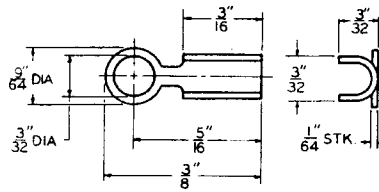

CLAMPS

P-2380	Steel "U" Clamp	12	.335"	7/32"	.188"
P-2381	Steel "U" Clamp	12	.313"	7/32"	.188"

 DIMENSIONS ARE FOR REFERENCE ONLY $\frac{\text{Inch}}{\text{(mm)}}$

NOTE: Contact your Switchcraft Representative for price and delivery.

All products shown in this catalog are covered by Switchcraft's limited lifetime warranty

© Registered trademark of Switchcraft, Inc.

MOUNTING HARDWARE

Figure 1

Figure 2

Figure 3

Figure 4

Figure 5

Figure 6

Figure 7

Figure 8

Figure 9

Figure 11

Figure 12

DIMENSIONS ARE FOR REFERENCE ONLY $\frac{\text{Inch}}{(\text{mm})}$

NOTE: Contact your Switchcraft Representative for price and delivery.