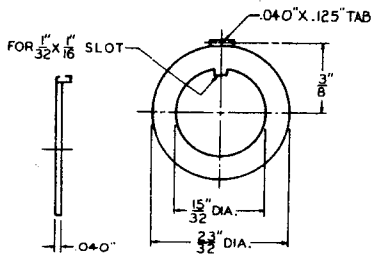

MOUNTING HARDWARE

Figure 4

DIMENSIONS ARE FOR REFERENCE ONLY $\frac{\text{Inch}}{(\text{mm})}$

NOTE: Contact your Switchcraft Representative for price and delivery.

All products shown in this catalog are covered by Switchcraft's limited lifetime warranty

® Registered trademark of Switchcraft, Inc.