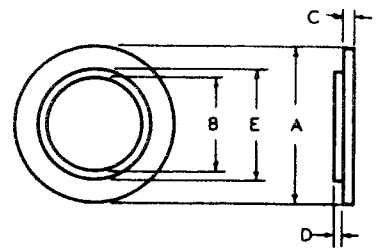

CLAMPS

P-2380	Steel "U" Clamp	12	.335"	7/32"	.188"
P-2381	Steel "U" Clamp	12	.313"	7/32"	.188"

 DIMENSIONS ARE FOR REFERENCE ONLY $\frac{\text{Inch}}{\text{(mm)}}$

NOTE: Contact your Switchcraft Representative for price and delivery.

All products shown in this catalog are covered by Switchcraft's limited lifetime warranty

© Registered trademark of Switchcraft, Inc.

MOUNTING HARDWARE

Figure 1

Figure 2

Figure 3

Figure 4

Figure 5

Figure 6

Figure 7

Figure 8

Figure 9

Figure 11

Figure 12

DIMENSIONS ARE FOR REFERENCE ONLY $\frac{\text{Inch}}{(\text{mm})}$

NOTE: Contact your Switchcraft Representative for price and delivery.