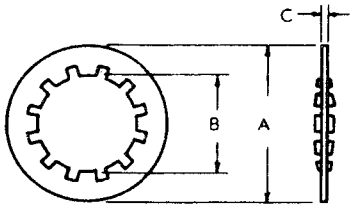

MOUNTING HARDWARE

Figure 1