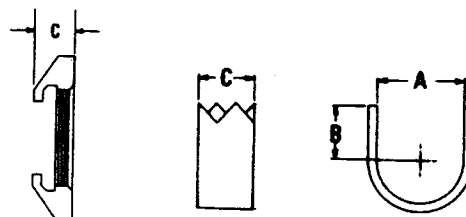

CLAMPS

P-2380	Steel "U" Clamp	12	.335"	7/32"	.188"
P-2381	Steel "U" Clamp	12	.313"	7/32"	.188"

 DIMENSIONS ARE FOR REFERENCE ONLY $\frac{\text{Inch}}{\text{(mm)}}$

NOTE: Contact your Switchcraft Representative for price and delivery.

Figure 6

Figure 7

Figure 8

Figure 9

Figure 11

Figure 12

DIMENSIONS ARE FOR REFERENCE ONLY $\frac{\text{Inch}}{(\text{mm})}$

NOTE: Contact your Switchcraft Representative for price and delivery.