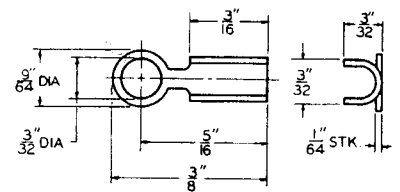

CLAMPS

P-2380	Steel "U" Clamp	12	.335"	7/32"	.188"
P-2381	Steel "U" Clamp	12	.313"	7/32"	.188"

 DIMENSIONS ARE FOR REFERENCE ONLY $\frac{\text{Inch}}{\text{(mm)}}$

NOTE: Contact your Switchcraft Representative for price and delivery.

All products shown in this catalog are covered by Switchcraft's limited lifetime warranty

© Registered trademark of Switchcraft, Inc.

MOUNTING HARDWARE

Figure 1

Figure 2

Figure 3

Figure 4

Figure 5

Figure 6

Figure 7

Figure 8

Figure 9

Figure 11

Figure 12

DIMENSIONS ARE FOR REFERENCE ONLY $\frac{\text{Inch}}{(\text{mm})}$

NOTE: Contact your Switchcraft Representative for price and delivery.