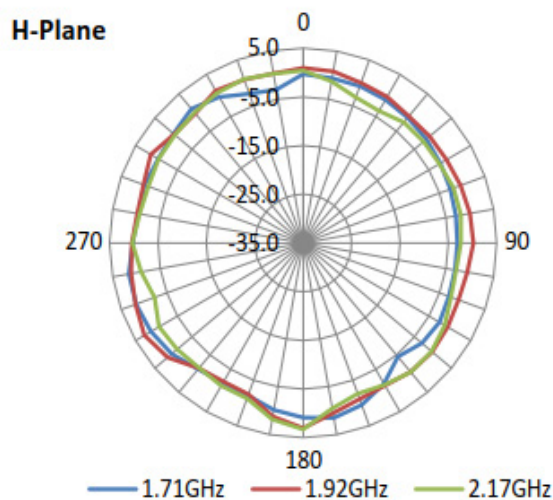

Radiation Patterns

1710 - 2170MHz Antenna 1 - Vertical Port