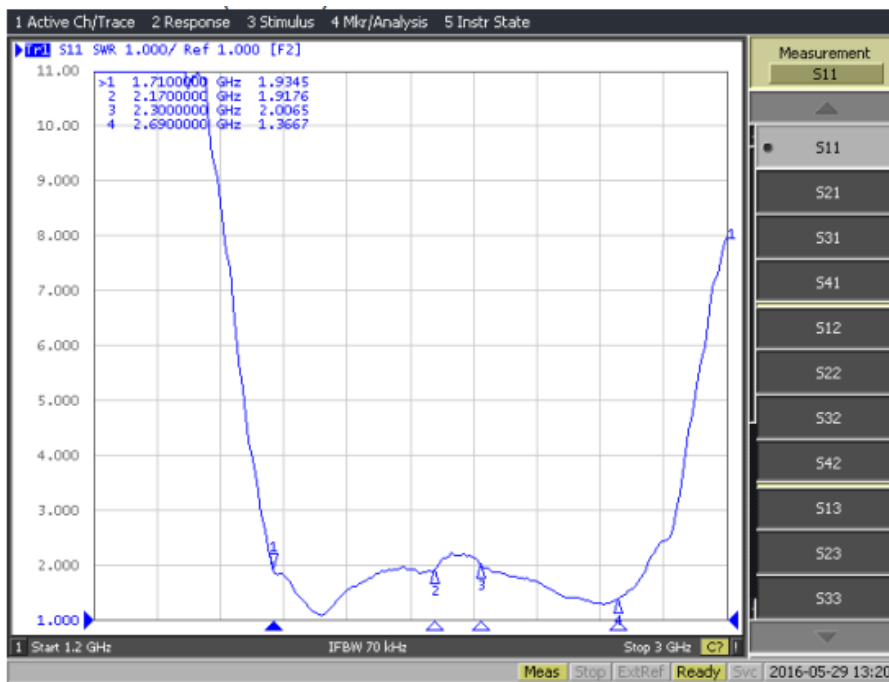

Tango 421

3G/4G/WiFi Ceiling mounted, weather resistant, 2 port MiMo diversity Antenna

VSWR Antenna 1 - Vertical