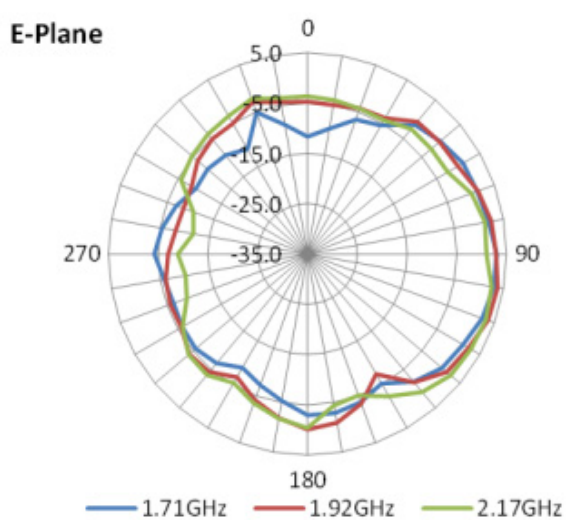

Tango 421

3G/4G/WiFi Ceiling mounted, weather resistant, 2 port MiMo diversity Antenna

1710 - 2170MHz Antenna 2 - Horizontal Port