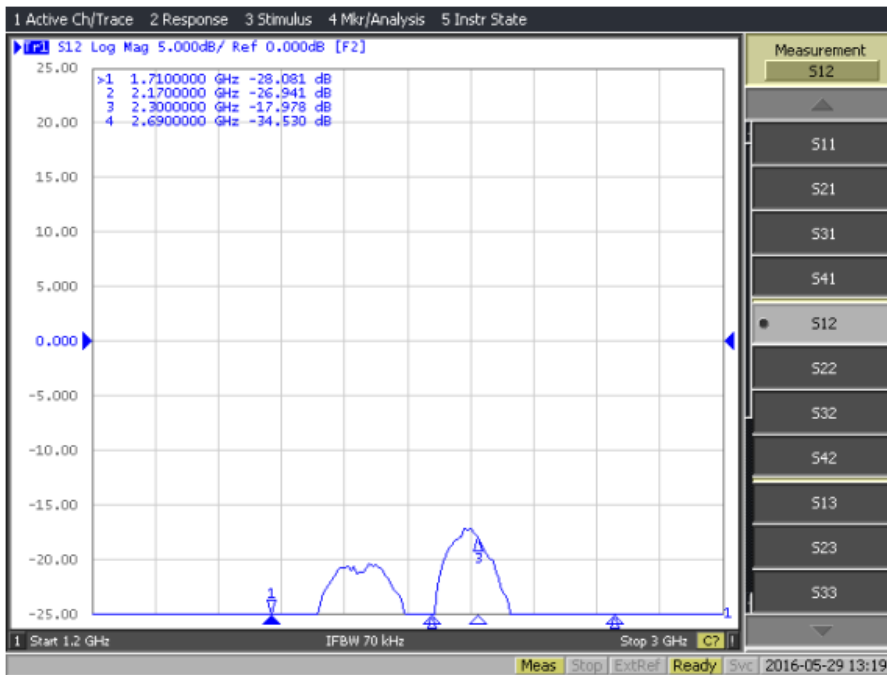

Tango 421

3G/4G/WiFi Ceiling mounted, weather resistant, 2 port MiMo diversity Antenna

Isolation