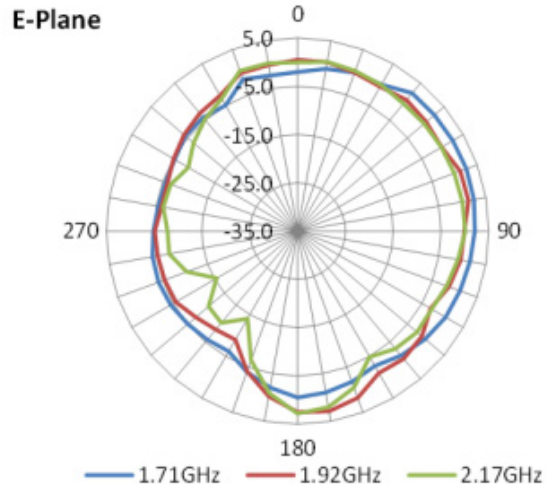

Radiation Patterns

1710 - 2170MHz Antenna 1 - Vertical Port