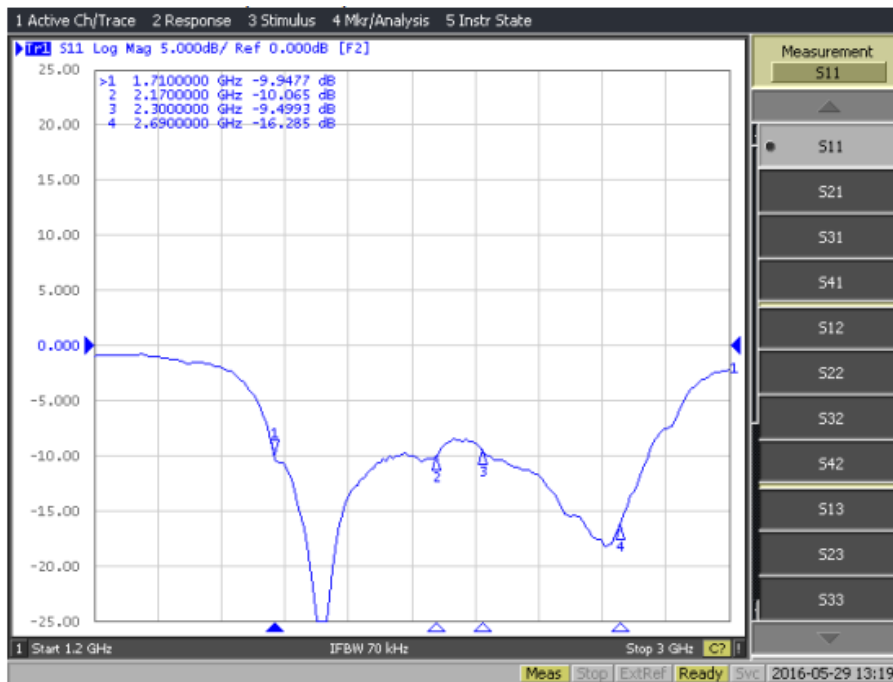

Tango 421

3G/4G/WiFi Ceiling mounted, weather resistant, 2 port MiMo diversity Antenna

Return Loss Antenna 1 - Vertical