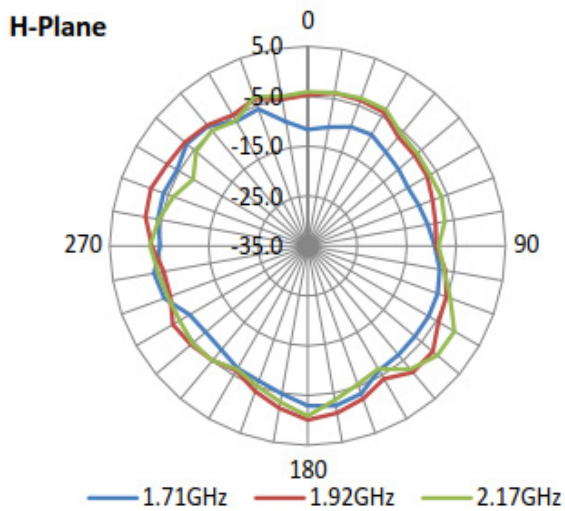

Tango 421

3G/4G/WiFi Ceiling mounted, weather resistant, 2 port MiMo diversity Antenna

1710 - 2170MHz Antenna 2 - Horizontal Port