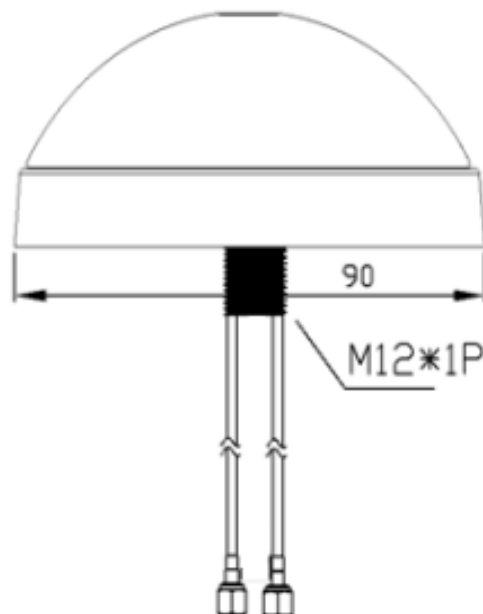

## Tango 421

3G/4G/WiFi Ceiling mounted, weather resistant, 2 port MiMo diversity Antenna

### Electrical Specifications

Impedance:	50 Ohm
VSWR:	≤2.5
Gain Port1 (Vertical)-M	1710 - 2170MHz: 2.5dBi 2300 - 2700MHz: 3dBi
Gain Port2 (Horizontal)-D	1710 - 2170MHz: 4dBi 2300 - 2700MHz: 6dBi
Frequency range:	1710 - 2170 / 2300 - 2700MHz
Beam Width:	H: 360° / 68°, E: 60° / 90°
Max Power:	10W
Isolation:	<-20dB
Polarization:	Vertical

### Mechanical Specifications

Operating Temperature:	-30 - +60°C
Dimensions:	Ø 90 x H40.5mm
Cable:	Low Loss PRO100 1.5M x 2
Connector:	SMA Male x 2
Material-radome:	ABS