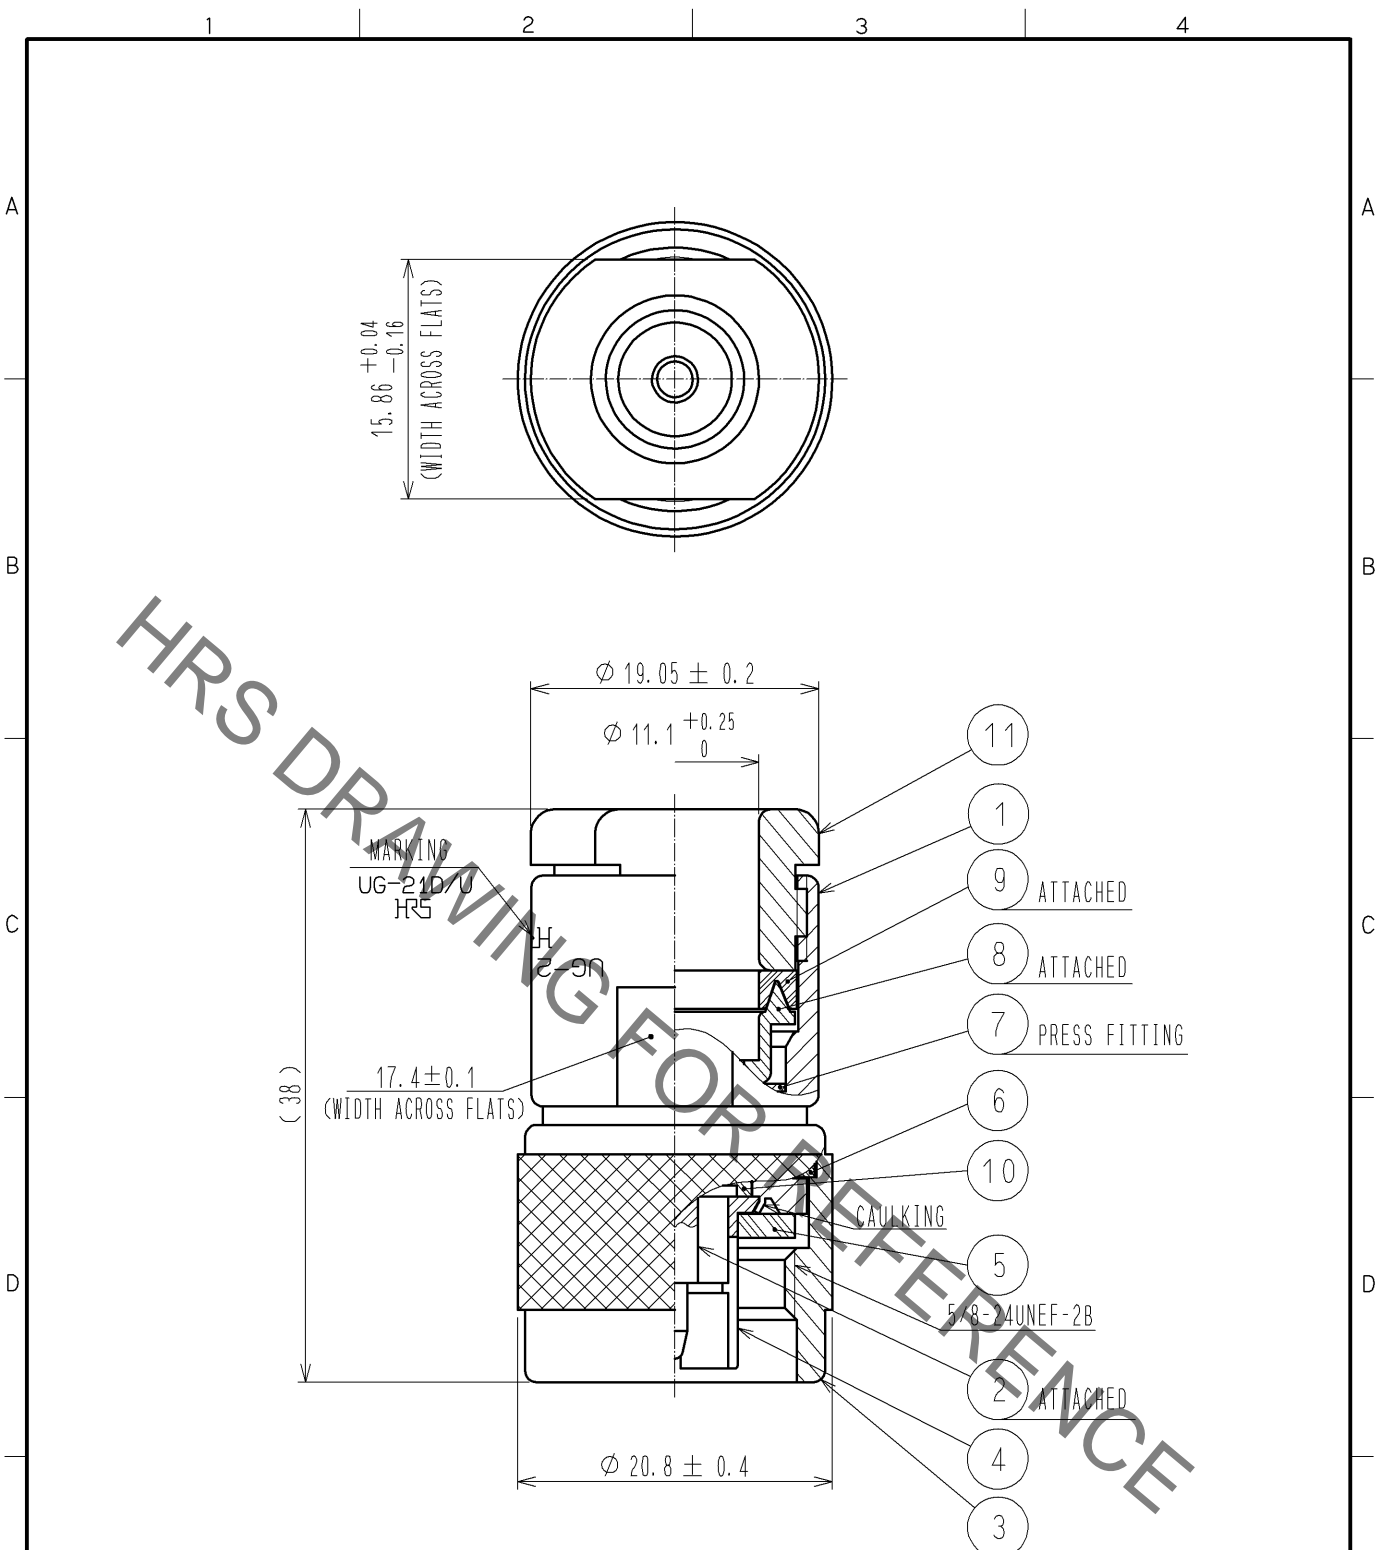

Jun.1.2021 Copyright 2021 HIROSE ELECTRIC CO., LTD. All Rights Reserved.
In case of consideration for using Automotive equipment / device which demand high reliability, kindly contact our sales window correspondents.

RoHS COMPLIANT

6	PHOSPHOR BRONZE	SILVER PLATING					
5	SILICONE RUBBER		11	BRASS	SILVER PLATING		
4	PHOSPHOR BRONZE	SILVER PLATING	10	PTFE			
3	BRASS	SILVER PLATING	9	SILICONE RUBBER			
2	BRASS	SILVER PLATING	8	BRASS	SILVER PLATING		
1	BRASS	SILVER PLATING	7	BRASS	SILVER PLATING		
NO.	MATERIAL	FINISH .	REMARKS	NO.	MATERIAL	FINISH .	REMARKS

UNITS mm	SCALE 2 : 1	COUNT	DESCRIPTION OF REVISIONS	DESIGNED	CHECKED	DATE

HIROSE ELECTRIC CO., LTD.	APPROVED : KY. SHIMIZU	14. 11. 21	DRAWING NO.	EDC4-000308-40
	CHECKED : TO. KATAYAMA	14. 11. 21	PART NO.	UG-21D/U(40)
	DESIGNED : YI. FUNADA	14. 11. 20	CODE NO.	CL301-0003-0-40
	DRAWN : YI. FUNADA	14. 11. 20