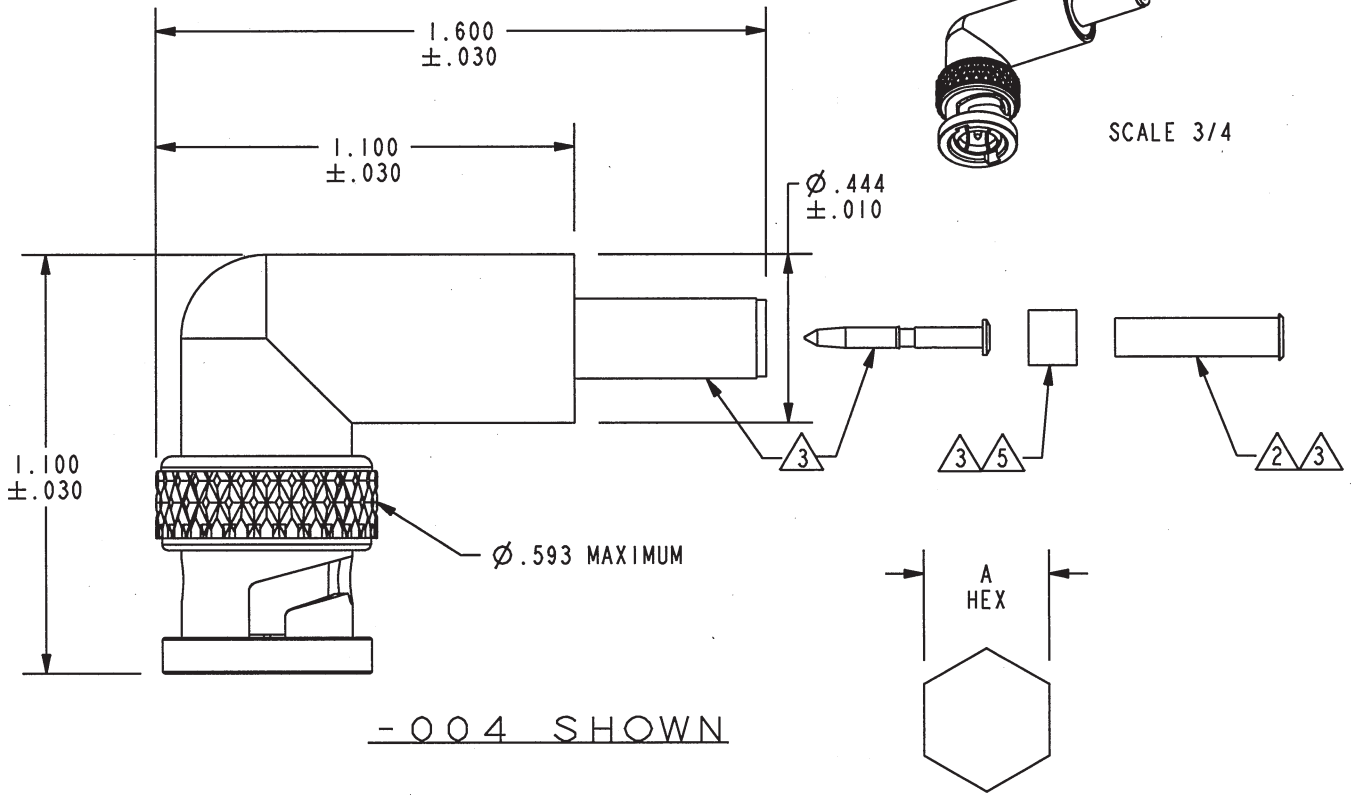

DASH NO	CABLES ACCOMODATED	A HEX	ASSEMBLE PER
-003	RG-174, 316	.178	TAI-221
-004	RG-179, 187		
-005	NORTHERN ELECTRIC DBL-SHLD RG-187	.197	
-006	GC875GP1, GRUMMAN DBL-SHLD RG-188		
-007	275-3991, MICRODOT		
-008	RG-195, -180 421-111, ESSEX	.178	
-009	8218, BELDEN 21-597, ESSEX YR23023, BELDEN		
-011	RG-58, RG-141, RG-303	.213	
-013	RG-59		
-013A	TCC-75-2	.255	TAI-C118
-013B	RG-62		
-014	8212, BELDEN		TAI-221
-015	730A, LUCENT	.290	TAI-C118
-015A	RG-71		
-016	724, LUCENT 8281, BELDEN	.324	TAI-221
-017	RG-6	.344	
-018	9268, BELDEN	.255	
-019	8279, BELDEN		
-020	9248, BELDEN	.290	TAI-C118
-022	88241, 88269, BELDEN	.255	TAI-221
-023	89108, BELDEN	.290	TAI-221
-024	89120, BELDEN	.255	TAI-243
-025	734A, LUCENT		
-026	735A, LUCENT	.178	TAI-221
-026-X			
-027	KS19224L2, LUCENT	.324	TAI-231
-030	32448A, DRAKA	.344	
-054	1725A/B AVAYA		

-004 SHOWN

RECOMMENDED HEX CRIMP

6. EXAMPLE OF COMPLETE MODEL NUMBER:

UPLR220 - 025

BASIC MODEL NUMBER      DASH NUMBER (CABLE GROUP)

RED INDICATES ORIGINAL

5 CONTACT SUPPORT BUSHING REQUIRED -013B, -015A & -022 ONLY

4. RF COAXIAL 75Ω BNC FULL CRIMP RIGHT ANGLE CABLE PLUG

3 PIN, SLEEVE, CRIMP SLEEVE & CONTACT SUPPORT BUSHING ARE SUPPLIED LOOSE

2 SLEEVE REQUIRED ON -003 THRU -007 & -027 ONLY

1. FINISH TFS-1A (NICKEL)

NOTES: UNLESS OTHERWISE SPECIFIED.

INTERPRET DRAWING PER MIL-STD-100. DIMENSIONS ARE IN INCHES AND INCLUDE FINISH THICKNESS UNLESS OTHERWISE SPECIFIED.		TOL: UNLESS SPECIFIED. .XX ± .02 .XXX ± .010 ANGLE ± 1°		 a cinch connectivity solutions brand				
DRN	L.M. 8-5-09	MATERIAL:	TITLE:			UPLR220		
CHK	M.J. 8-5-09	QUALITY	FINISH:	SIZE	CAGE CODE			DRAWING NO.
MANUF		APPROVED		A	14949	1-0504	P	
PROJ/ FILE NO.	1-0504	DO NOT SCALE DWG	SCALE	2/1	DATE	3-11-94	SHEET	1C