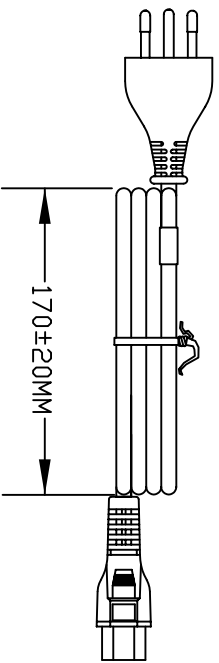

CONNECTOR TYPE:
IEC 60320 C-5

Volex
VACS XX
2.5A 250V~

MARKING DETAILS

MARKING DETAILS

VOLEX RESERVES THE RIGHT TO ALTER NON-CRITICAL DIMENSIONS WITHOUT NOTICE.

PACKAGING: FOLD & TIE

CUD

FORM IN71-07 REV.A

Proprietary Notice:

This document is the property of Volex Incorporated. The information contained herein is not to be disclosed to anyone without the express written consent of Volex Inc.

MATERIAL:
PLUG: PVC-BLACK
JACKET: PVC-BLACK
CONNECTOR: PVC-BLACK
ROHS COMPLIANT

FINISH:
JACKET: SMOOTH

NOTES:

- 1) CORDAGE: HD5VVF3G 0.75sqmm, BLACK
- 2) APPROVALS: Ⓢ
- 3) RATING: 2.5 AMP/250 VOLTS
- 4) PACKAGING: 70 PIECES/CARTON

REV	SCALE	NDT TD SCALE	ECD:	ITEM DESCRIPTION	DESCRIPTION	DATE
1			N/A	CUD - NEW RELEASE	ITALIAN DETACHABLE POWER SUPPLY CORD (1.8M)	06/17/09

TOLERANCE SPECIFIED	APPROVED	DRAWN BY	DATE:
XXX ± .005 XX ± .02 .X ± .03 ANGULAR ± 1/32°	MAF	MAF	06/17/09

PART NO.
VC-2034-21-180